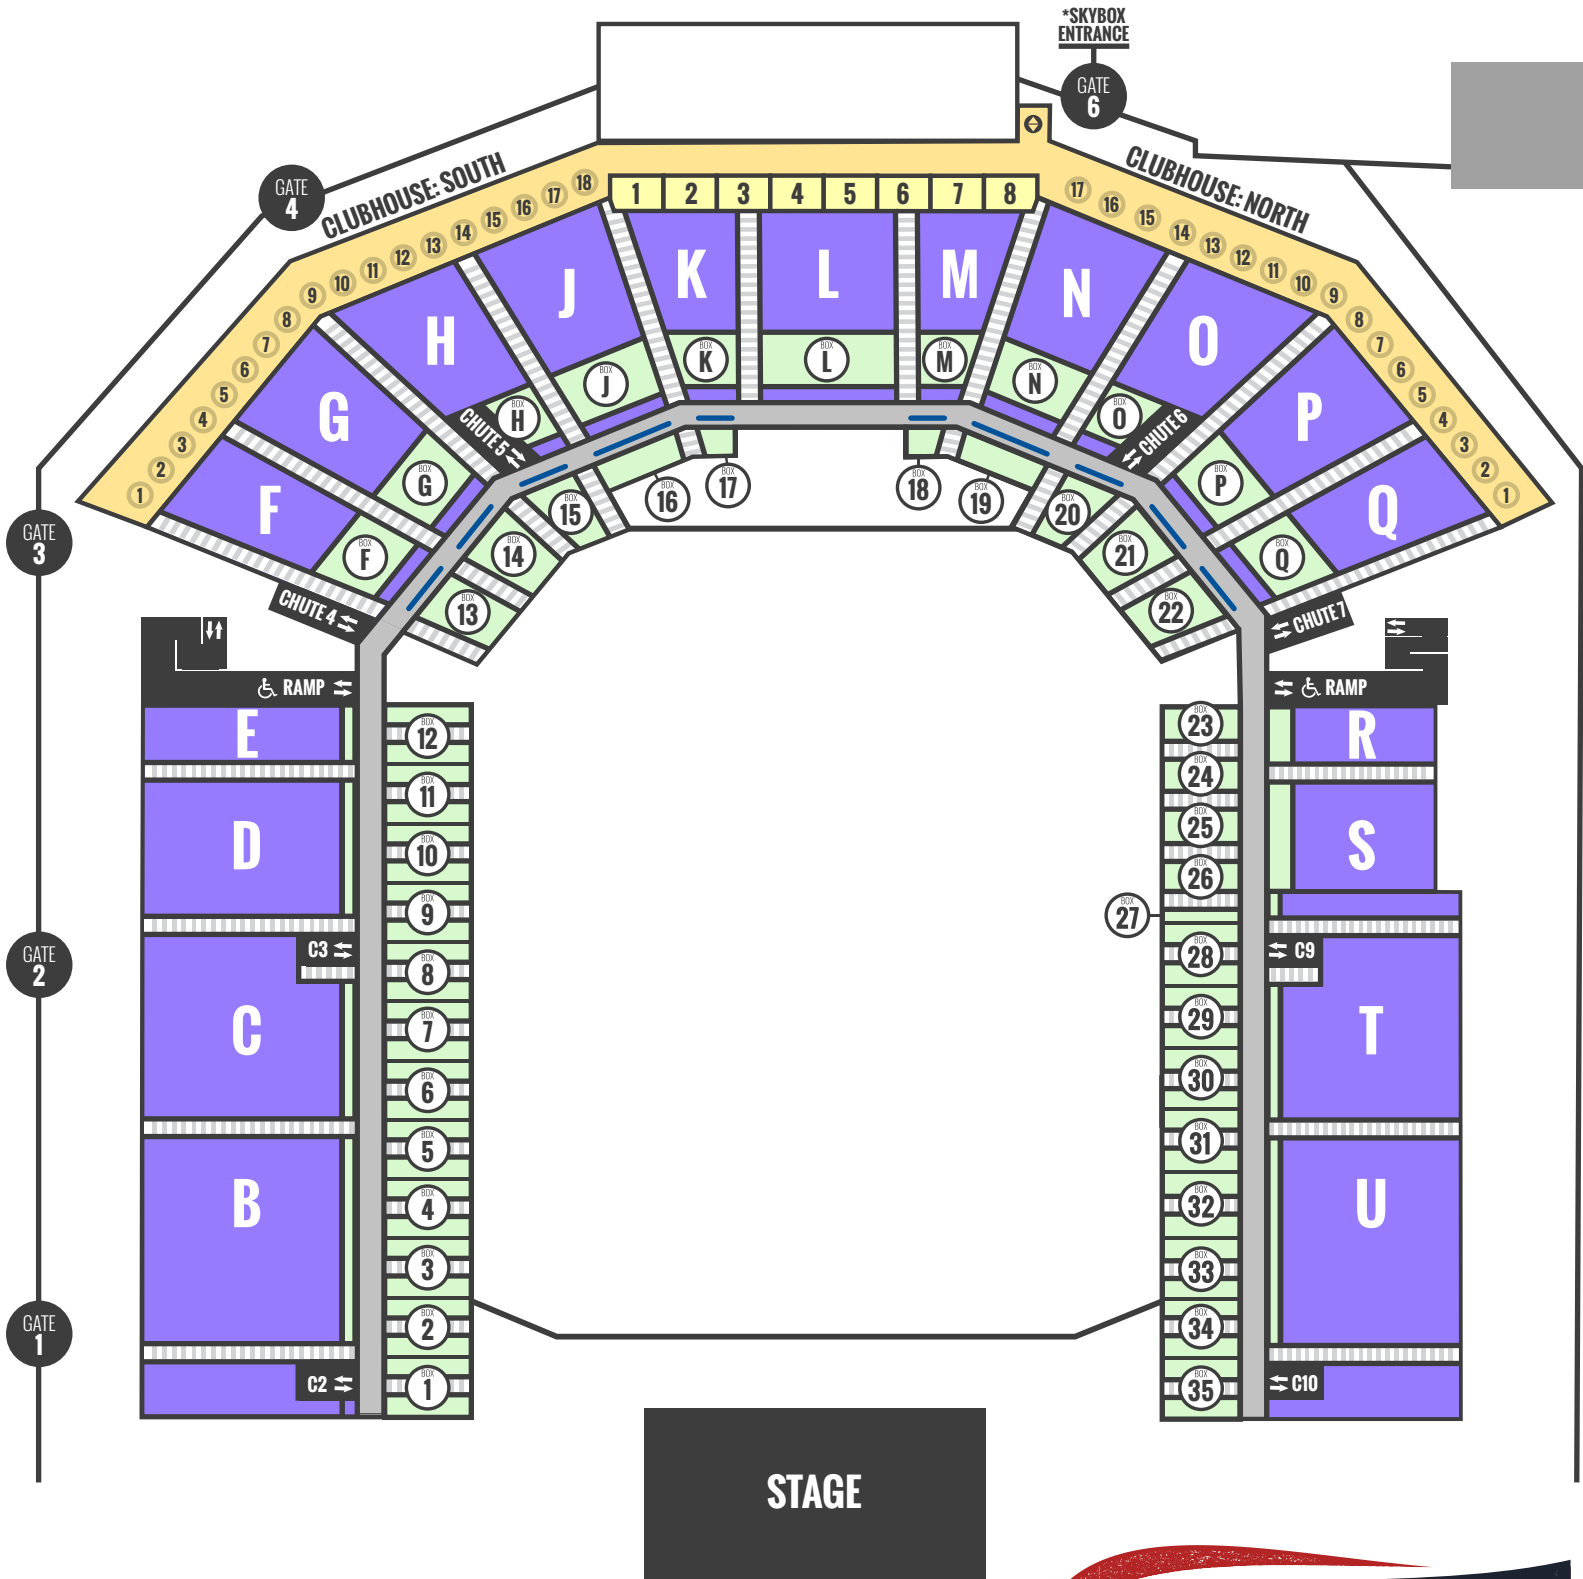

STAMPEDE ARENA

2023 RODEO AND DEMO DERBY SETUP

HANDICAP SEATING AVAILABLE IN BOX 13-22

SEATING CONFIGURATION SUBJECT TO CHANGE.
MAP NOT TO SCALE.
AS OF SEPTEMBER 12, 2022

STAMPEDE ARENA

2023 CONCERT SETUP

HANDICAP SEATING AVAILABLE IN BOX 13-22

SEATING CONFIGURATION SUBJECT TO CHANGE.
MAP NOT TO SCALE.
AS OF SEPTEMBER 29, 2022