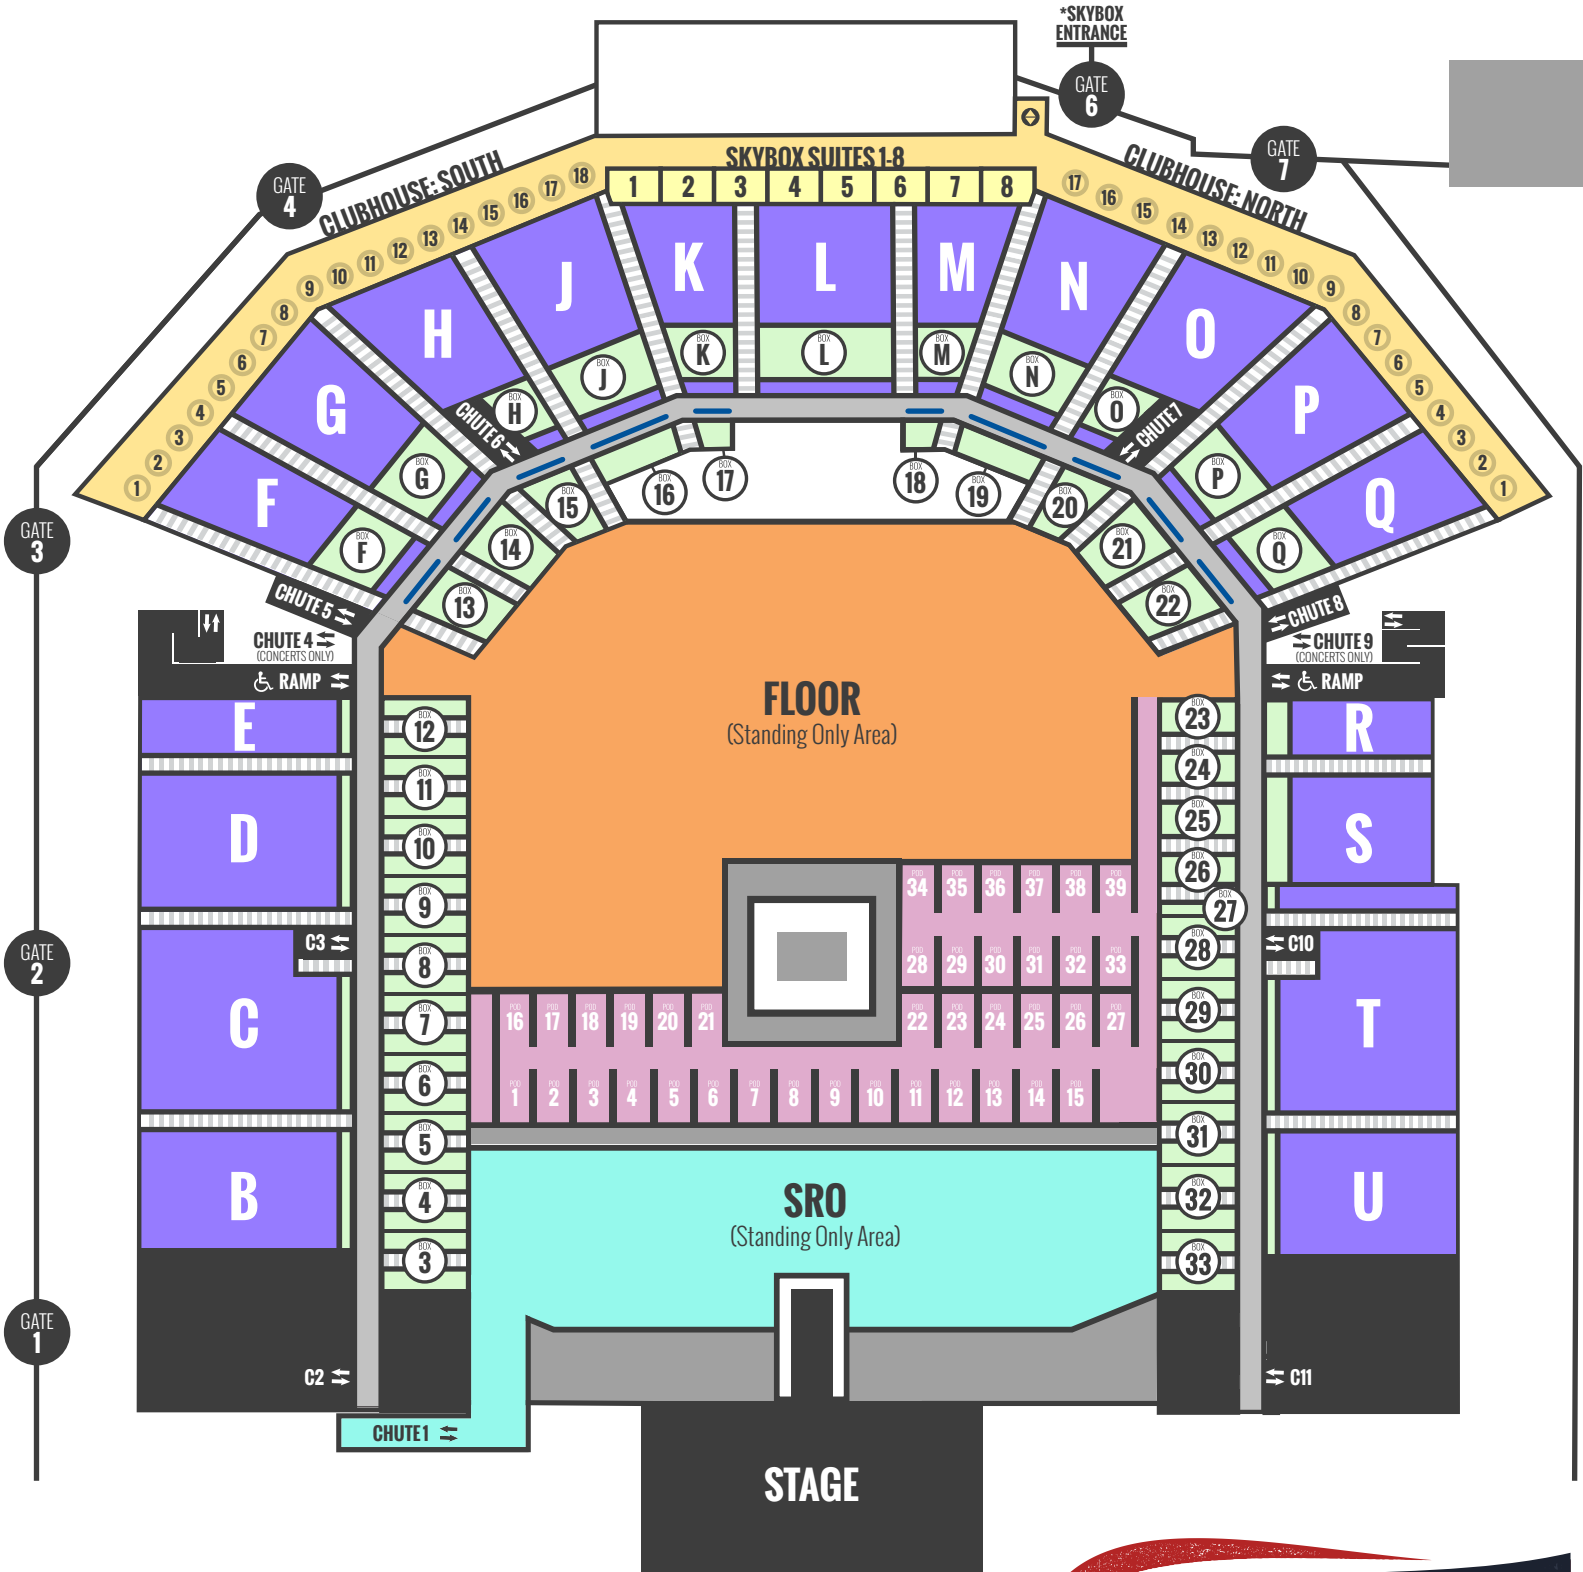

STAMPEDE ARENA

2023 RODEO AND DEMO DERBY SETUP

HANDICAP SEATING AVAILABLE IN BOX 13-22

SEATING CONFIGURATION SUBJECT TO CHANGE.
MAP NOT TO SCALE.
AS OF SEPTEMBER 12, 2022

STAMPEDE ARENA

2023 CONCERT SETUP

HANDICAP SEATING AVAILABLE IN BOX 13-22

SEATING CONFIGURATION SUBJECT TO CHANGE.
MAP NOT TO SCALE.
AS OF SEPTEMBER 29, 2022