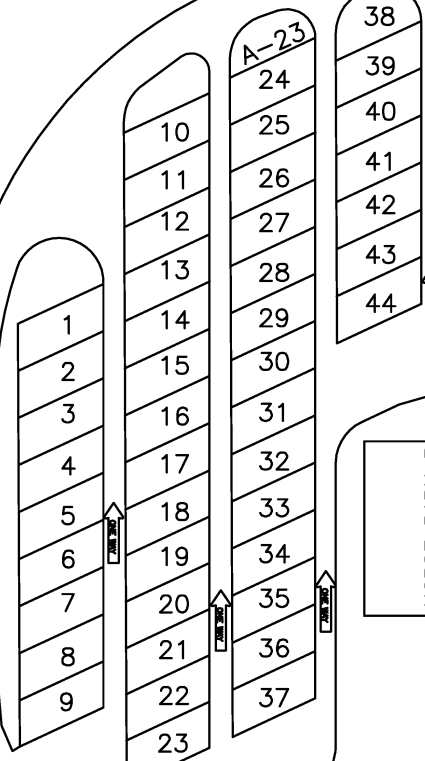

HORSE BARN D

HORSE BARN C

Grass Area  
Tent Camping

PARKING

Fairgrounds  
Road

DNR

Grass Area  
Tent Camping

Contestant  
Gate

Ticket  
Booth

Main  
Entrance

Gate

Dog Show

Grass Area

HOLDING PENS

Rodeo  
Office

HOLDING PENS

Hold' ing pens

BATH

Path

Eleanor Dooley  
Barn

ADA

Path

Cafeteria

Box section