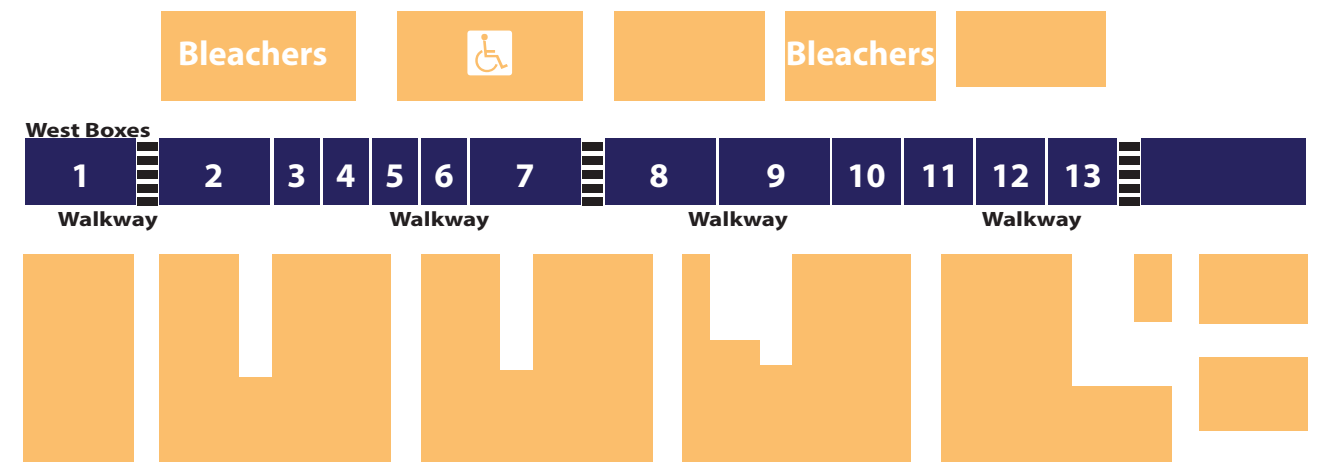

# THE BUFFALO NEWS GRANDSTAND

 Track General Admission - Standing Room Only

 Reserved

 General Admission Grandstand/Bleachers

## Erie County Fair · Hamburg, NY · Concert Seating

Gate A

East Grandstand

Gate C

West Grandstand

Gate B

\*Seating in diagram not to scale