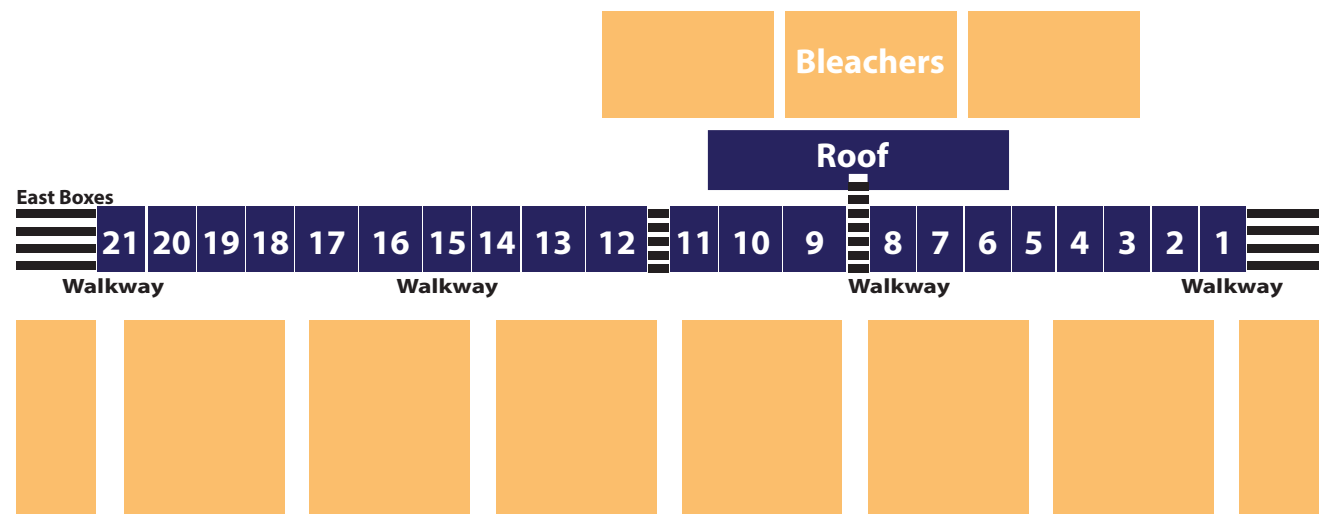

# THE BUFFALO NEWS GRANDSTAND

 Track General Admission - Standing Room Only

 Reserved

 General Admission Grandstand/Bleachers

## Erie County Fair · Hamburg, NY · Concert Seating

Gate A

East Grandstand

Gate C

West Grandstand

Gate B

\*Seating in diagram not to scale