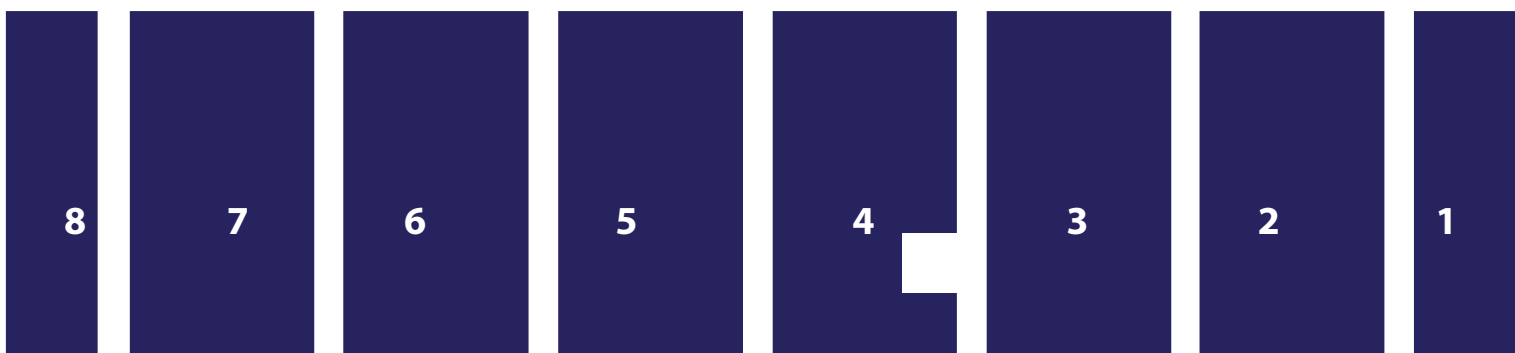

# THE BUFFALO NEWS GRANDSTAND

Erie County Fair • Hamburg, NY • Demolition Derby

-  Reserved
-  General Admission

Racetrack

Racetrack

Gate A

Gate C

East Boxes

West Boxes

*\*Seating in diagram not to scale*

East Grandstand

Gate B

West Grandstand