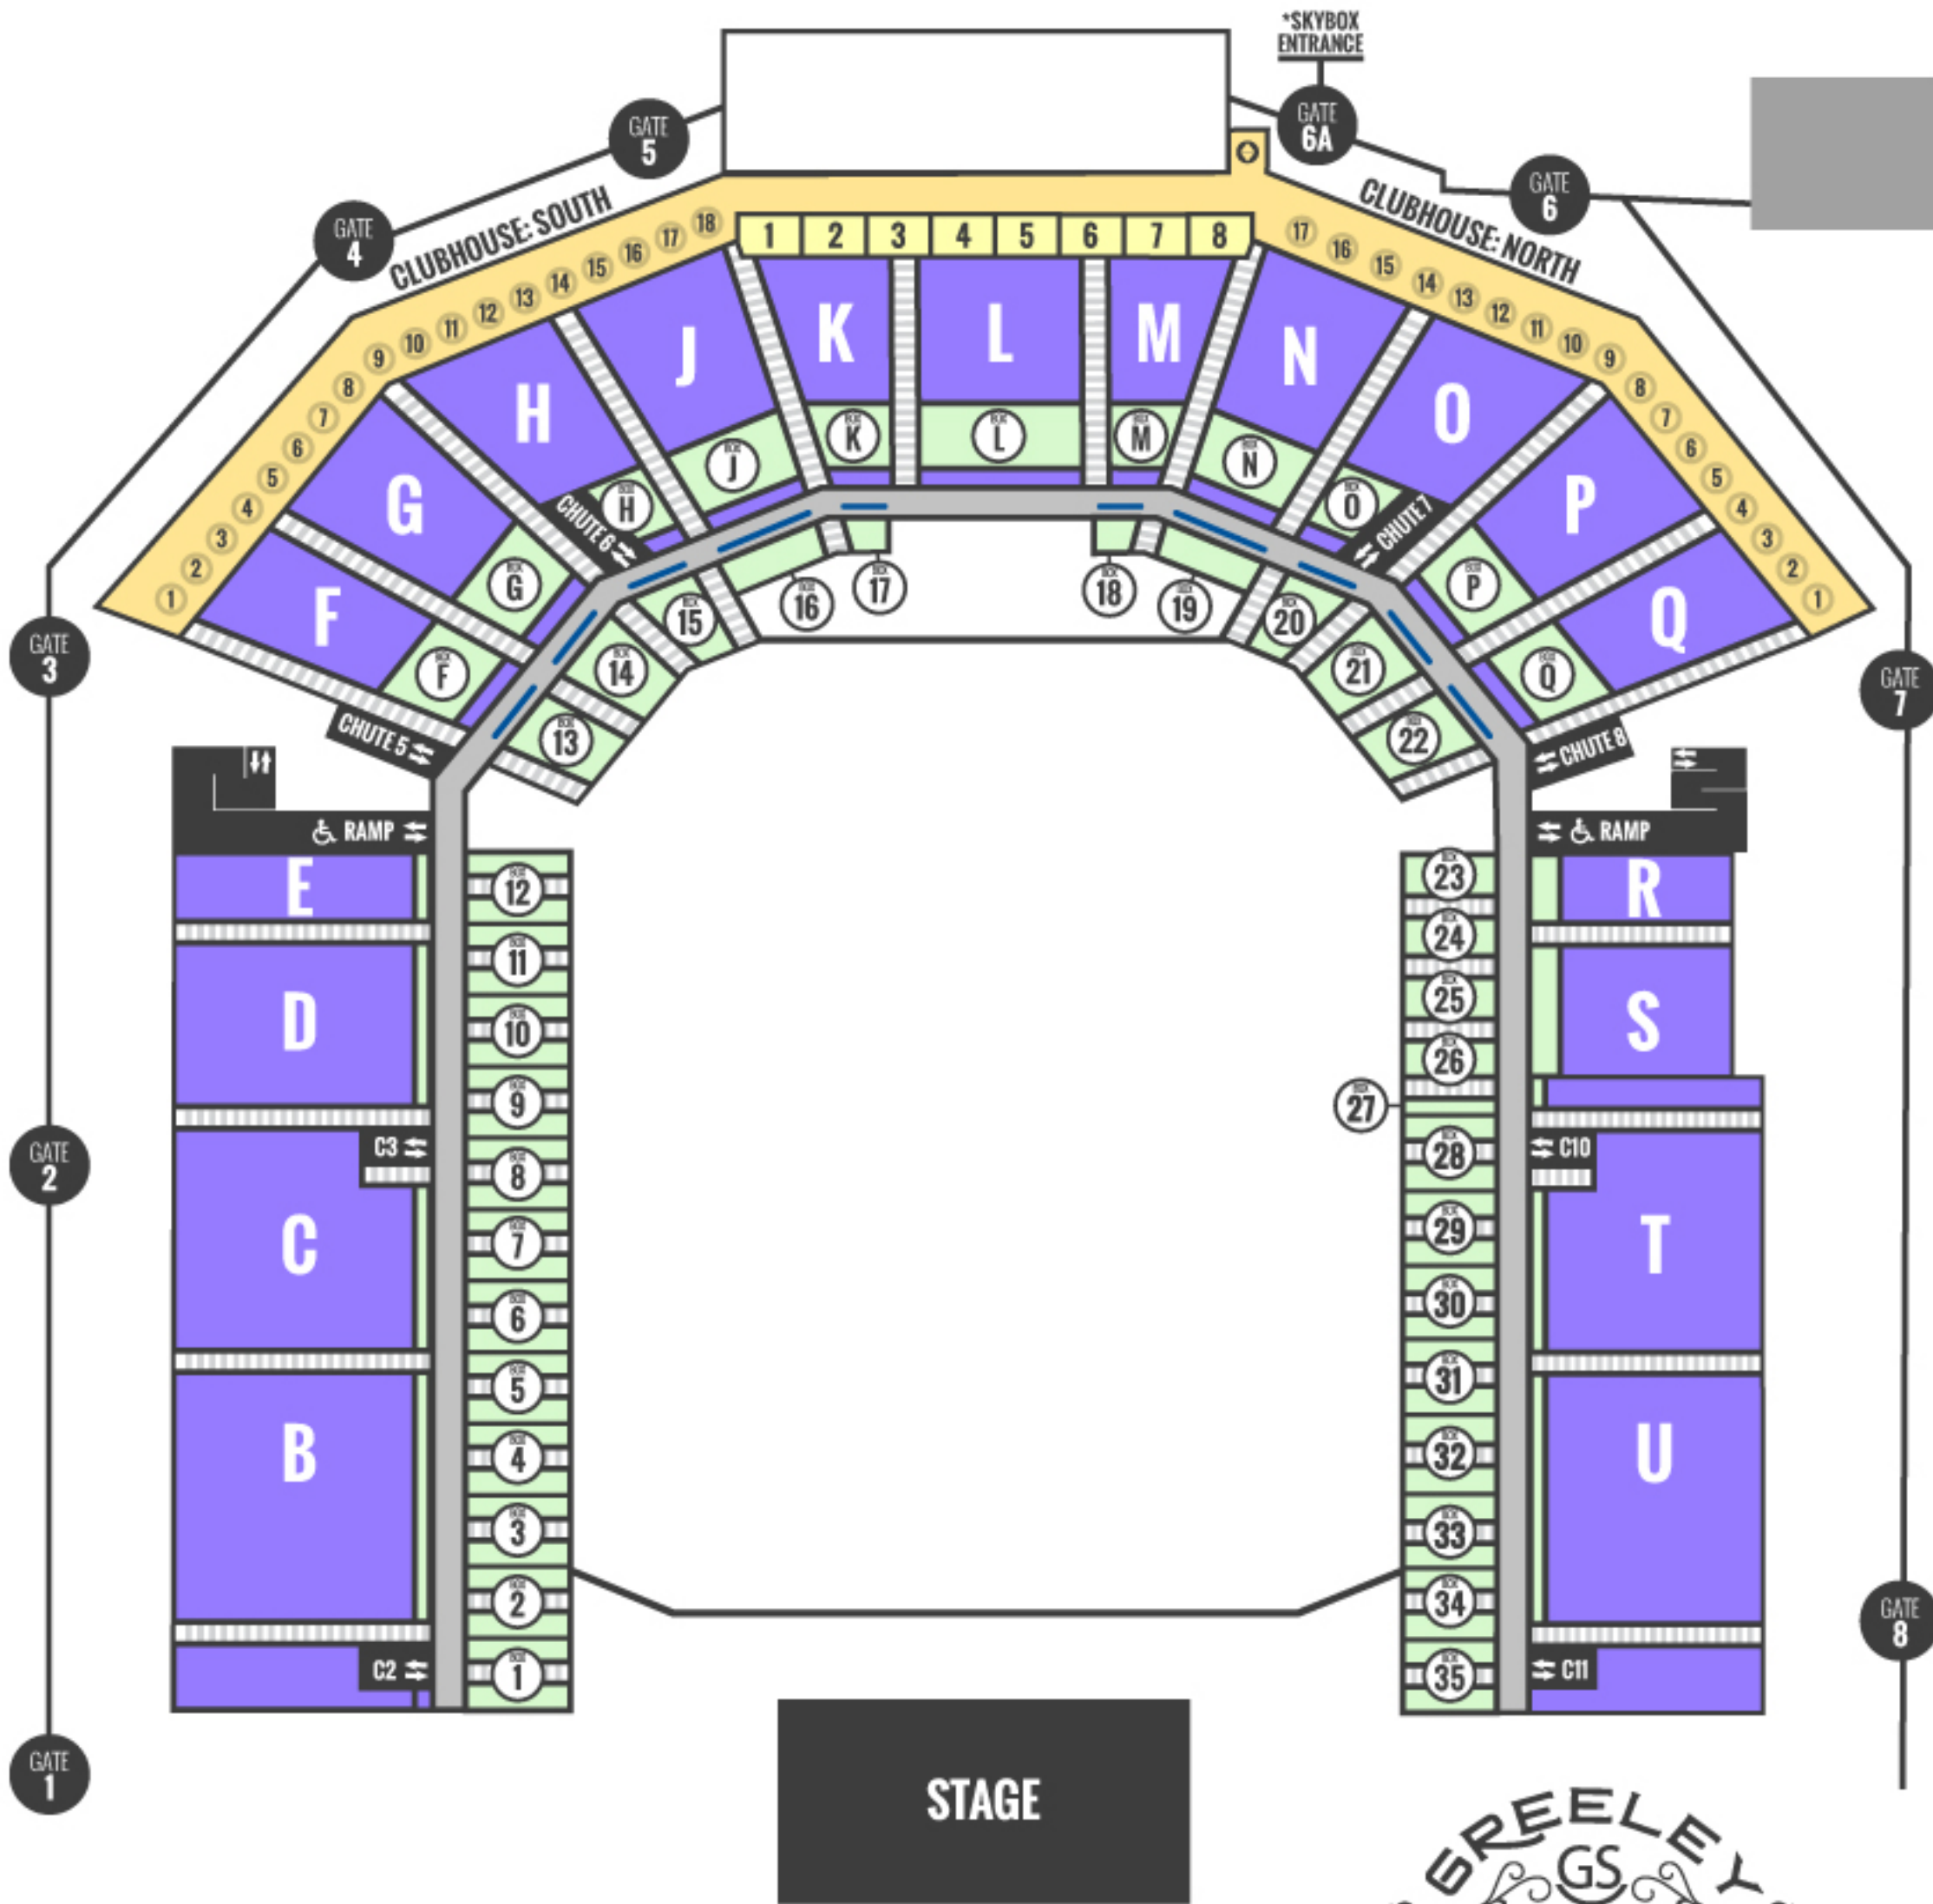

# STAMPEDE ARENA

## 2024 RODEO AND DEMO DERBY SETUP

 HANDICAP SEATING AVAILABLE IN BOX 13-22

SEATING CONFIGURATION SUBJECT TO CHANGE.  
MAP NOT TO SCALE.  
AS OF MAY 22, 2024