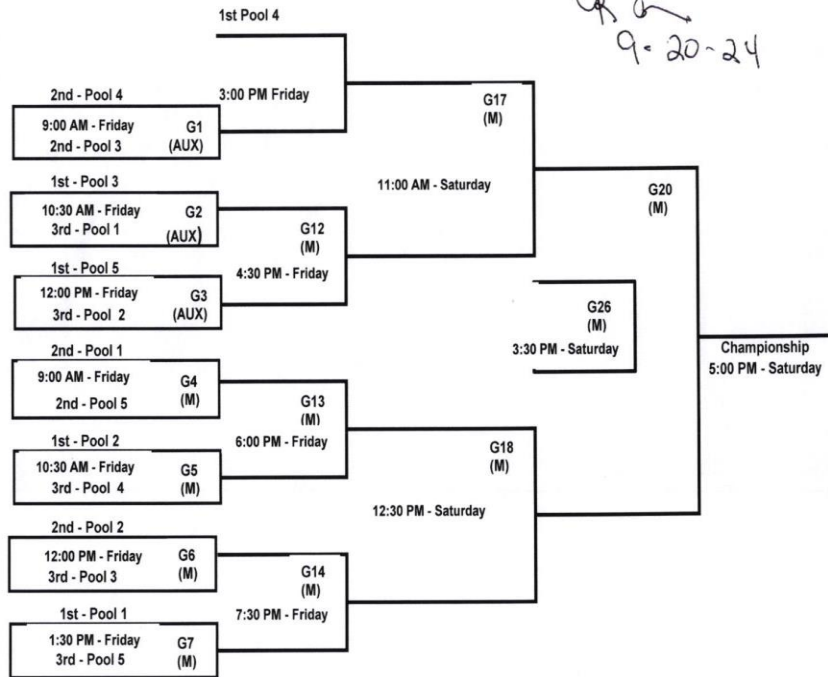

#### Pool 5

Silsbee  
Dallas White  
Westbury Christian

9:00 a.m. Beaumont United vs. Cayman Islands  
10:30 a.m. Westbury Christian vs. Silsbee  
2:00 p.m. Cayman Islands vs. Angleton  
3:30 p.m. Dallas White vs. Westbury Christian  
6:30 p.m. Angleton vs. Beaumont United  
8:00 p.m. Silsbee vs. Dallas White

#### **Tie Breaker:**

1. Head to head
2. Margin of victory between 3 teams if there's a 3 way tie
3. Coin toss, winner gets higher seed

*A Q 10-9-24*

Revised 10-9-24

# BISD/YM3L BOYS BASKETBALL TOURNAMENT

*Handwritten:* 9-20-24

Top Team Home Wears White Jersey

(M) - Main Gym - West Brook  
 (AUX) - Auxiliary Gym - West Brook  
 Bring your own Warm-Up Balls  
 Bring your own Water Bottles  
 Athletic Trainer on Site