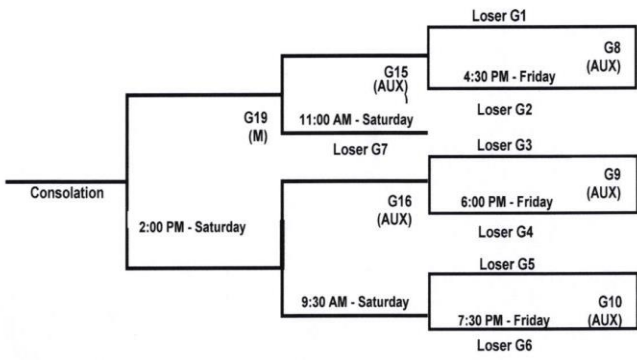

#### Pool 5

Silsbee  
Dallas White  
Westbury Christian

9:00 a.m. Beaumont United vs. Cayman Islands  
10:30 a.m. Westbury Christian vs. Silsbee  
2:00 p.m. Cayman Islands vs. Angleton  
3:30 p.m. Dallas White vs. Westbury Christian  
6:30 p.m. Angleton vs. Beaumont United  
8:00 p.m. Silsbee vs. Dallas White

#### **Tie Breaker:**

1. Head to head
2. Margin of victory between 3 teams if there's a 3 way tie
3. Coin toss, winner gets higher seed

*A Q 10-9-24*

Revised 10-9-24

# BISD/YM3L BOYS BASKETBALL TOURNAMENT

*Handwritten:* 9-20-24

Top Team Home Wears White Jersey

(M) - Main Gym - West Brook  
 (AUX) - Auxiliary Gym - West Brook  
 Bring your own Warm-Up Balls  
 Bring your own Water Bottles  
 Athletic Trainer on Site