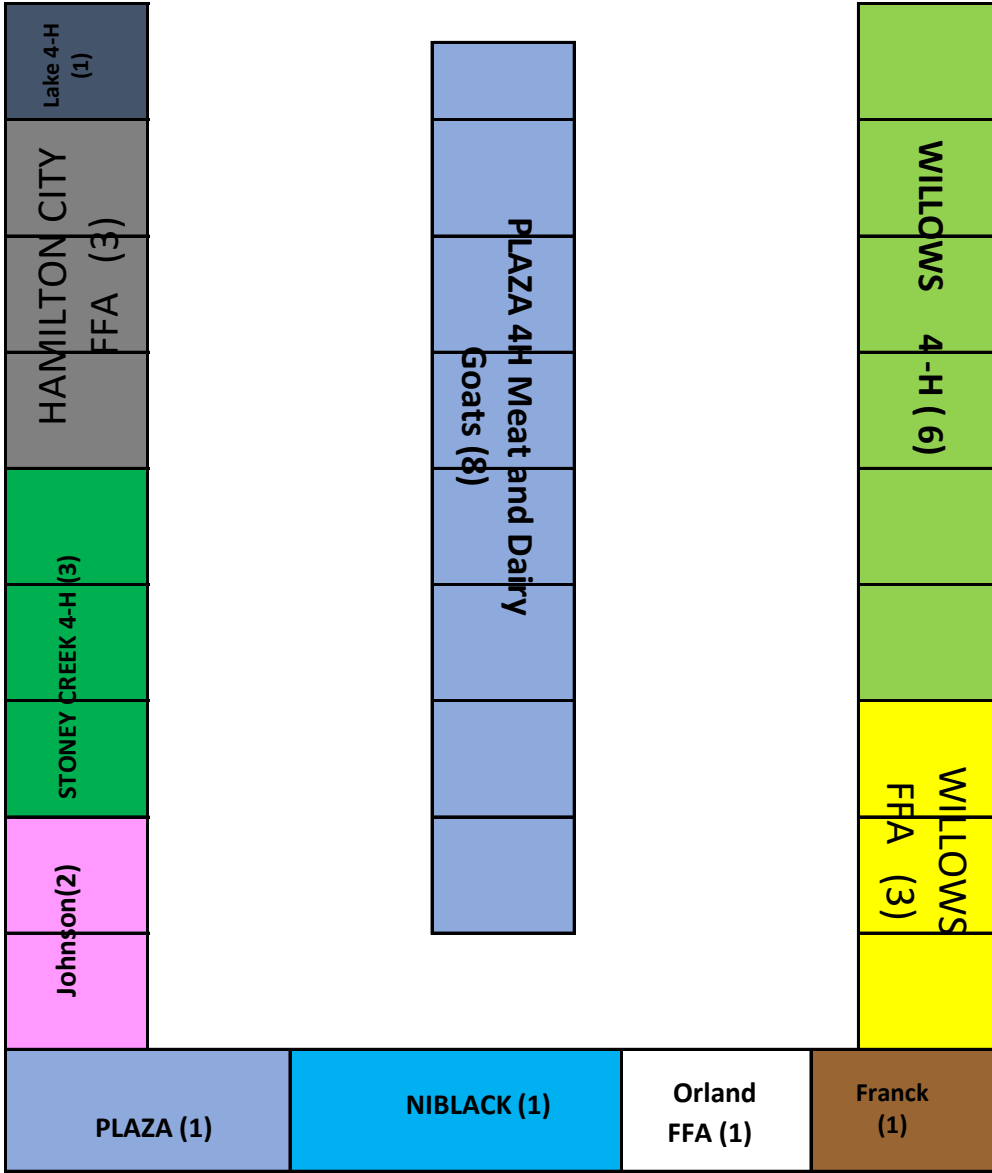

Simmons Ring

Goat Barn

Open Tack
Area Under
Shed