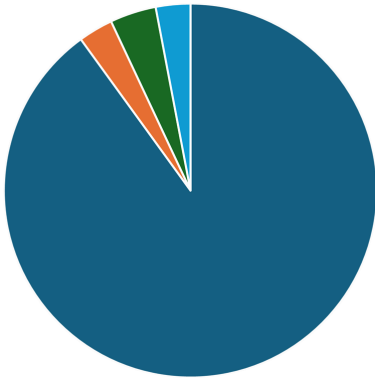

Oregon Wheat

VARIETY PROFILE

brought to you by the Oregon Wheat Commission

2024

WHEAT CLASSES

■ Soft White Winter ■ Hard Red Spring

■ Soft White Spring ■ Hard Red Winter

TOP 10 VARIETIES