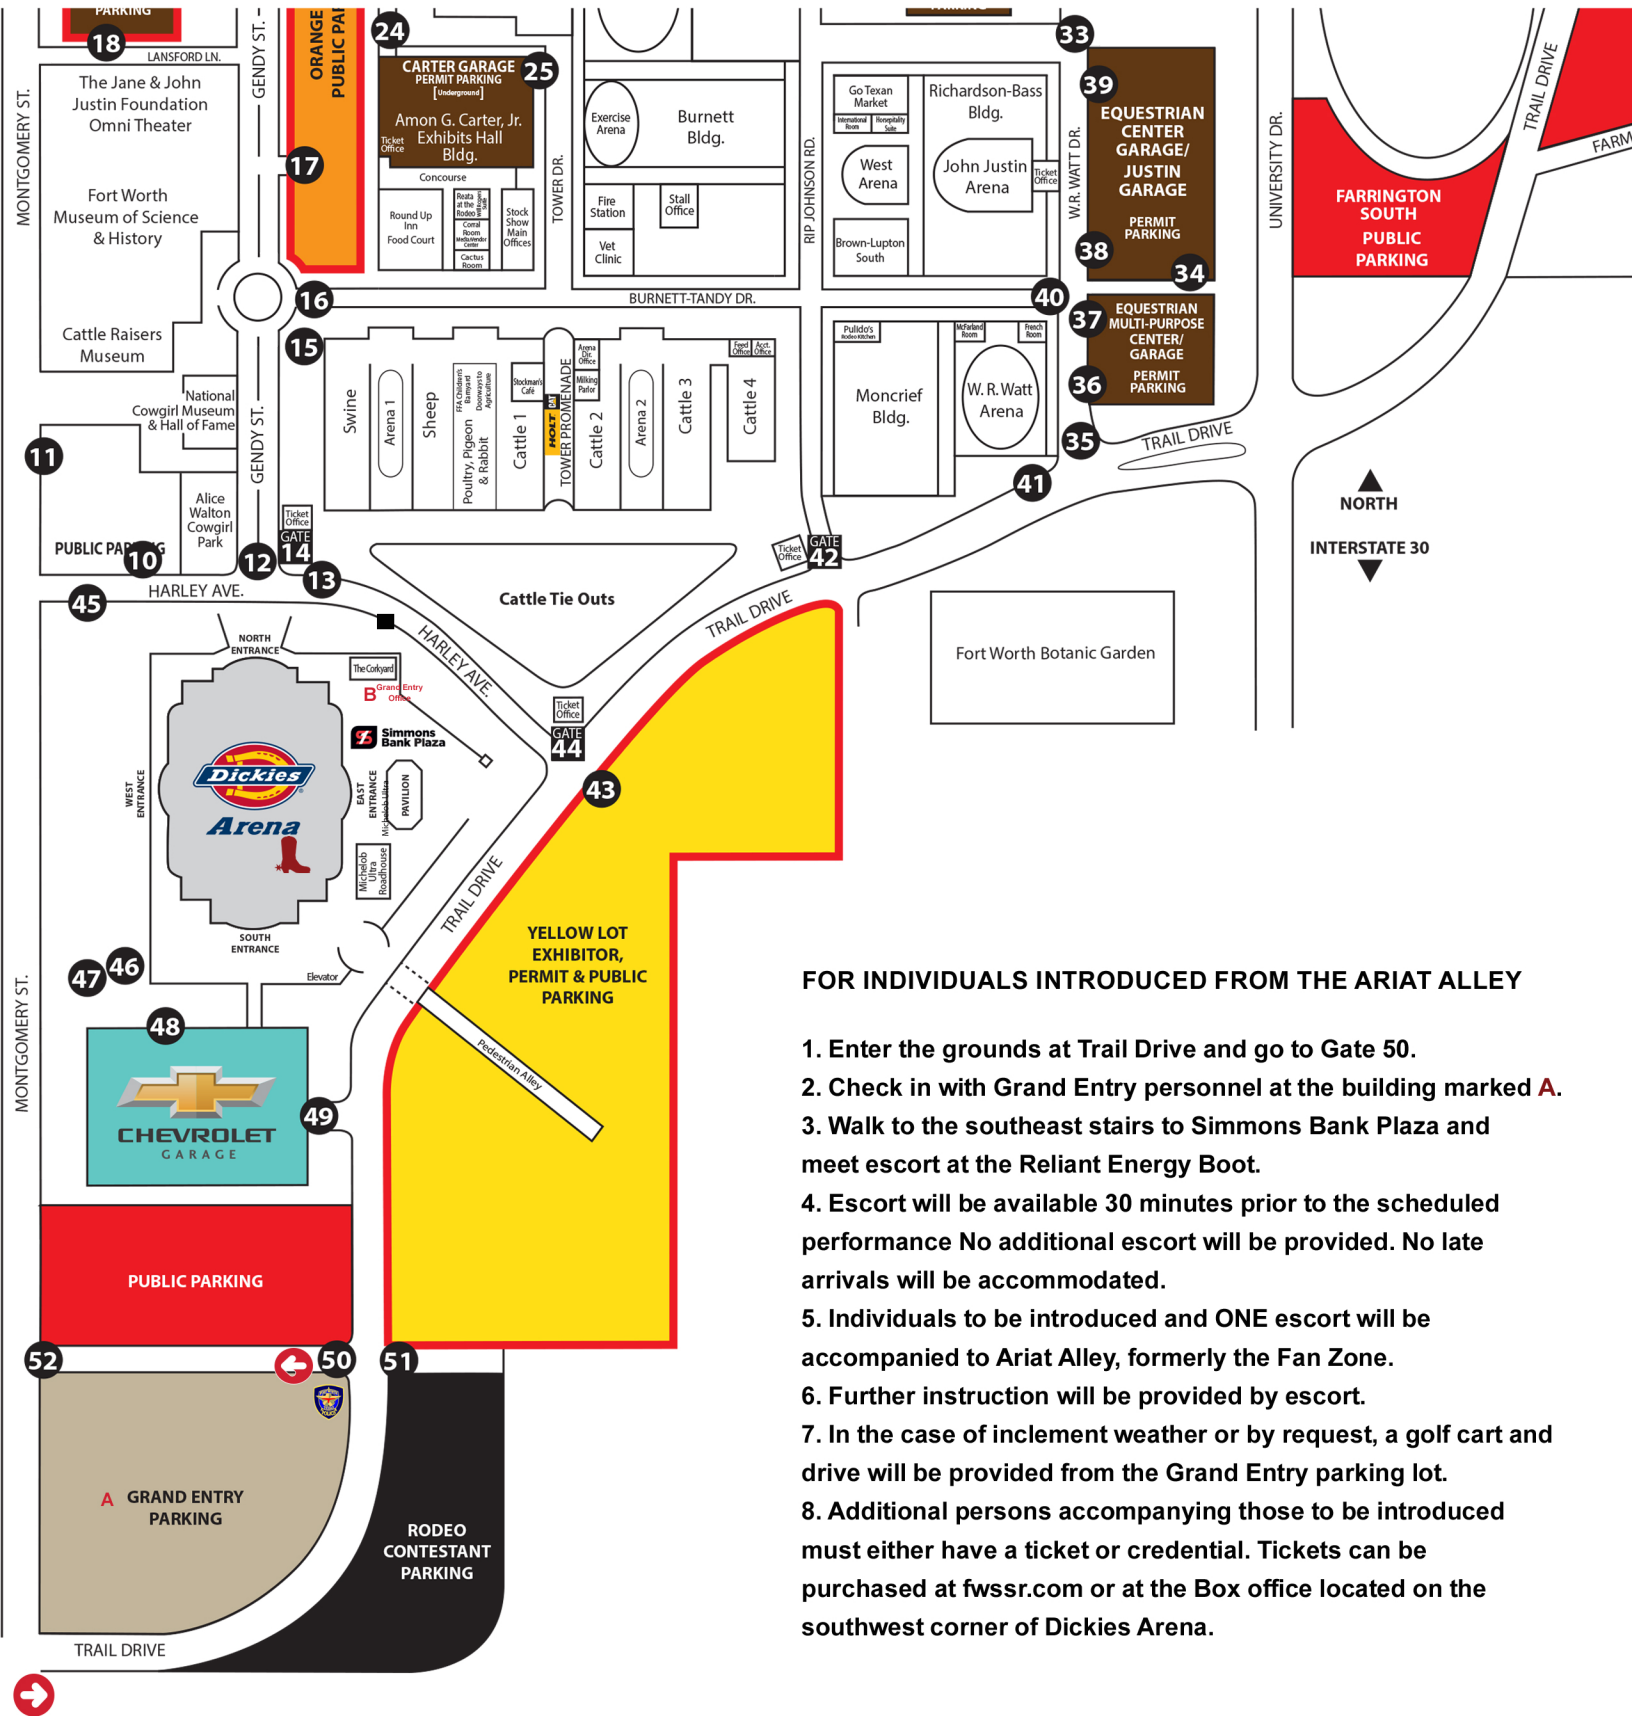

FORT WORTH STOCK SHOW & RODEO GRAND ENTRY AND PARKING MAP

FOR INDIVIDUALS INTRODUCED FROM THE ARIAT ALLEY

1. Enter the grounds at Trail Drive and go to Gate 50.
2. Check in with Grand Entry personnel at the building marked **A**.
3. Walk to the southeast stairs to Simmons Bank Plaza and meet escort at the Reliant Energy Boot.
4. Escort will be available 30 minutes prior to the scheduled performance. No additional escort will be provided. No late arrivals will be accommodated.
5. Individuals to be introduced and ONE escort will be accompanied to Ariat Alley, formerly the Fan Zone.
6. Further instruction will be provided by escort.
7. In the case of inclement weather or by request, a golf cart and driver will be provided from the Grand Entry parking lot.
8. Additional persons accompanying those to be introduced must either have a ticket or credential. Tickets can be purchased at fwssr.com or at the Box office located on the southwest corner of Dickies Arena.

**FORT WORTH
STOCK SHOW
& RODEO**

For questions or more information call 817.877.2410. For schedule, tickets and other event info visit fwssr.com

WE APPRECIATE YOUR COOPERATION IN MAKING THE GRAND ENTRY SAFE AND FUN FOR EVERYONE!