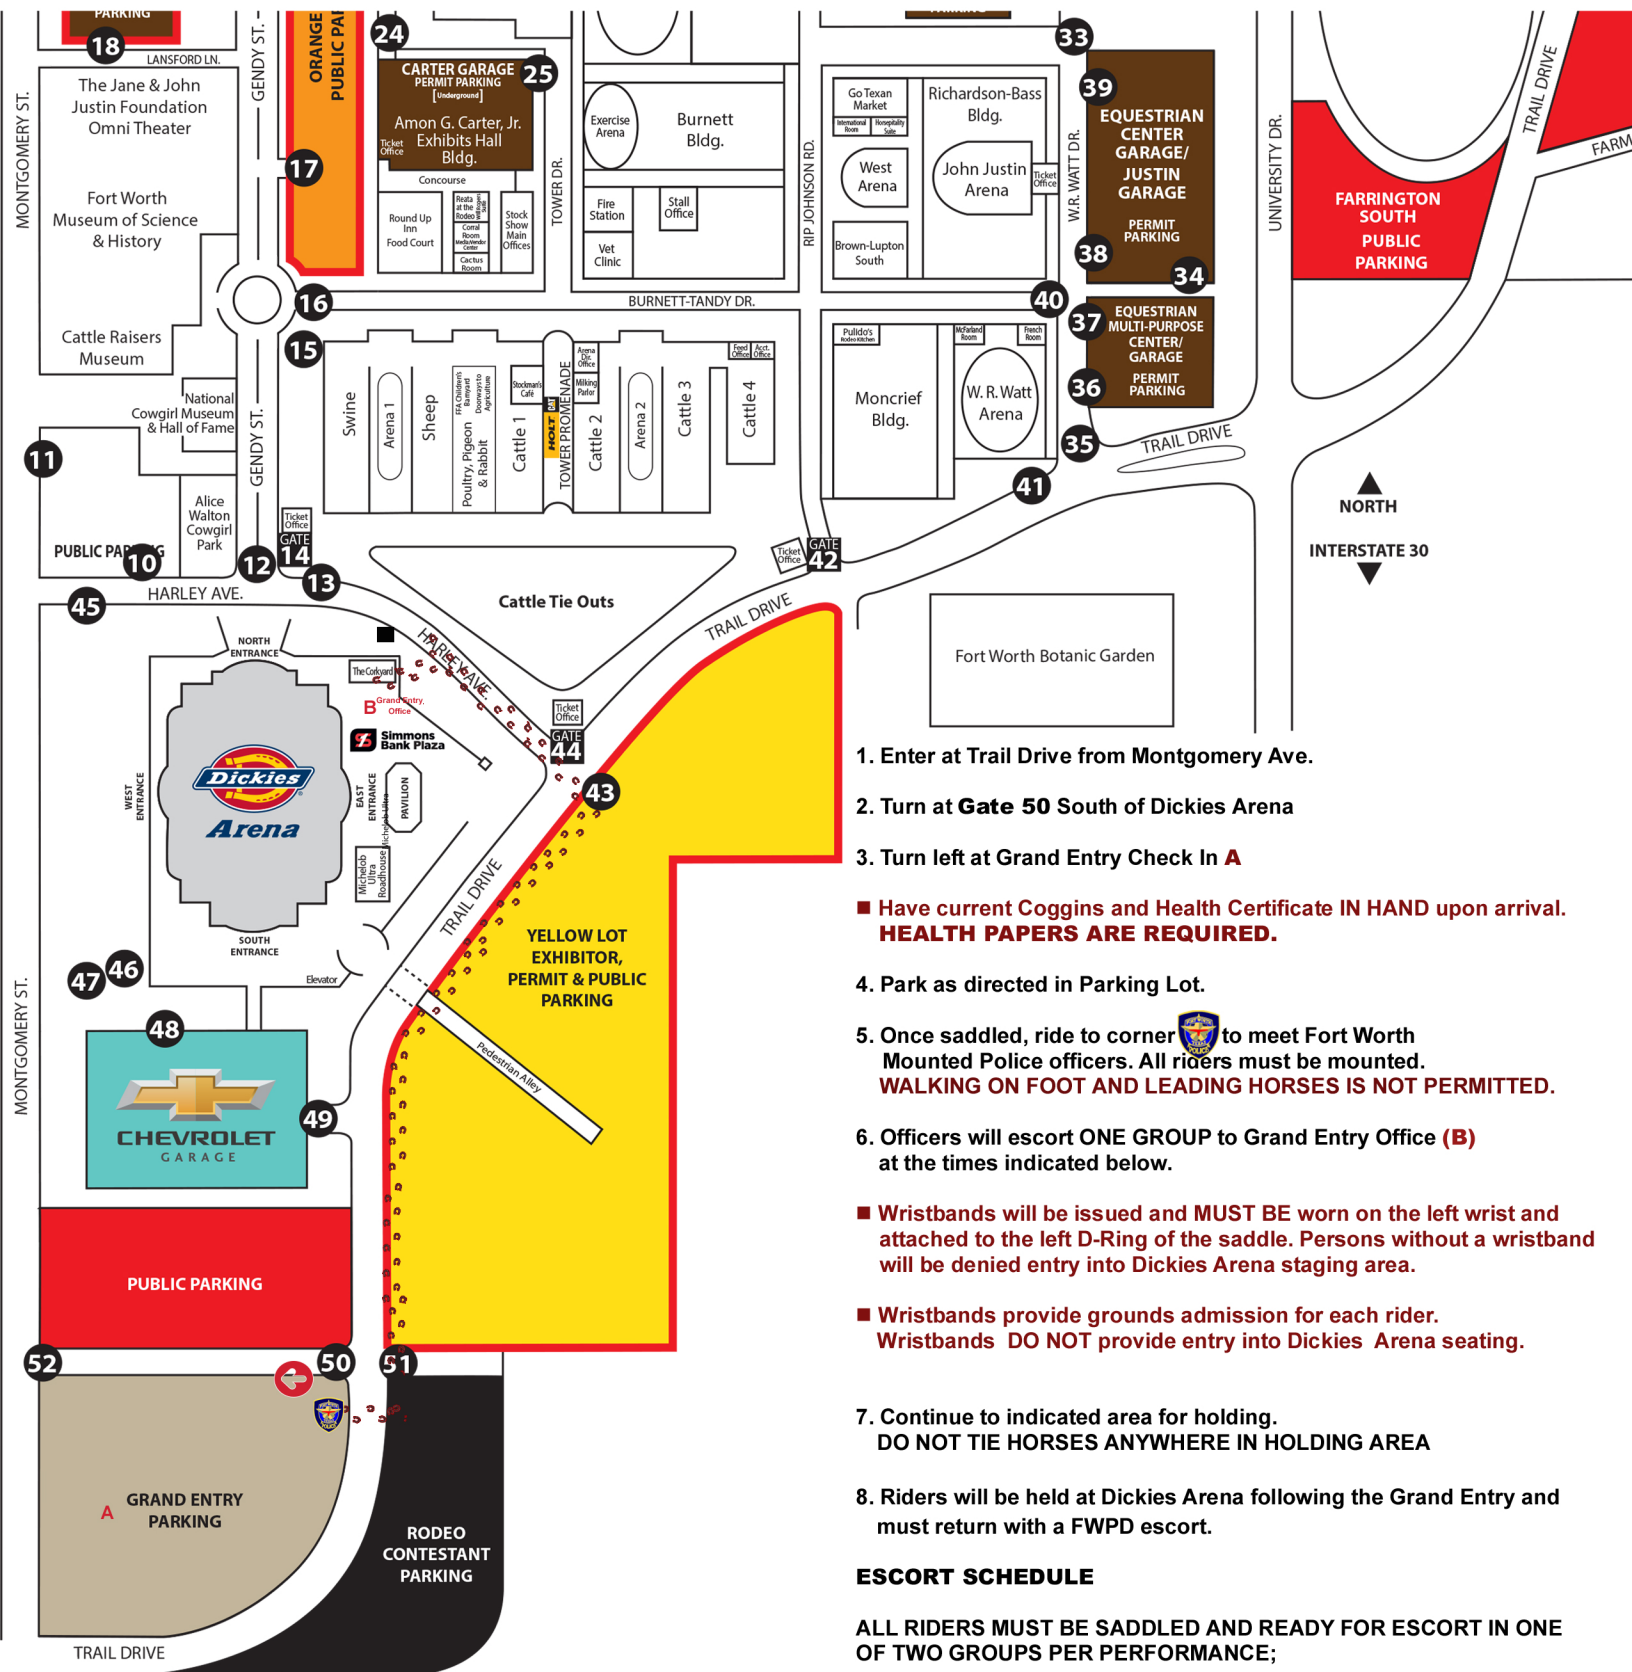

FORT WORTH STOCK SHOW & RODEO GRAND ENTRY AND PARKING MAP

1. Enter at Trail Drive from Montgomery Ave.
2. Turn at Gate 50 South of Dickies Arena
3. Turn left at Grand Entry Check In A

■ Have current Coggins and Health Certificate **IN HAND** upon arrival. **HEALTH PAPERS ARE REQUIRED.**

4. Park as directed in Parking Lot.

5. Once saddled, ride to corner  to meet Fort Worth Mounted Police officers. All riders must be mounted. **WALKING ON FOOT AND LEADING HORSES IS NOT PERMITTED.**

6. Officers will escort ONE GROUP to Grand Entry Office (B) at the times indicated below.

■ Wristbands will be issued and **MUST BE** worn on the left wrist and attached to the left D-Ring of the saddle. Persons without a wristband will be denied entry into Dickies Arena staging area.

■ Wristbands provide grounds admission for each rider. Wristbands **DO NOT** provide entry into Dickies Arena seating.

7. Continue to indicated area for holding. **DO NOT TIE HORSES ANYWHERE IN HOLDING AREA**

8. Riders will be held at Dickies Arena following the Grand Entry and must return with a FWPd escort.

ESCORT SCHEDULE