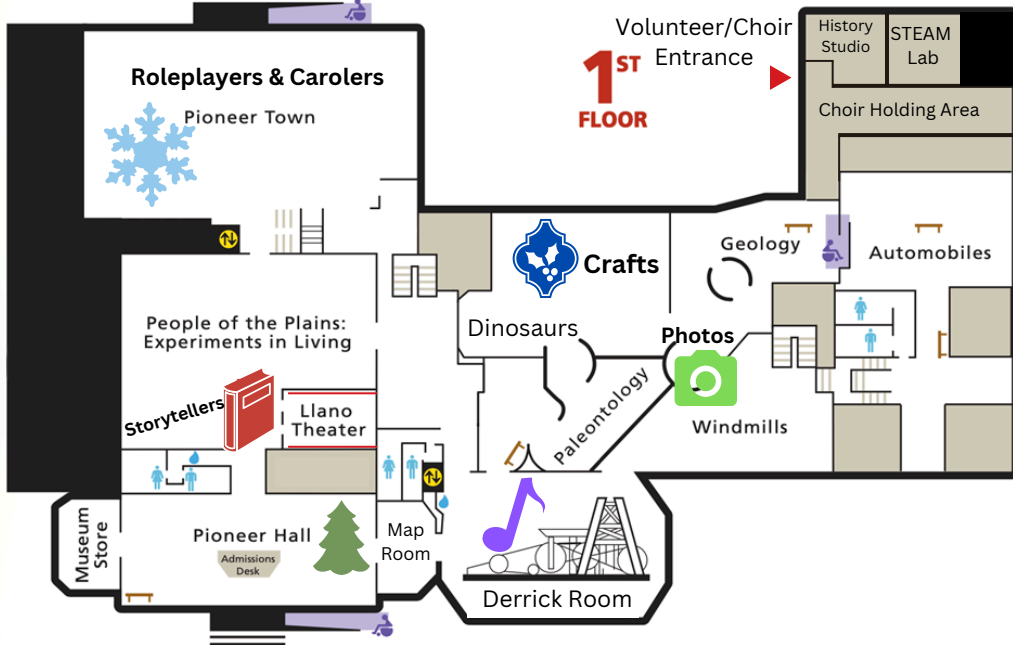

Back Entrance

WT Campus

Front Entrance

4th Avenue

2ND FLOOR

FIRST FLOOR

-  **Choirs - Derrick Room**
-  **Crafts - Paleontology**
-  **Storytellers - Llano Theater**
-  **Roleplayers - Pioneer Town**
-  **Photo Spot - Geology**

SECOND FLOOR

-  **Visit w/Santa Claus - Hazlewood**
-  **Cookie Decorating - Balcony**

LEGEND

-  Restrooms
-  Elevators
-  Wheelchair Ramps
-  Bench Seating
-  Water Fountain
-  Changing Galleries
-  Non-public Areas

ENTERTAINMENT SCHEDULE

- 10-10:30 AM | Canyon Intermediate School,
Eagle Select
- 10:30-11 AM | Reeves Hinger- Broadway Kids
- 11 AM-12:00 PM | Amarillo Boys & Girls Choir
- 12-12:30 PM | Crestview Elementary
- 12:30-1 PM | Puckett Elementary
- 1-1:45 PM | Spring Canyon Choir
- 1:45-2:30 PM | Heritage Hills Elementary
- 2:30-3 PM | Pinnacle Honor Choir
- 3-3:30 PM | Ascension Academy Choir & Orchestra
- 3:30-4 PM | West Plains High School

IMPORTANT REMINDERS

- Santa & Mrs. Clause will take a break from 12:30-1:00. Santa's line will close at 3:45pm.
- The last storytelling will be at 3:45pm.
- For Cookie Allergy Information please see an attendant at the Cookie Station.
- For Directional or Event Help please see any staff or committee member wearing a PPHM Christmas Open House shirt.
- Please no food or drinks outside the designated locations.