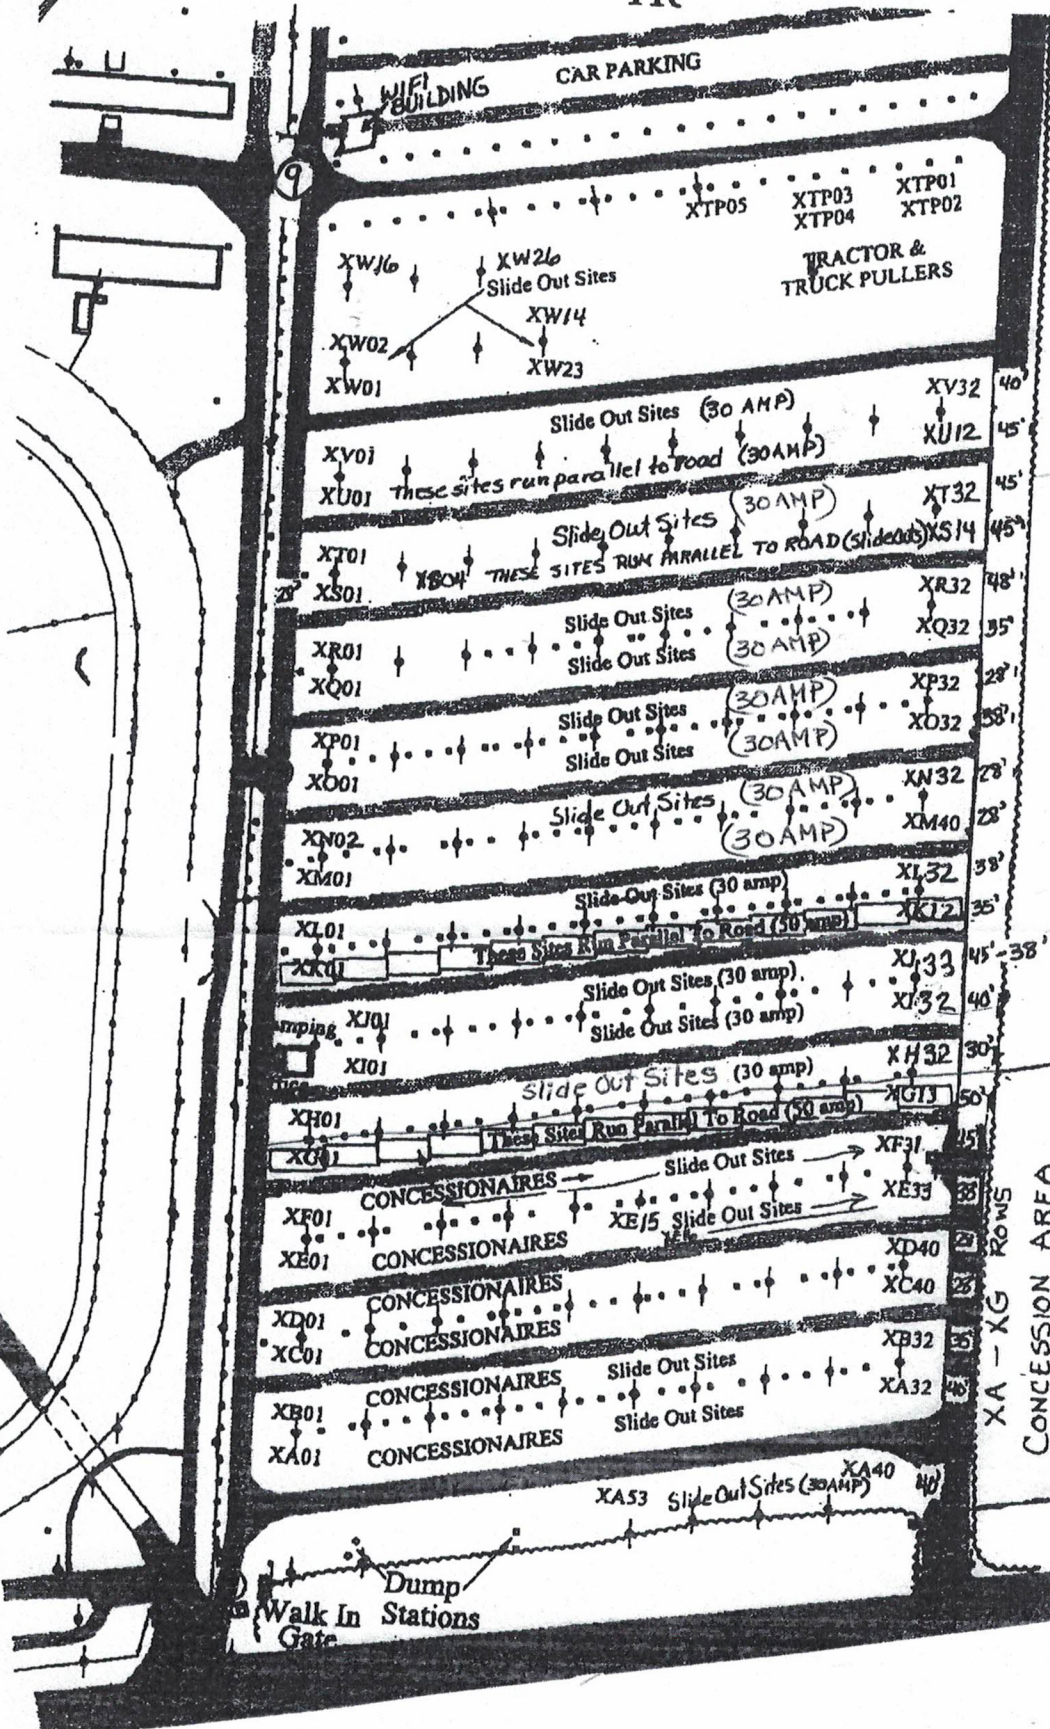

Trackside (Front)

LEGEND:

- ⑨ gate to fairgrounds
- tree
- ▬ gravel road
- ▬ paved road
- utility pole
- overhead utilities
- treeline