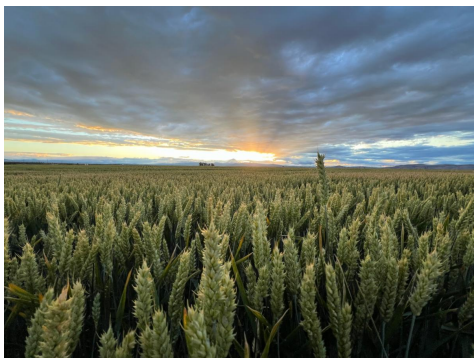

## July Status: Oregon Wheat

With warmer weather, the 2024 Oregon wheat crop has progressed quickly. Harvest is already underway in Morrow County, with additional areas expected to start over the next two weeks. The temperature is expected to warm considerably this weekend and further accelerate crop development.

Soft white winter wheat in south Wasco County on June 29, 2024. Photo Credit: Josh Duling.

Soft white winter wheat in Morrow County on June 28, 2024.

Soft white spring wheat in Gilliam County on June 28, 2024.