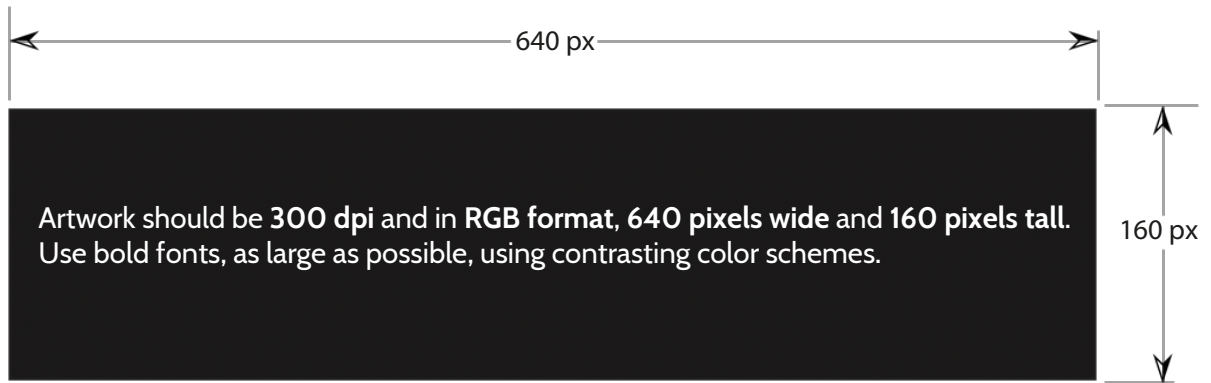

Premium Sponsor Digital Billboard

Your AD HERE!

5 ft X 20 ft full color 16mm
LED message center.

Located on the SE corner of S Airport Way
and West Charter Way/Dr MLK Jr Blvd.

This 4-way stop has been recorded as the
busiest in San Joaquin County and is sure to
be seen by thousands of people daily.

TERM	SPOTS PER HOUR	SPOTS PER DAY	SPOTS PER WEEK	SPOTS PER 4 WEEKS	VALUE
4 WEEKS	56.25	1,350	9,450	37,800	\$600

ARTWORK

Daniel Castillo, CEO
San Joaquin Fair Office:
209-466-5041
ceo@sanjoaquinfair.com

ANCHOR
Peter Powers
208-614-8905
peter@anchorbillboards.com