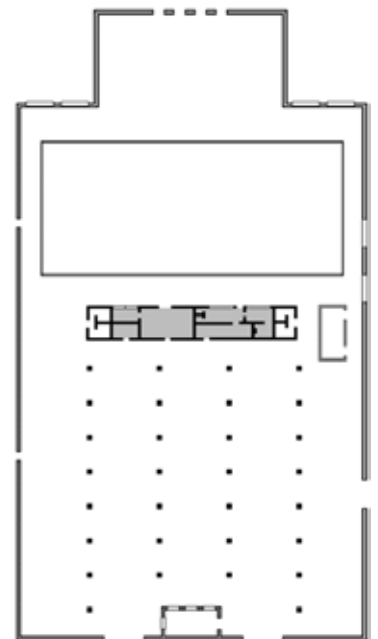

# EXPOSITION BUILDING

The Exposition Building offers something for everyone. Featuring the Expo Arenas consisting of a covered outdoor arena and permanent indoor dirt arena, and Exhibit Area with 55,000 square feet complete with state of the art lighting, there's nothing this building can't accommodate.

## FEATURES: EXPO ARENAS

- ▶ Indoor Arena: 100' x 200' permanent dirt arena
- ▶ Outdoor Arena: 100' x 200' covered dirt arena
- ▶ Horse barn: 220 stalls (adjacent facility)

## FEATURES: EXHIBIT AREA

- ▶ 55,000 sq ft
- ▶ Bleacher seating
- ▶ Large fans
- ▶ Ample ventilation
- ▶ State of the art lighting
- ▶ Permanent sound systems

EXPOSITION BUILDING AND ARENAS