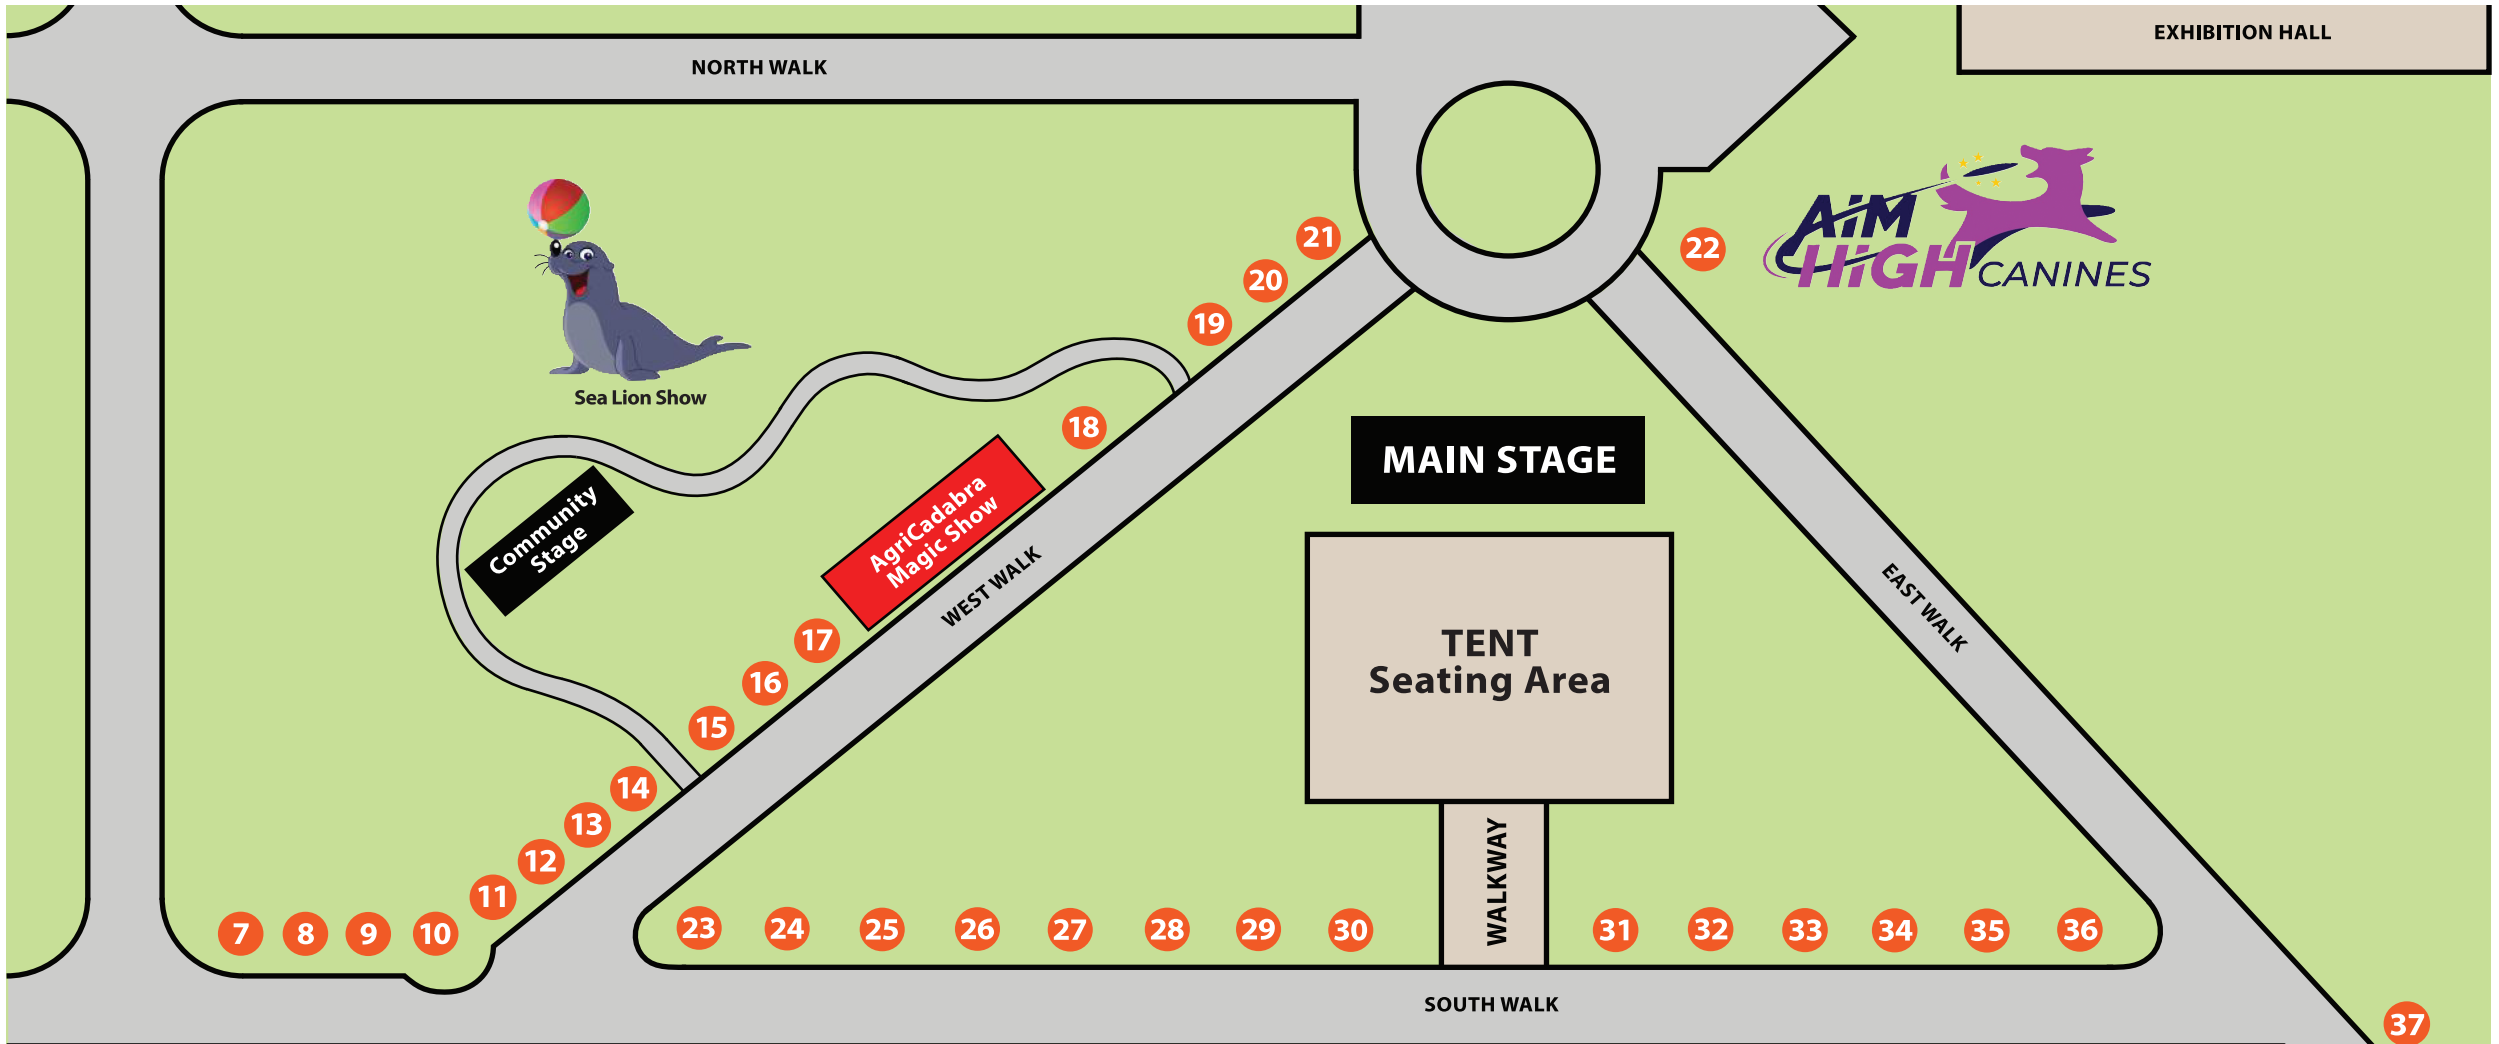

BARNs

ARENA

PLANTOPIA

EXPO

- 1
- 2
- 3
- 4
- 5
- 6

- 1 Dippin Dots
- 2 Java Jitters
- 3 Dre's BBQ
- 4 George's Pizza
- 5 George's Chicken
- 6 Stanton Art Caricature
- 7 Chuchu Boba
- 8 Fiesta Grill
- 9 Dehydrated Candy

- 10 Global Glow Toys
- 11 Fried Veggies
- 12 Nutty Bavarian
- 13 Carolina Name Rings
- 14 Henry's Kettle Korn
- 15 Indolishus
- 16 Giant Baby Bottles
- 17 Proum's Cheesecake
- 18 Eggroll Love

- 19 Southern Bitty's
- 20 Chicken on a Stick
- 21 Slushie Lab
- 22 Lemonade Stand
- 23 Turkey Leg/Roasted Corn
- 24 Amish Donuts
- 25 Harvell's Sausage
- 26 Candy Apple's
- 27 Sirloin Tips/Bourbon Chicken

- 28 Sweet Treats
- 29 Philly Cheesesteaks
- 30 Funnel Cakes
- 31 Mac-n-Cheese/Rice Bowl
- 32 Cedar River Seafood
- 33 Boiled Peanuts
- 34 Grilled Cheese/Tator Tots
- 35 Masons Lobster Roll
- 36 Global Glow Toys
- 37 Lemonade Stand