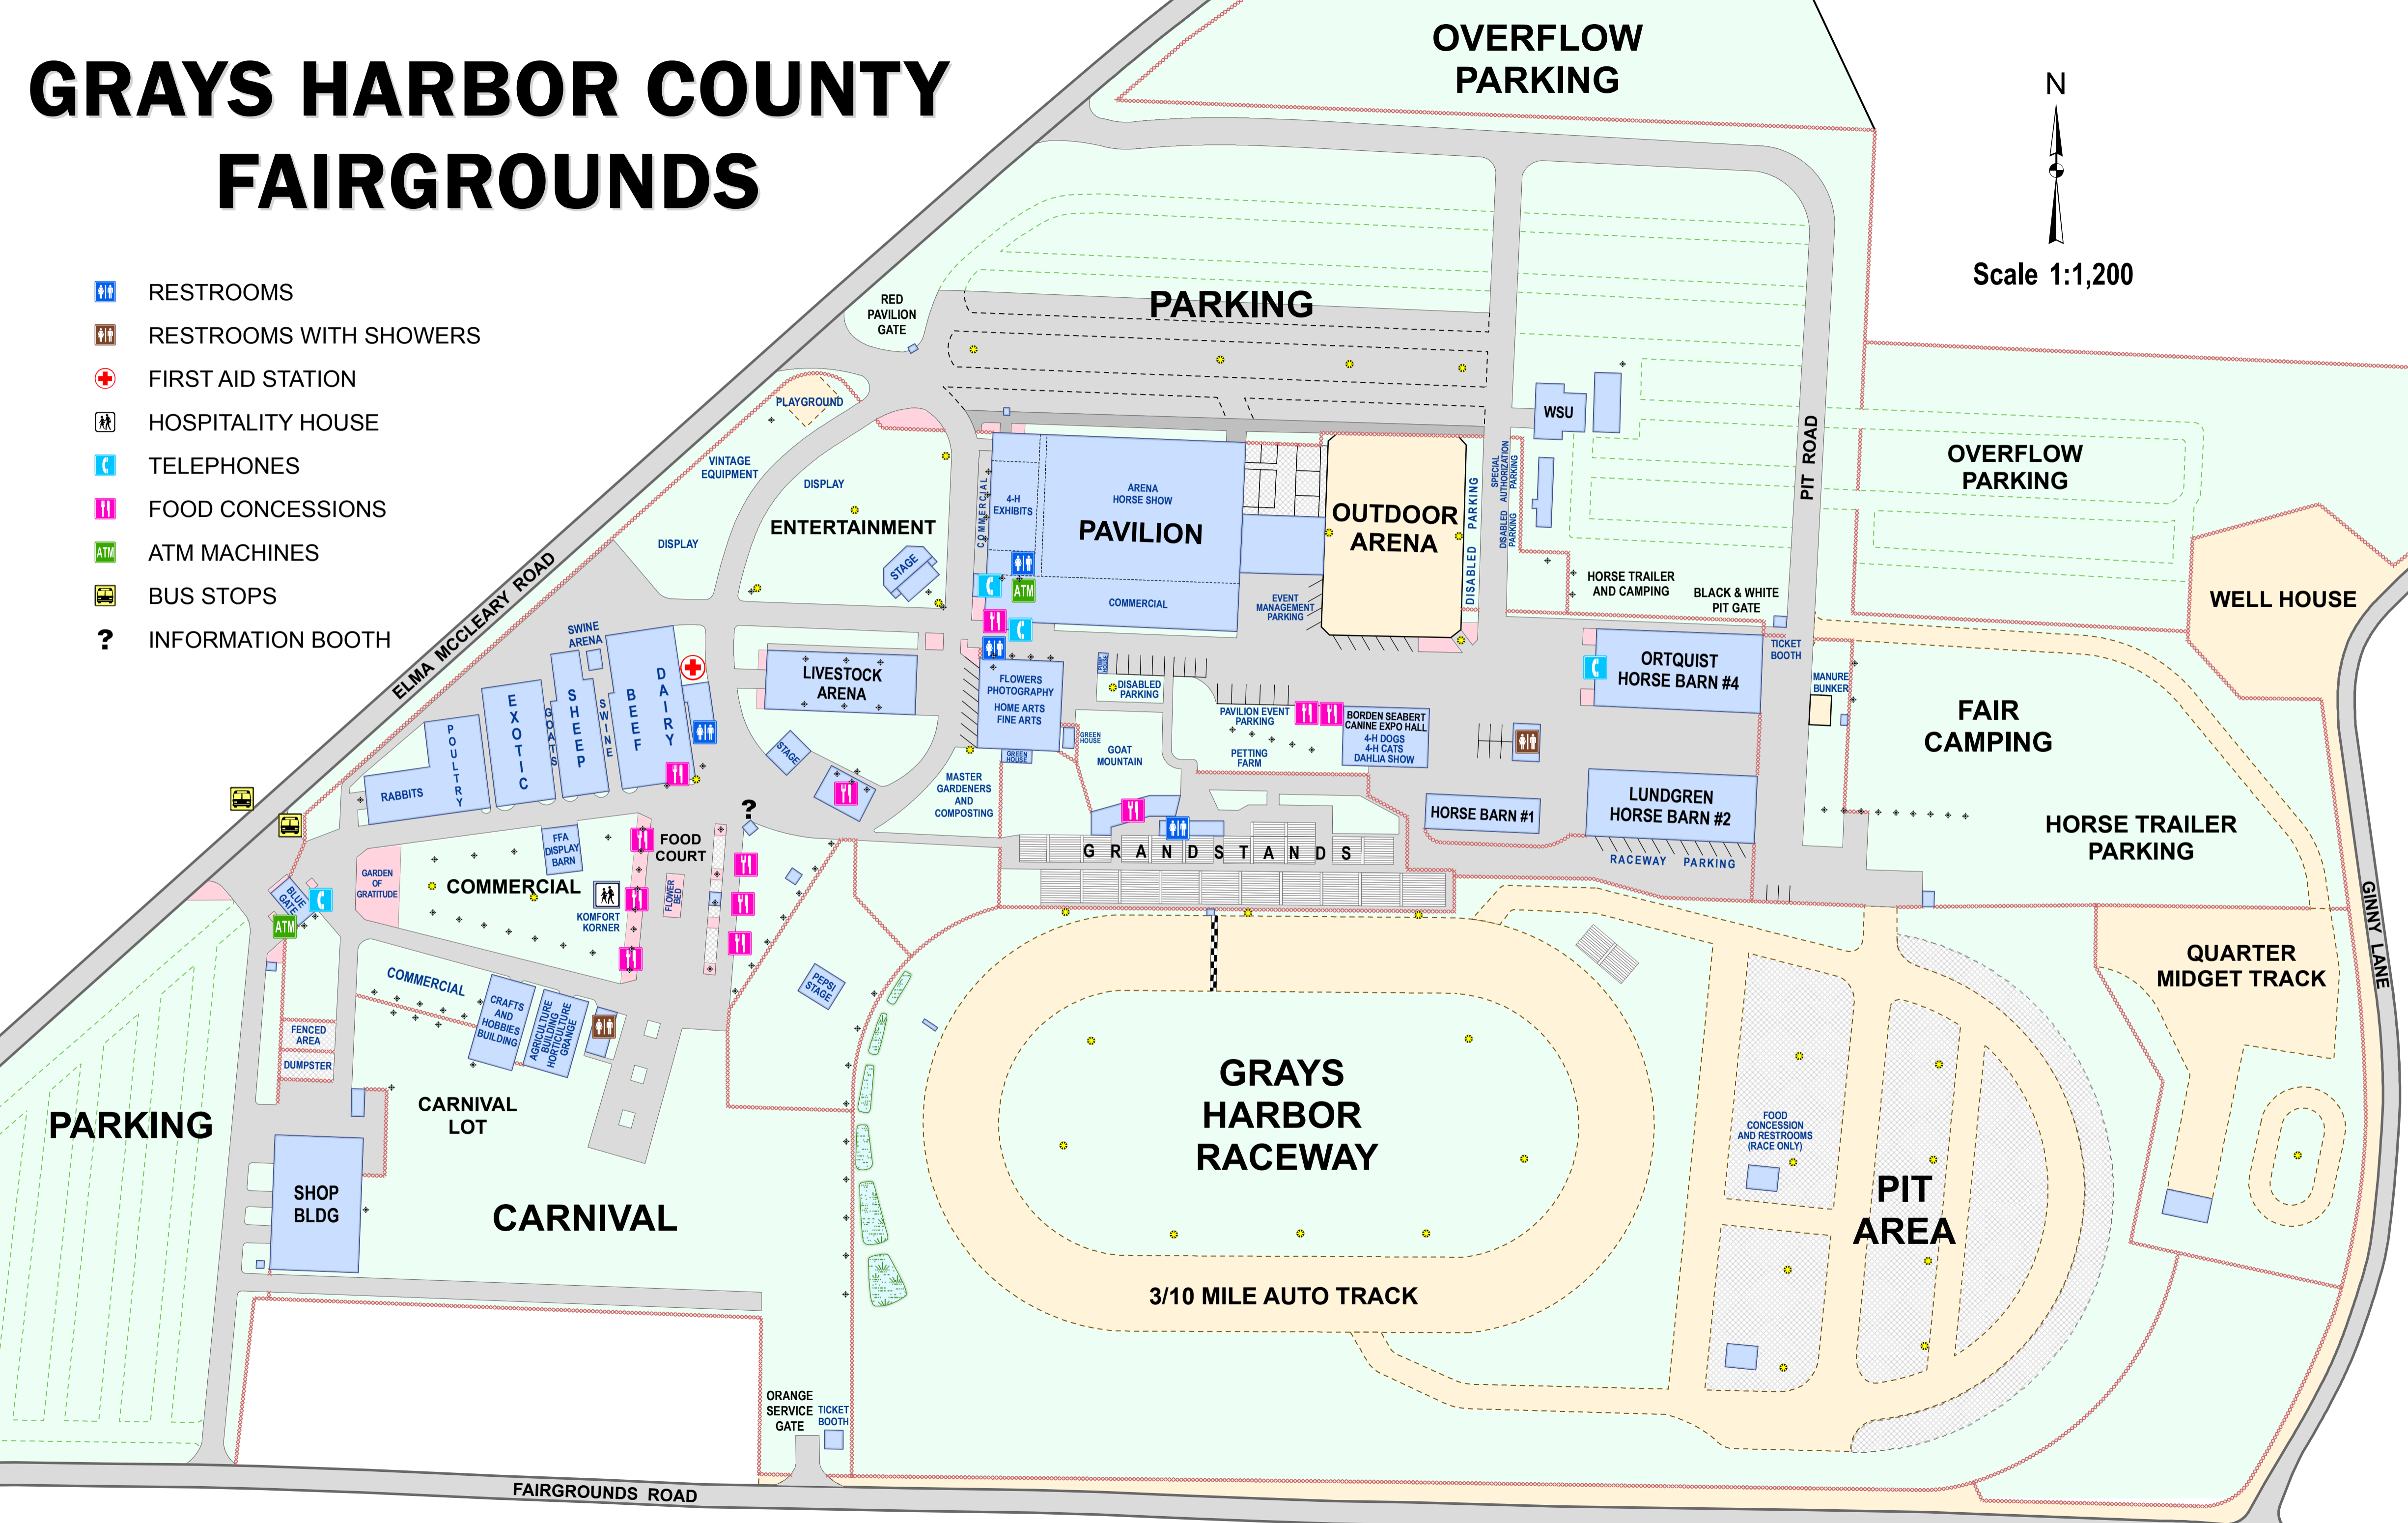

# GRAYS HARBOR COUNTY FAIRGROUNDS

OVERFLOW  
PARKING

Scale 1:1,200

-  RESTROOMS
-  RESTROOMS WITH SHOWERS
-  FIRST AID STATION
-  HOSPITALITY HOUSE
-  TELEPHONES
-  FOOD CONCESSIONS
-  ATM MACHINES
-  BUS STOPS
-  INFORMATION BOOTH

PARKING

CARNIVAL LOT  
CARNIVAL

PARKING

PAVILION

OUTDOOR ARENA

LIVESTOCK ARENA

GRAYS HARBOR RACEWAY  
3/10 MILE AUTO TRACK

PIT AREA

OVERFLOW PARKING

WELL HOUSE

FAIR CAMPING

HORSE TRAILER PARKING

QUARTER MIDGET TRACK

ELMA MCCLEARY ROAD

PIT ROAD

GINNY LANE

FAIRGROUNDS ROAD

ORANGE SERVICE GATE

TICKET BOOTH

ORTQUIST HORSE BARN #4

LUNDGREN HORSE BARN #2

HORSE BARN #1

RACEWAY PARKING

GRANDSTANDS