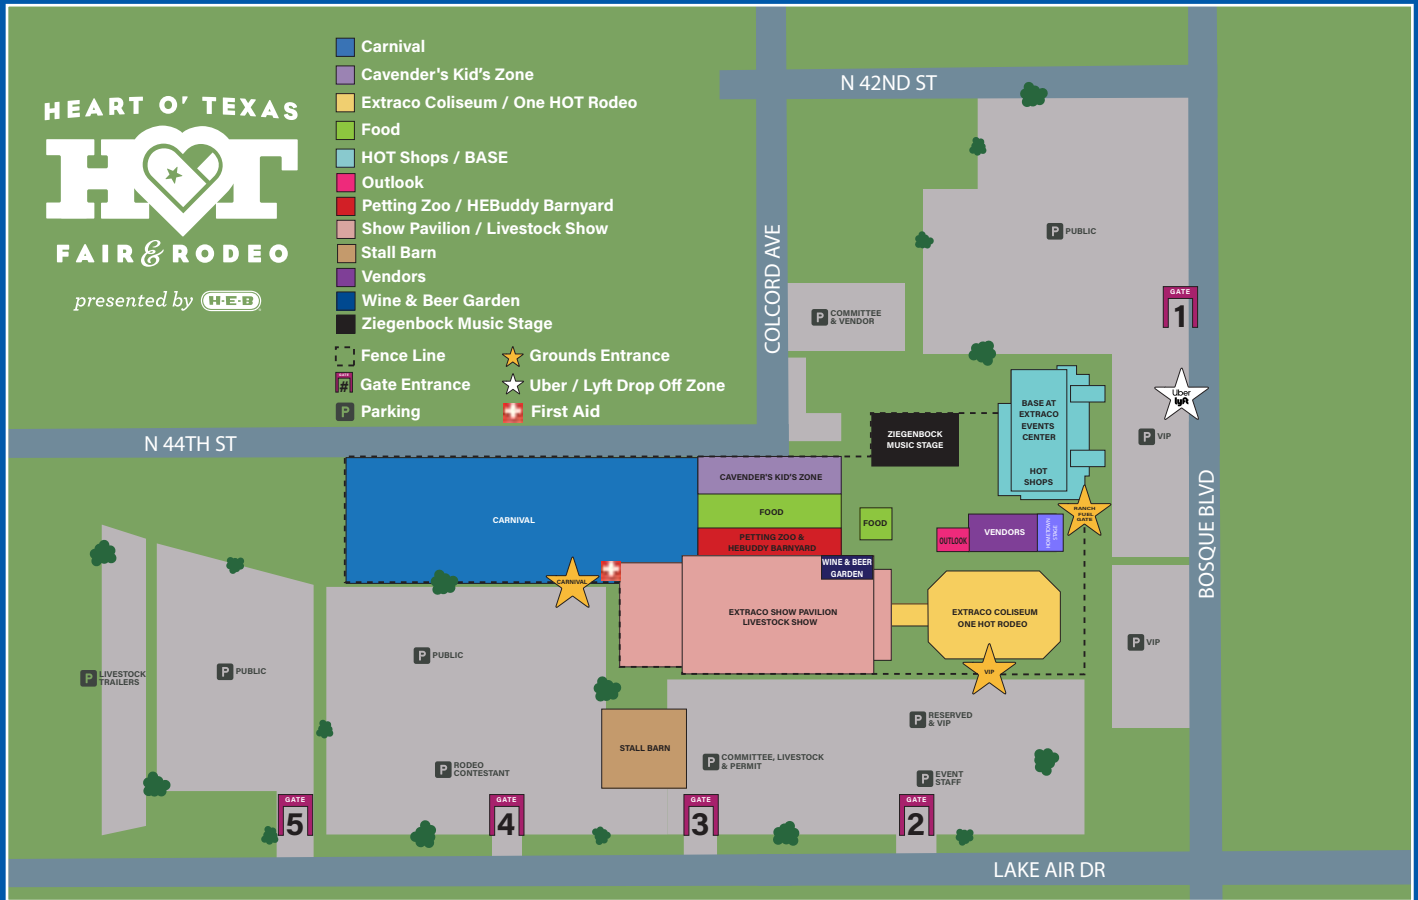

**You'll see T-Bone at various
community events and parade
with the Sweethearts.**

YOUR DESTINATION TO FUN AND EXCITEMENT!

CAVENDER'S KIDS ZONE

Sea Lion Splash Show • Rodeo 101 • Extreme Dogs
Mutton Bustin' Rally • Sweetheart Face Painting