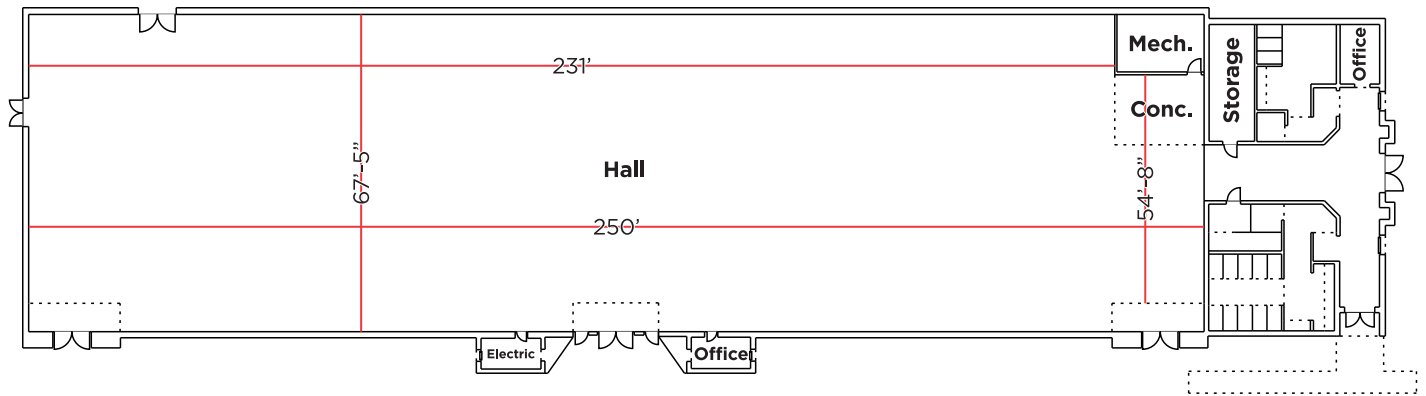

HARVEST PAVILION

INDIANA STATE
FAIRGROUNDS
& EVENT CENTER

The 18,000 sq. ft. Harvest Pavilion is a great venue for small to medium sized exhibit and trade shows, banquet events, seminars and meetings.

VENUE FEATURES:

- Column Free Venue
- 1 Overhead door
- 2 Event Offices
- Close, convenient parking

TOTAL EVENT SPACE - 18,000 FT²

FLOOR PLAN

Specs	Square Feet	10x10 Booths	8x10 Booths	Theater Seating	Classroom Seating	Banquet Seating
Harvest Pavilion	18,000	87	130	1,726	850	1,000