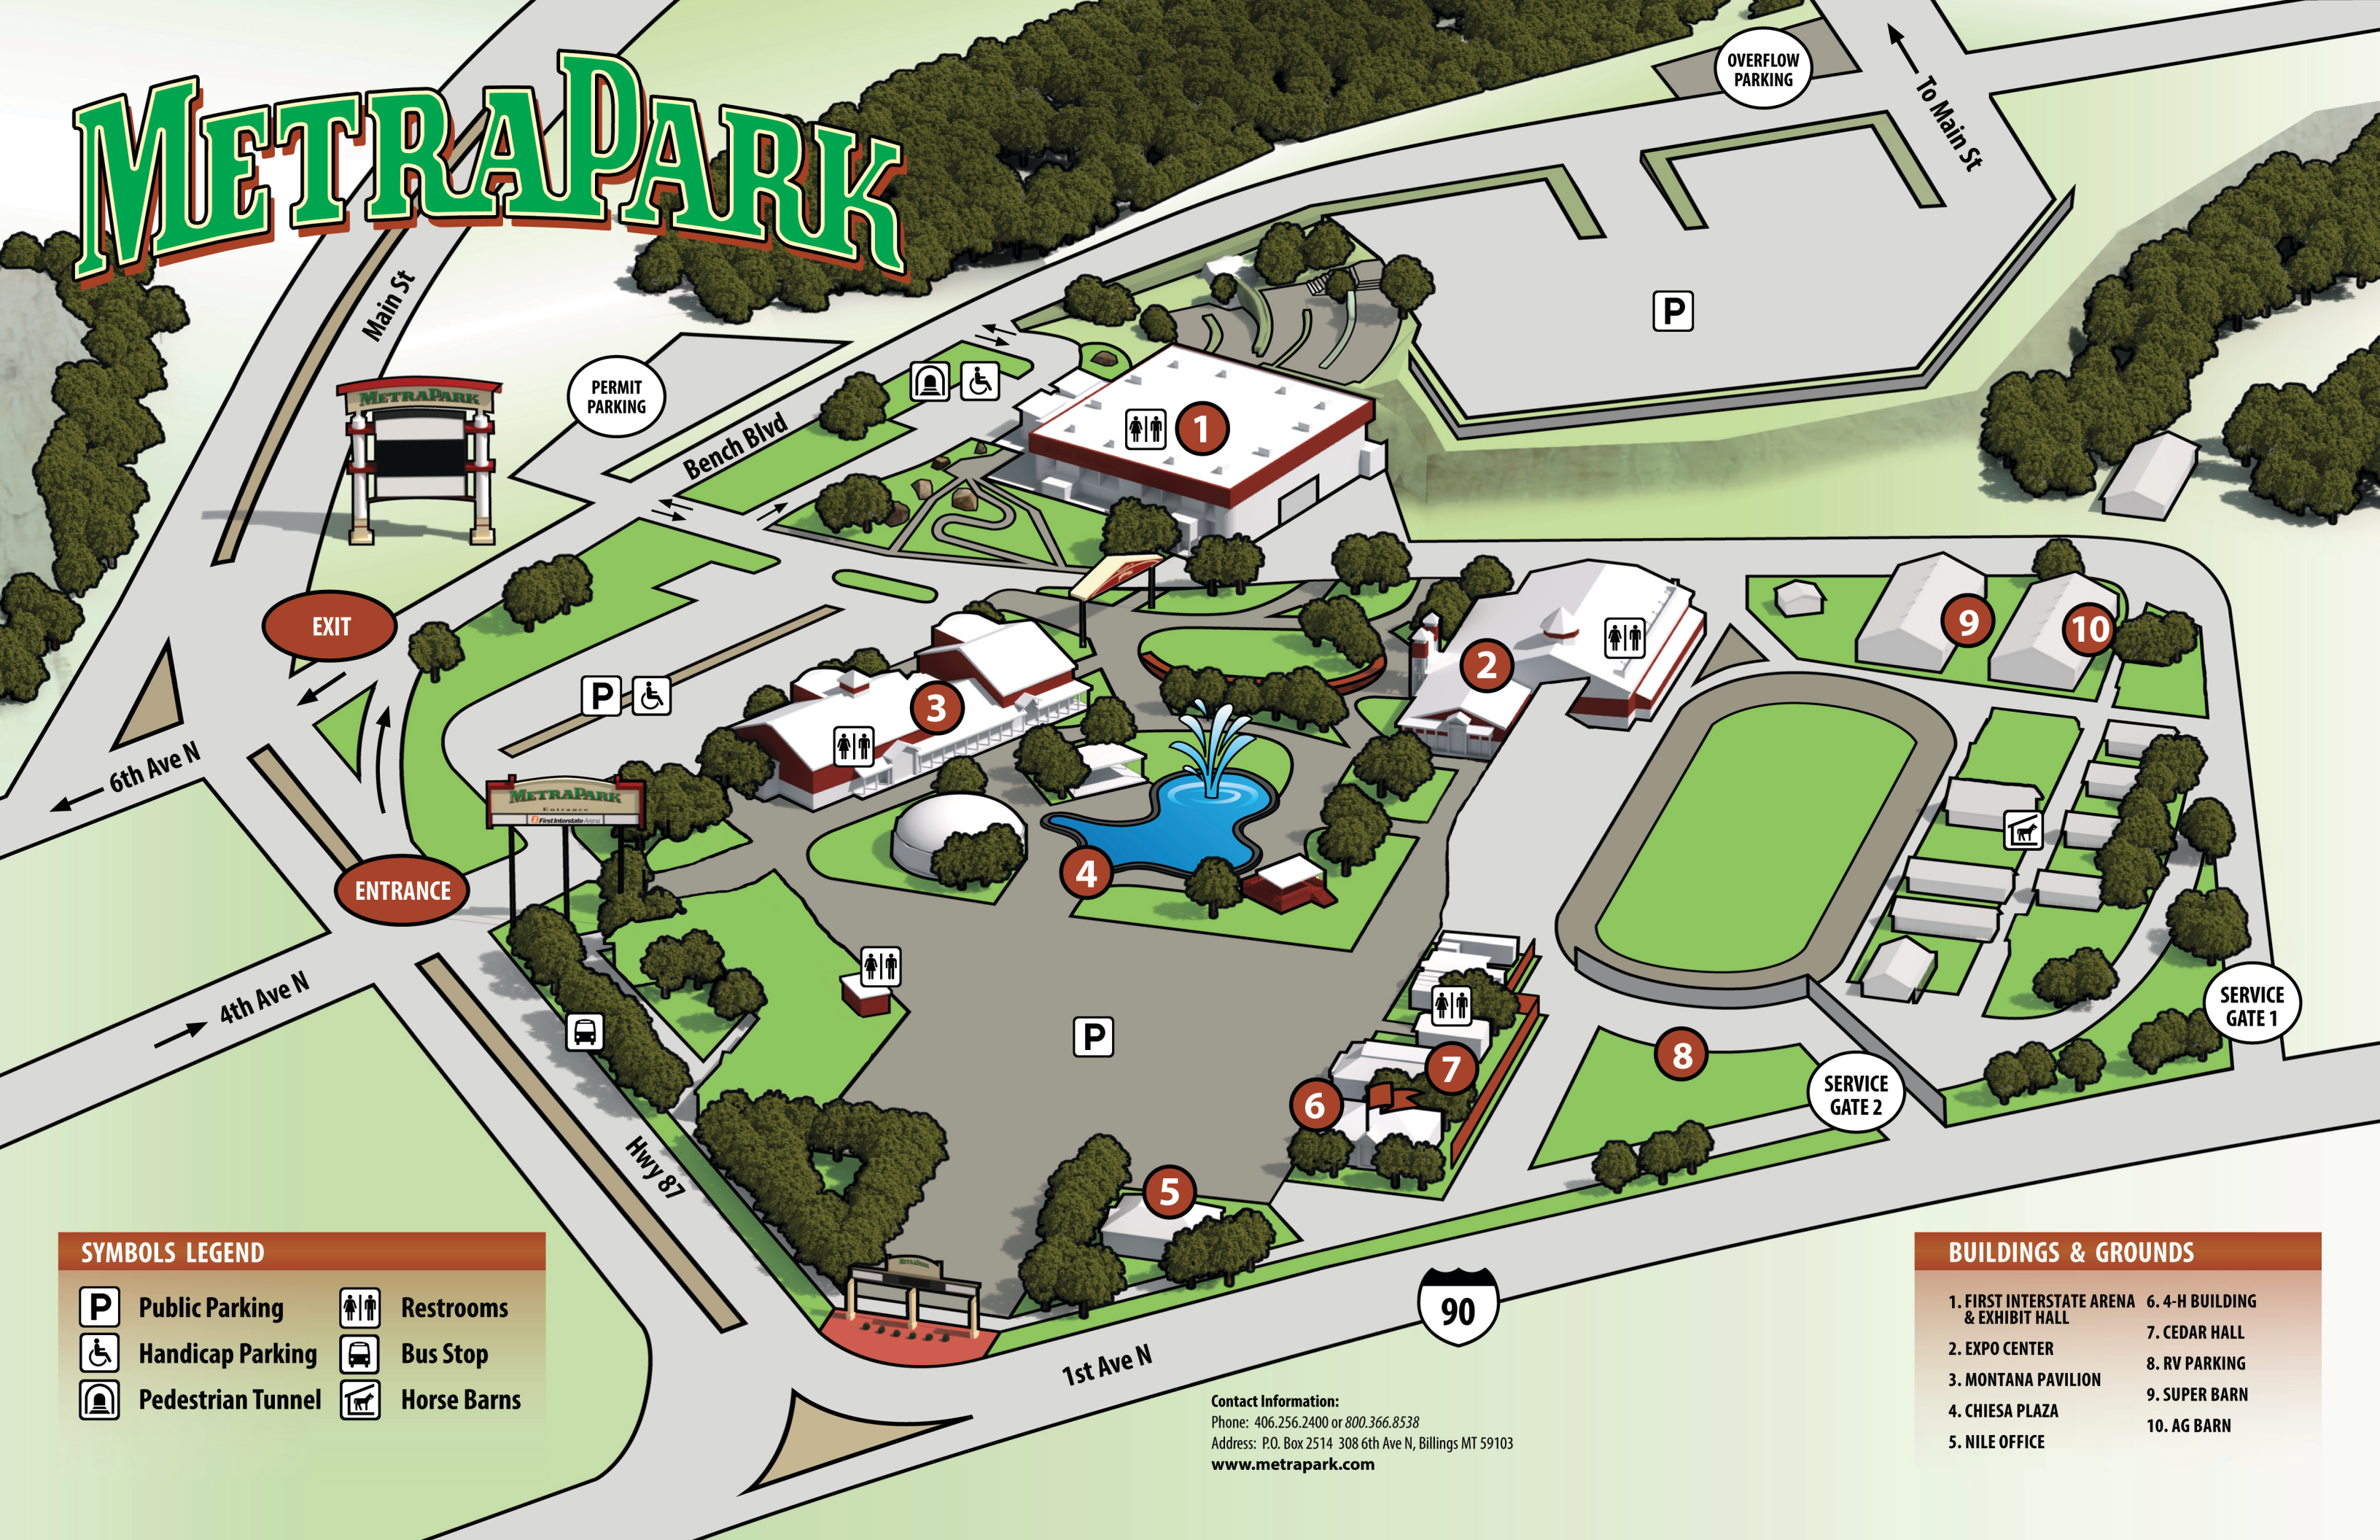

METRAPARK

SYMBOLS LEGEND

	Public Parking		Restrooms
	Handicap Parking		Bus Stop
	Pedestrian Tunnel		Horse Barns

BUILDINGS & GROUNDS

1. FIRST INTERSTATE ARENA & EXHIBIT HALL	6. 4-H BUILDING
2. EXPO CENTER	7. CEDAR HALL
3. MONTANA PAVILION	8. RV PARKING
4. CHIESA PLAZA	9. SUPER BARN
5. NILE OFFICE	10. AG BARN