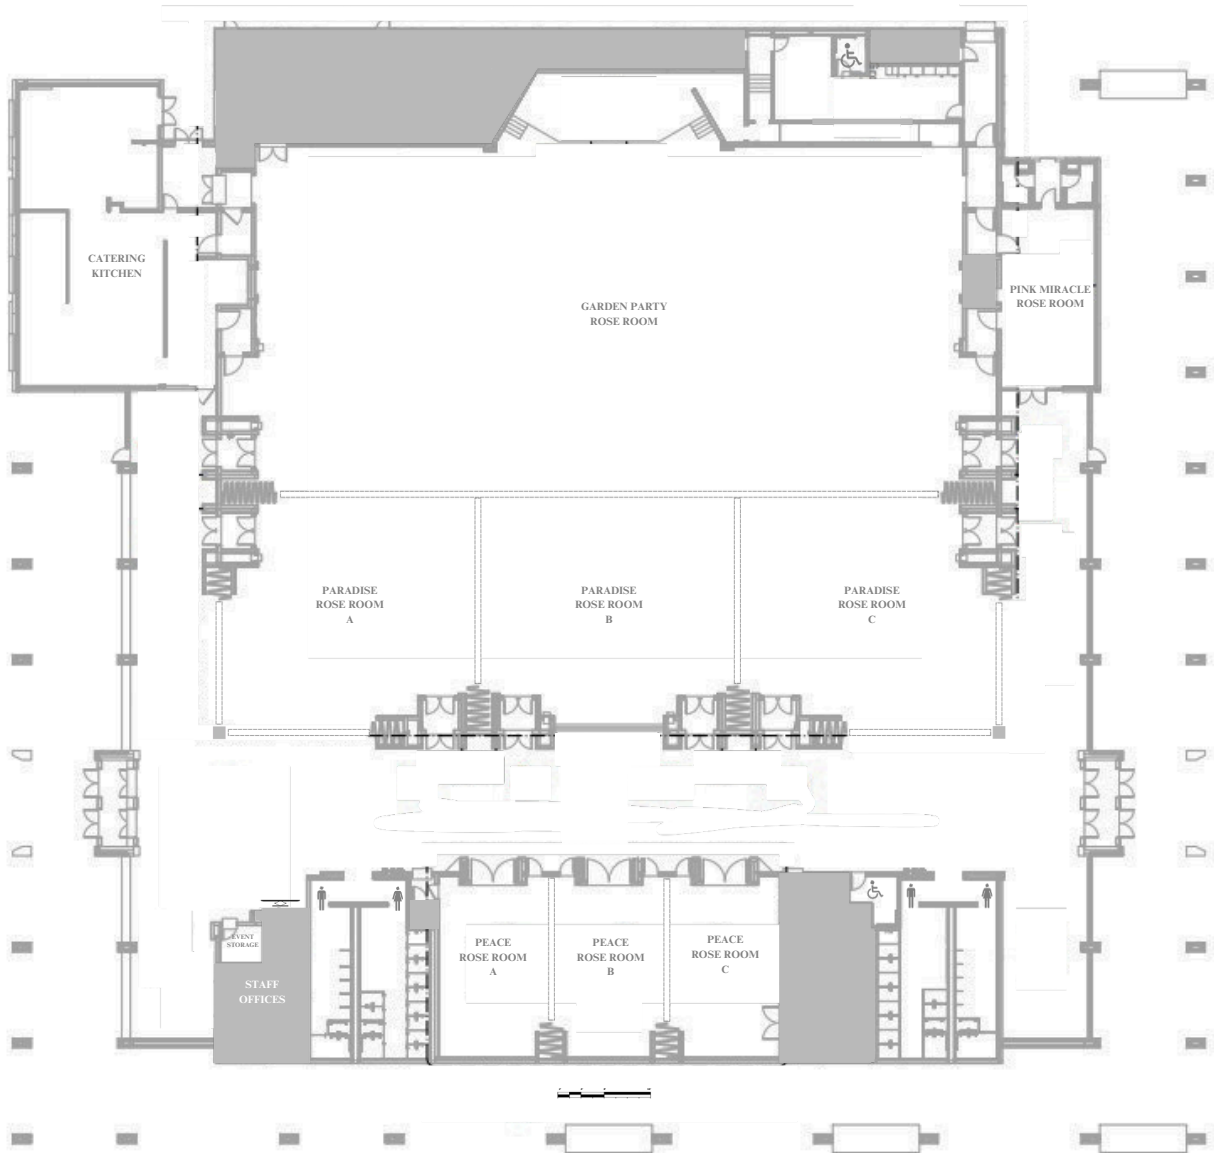

W.T. Brookshire Conference Center Amenities

- 24,000 SF meeting space
- 47,535 SF front lawn
- 16,365 SF tree grove
- 15,558 SF porch
- Built-in stage
- Equipped finishing kitchen
- Flexible innovative and expandable space plan
- Modern designed finishes
- Acoustic performance design
- Daylighting and lighting design
- Audio visual and technical design
- Flexible lobby event space and intermission areas
- Offices for staff