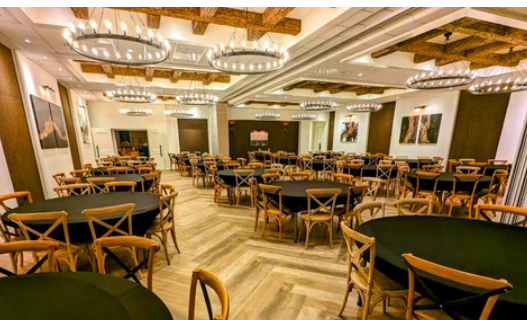

THE VENUE AT THE CANTINA

Seats 220

With several dining rooms, the VENUE at CANTINA can accommodate intimate parties as well as large private gatherings.

CEDARS OF LEBANON

Seats 200 people

Whether your event is large or small, you never feel lost in our ballroom that offers seating for up to 200 guests. The ballroom features a beautiful wooden dance floor and the banquet room features a picturesque faux fireplace.

ONE REALTOR CENTER

4,300 SF

OneREALTOR Center is East Texas' most architecturally unique and technologically advanced event and training center.

OAK CROSSING

Seats 264

With full A/V setup and a personal event coordinator, you'll have the event logistics you need for peace of mind and confidence. Open catering and optional stage are available.

THE LONE OAK

Seats 70

This venue offers a unique experience for events and is suitable for intimate gatherings or large groups. There's ample space for you to unwind and entertain and it includes a kitchen, bar, dressing room and living space.

THE MAJESTY EVENT CENTER

Seats 250

The venue has a total of 23,300 SF and has the capacity to host a variety of events. Conveniently located just 5 minutes from downtown Tyler.

FOR MORE VENUES. SCAN HERE

visitt Tyler.com/businesses/to-do/venuesgroupsweddings