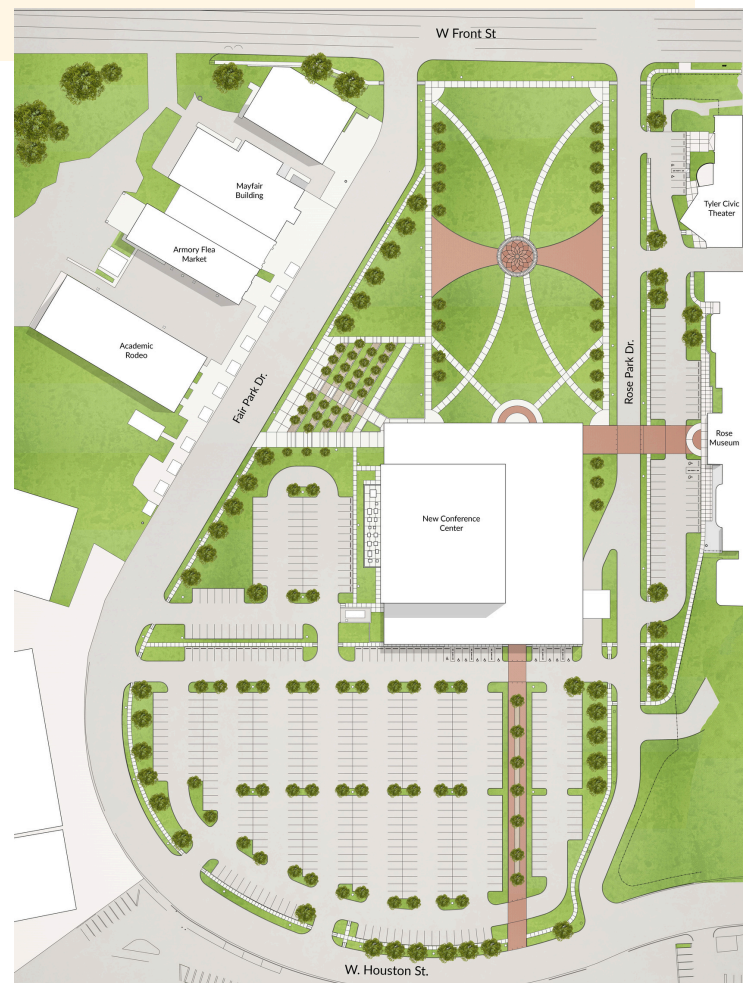

W.T. Brookshire Conference Center Amenities

- 24,000 SF meeting space
- 47,535 SF front lawn
- 16,365 SF tree grove
- 15,558 SF porch
- Built-in stage
- Equipped finishing kitchen
- Flexible innovative and expandable space plan
- Modern designed finishes
- Acoustic performance design
- Daylighting and lighting design
- Audio visual and technical design
- Flexible lobby event space and intermission areas
- Offices for staff

This comprehensive campus offers any combination of meeting space options.

Amenities

- 3.3 acre park and event lawn
- Unified campus design
- WIFI, electrical, and food truck connections at park
- Activation of Fair Park Drive
- Shaded tree grove park with terraced gathering stair
- Iconic rose plaza park feature for events, branding, photos
- Pavilion porch backdrop and venue
- Porch connection to Rose Museum
- Free parking
- Street trees & plaza lighting
- Approximately 60,000 SF of indoor conference meeting space on campus