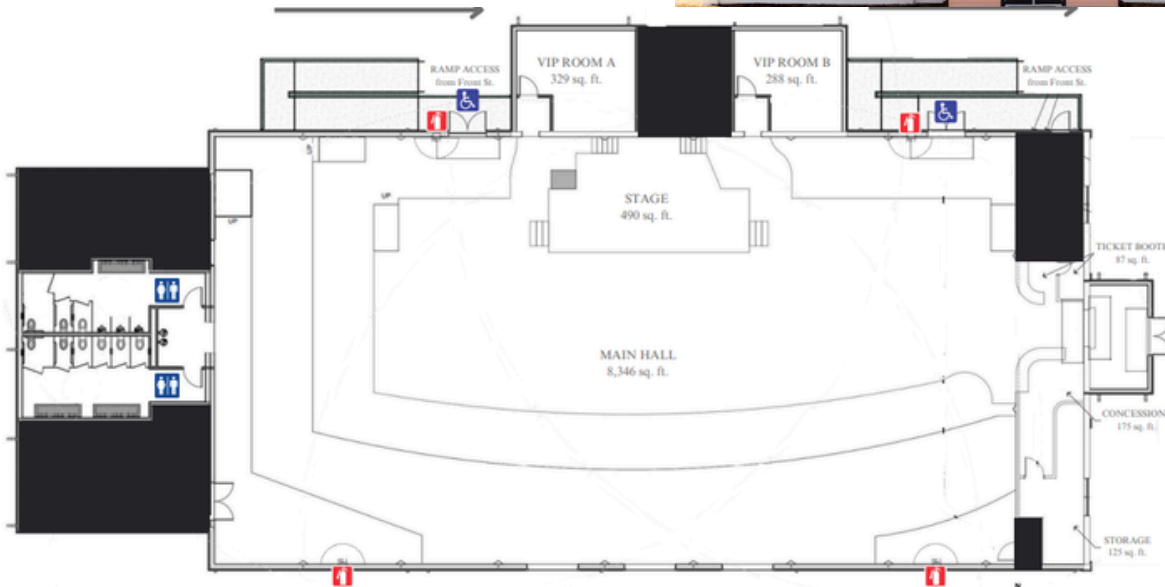

W.T. Brookshire Conference Center Amenities

- 24,000 SF meeting space
- 47,535 SF front lawn
- 16,365 SF tree grove
- 15,558 SF porch
- Built-in stage
- Equipped finishing kitchen
- Flexible innovative and expandable space plan
- Modern designed finishes
- Acoustic performance design
- Daylighting and lighting design
- Audio visual and technical design
- Flexible lobby event space and intermission areas
- Offices for staff

- Bluebonnet & Camellia Room: 2,800 SF each
- Rose Room: 1,494 SF
- Azalea Room: 360 SF
- Exhibit Space
- Atrium
- Outdoor Spaces

Rose Complex Campus

Continued

The Mayfair Building

- 12,320 SF

In its heyday, the Mayfair Building hosted musical legends including Elvis Presley and Johnny Cash. Today, the Mayfair Building has been restored to its previous glory and is available to rent as part of the Rose Complex Campus.