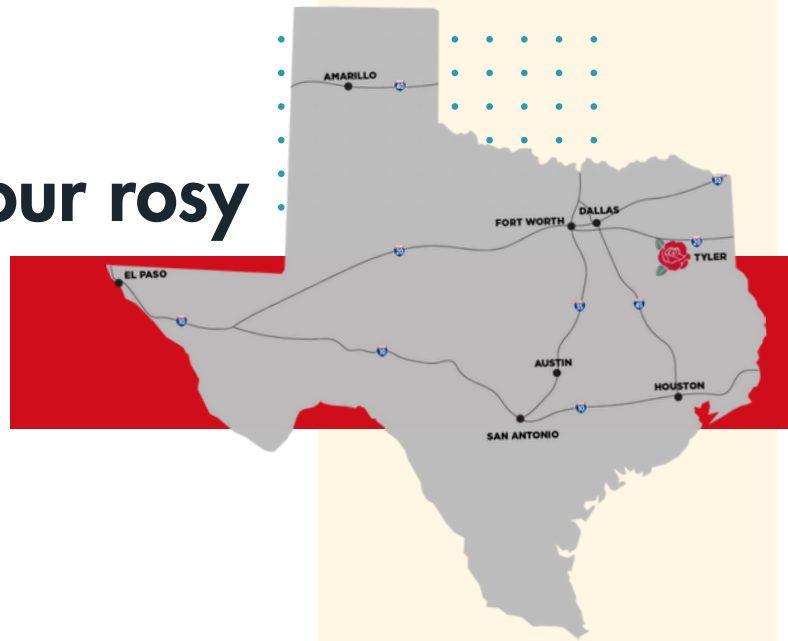

Our Services

Let us help plan your rosy experience

All services are dependent on hotel room nights and/or the number of attendees.

Our Services

Arrange Hotel Blocks

Tyler guides, maps, and welcome bags, etc.

Provide information on speakers, entertainers, caterers, facility rentals, transportation and more

Media Releases

Registration Assistance

Attendance Boosters

Susan Travis

stravis@tylertexas.com

903.595.7229