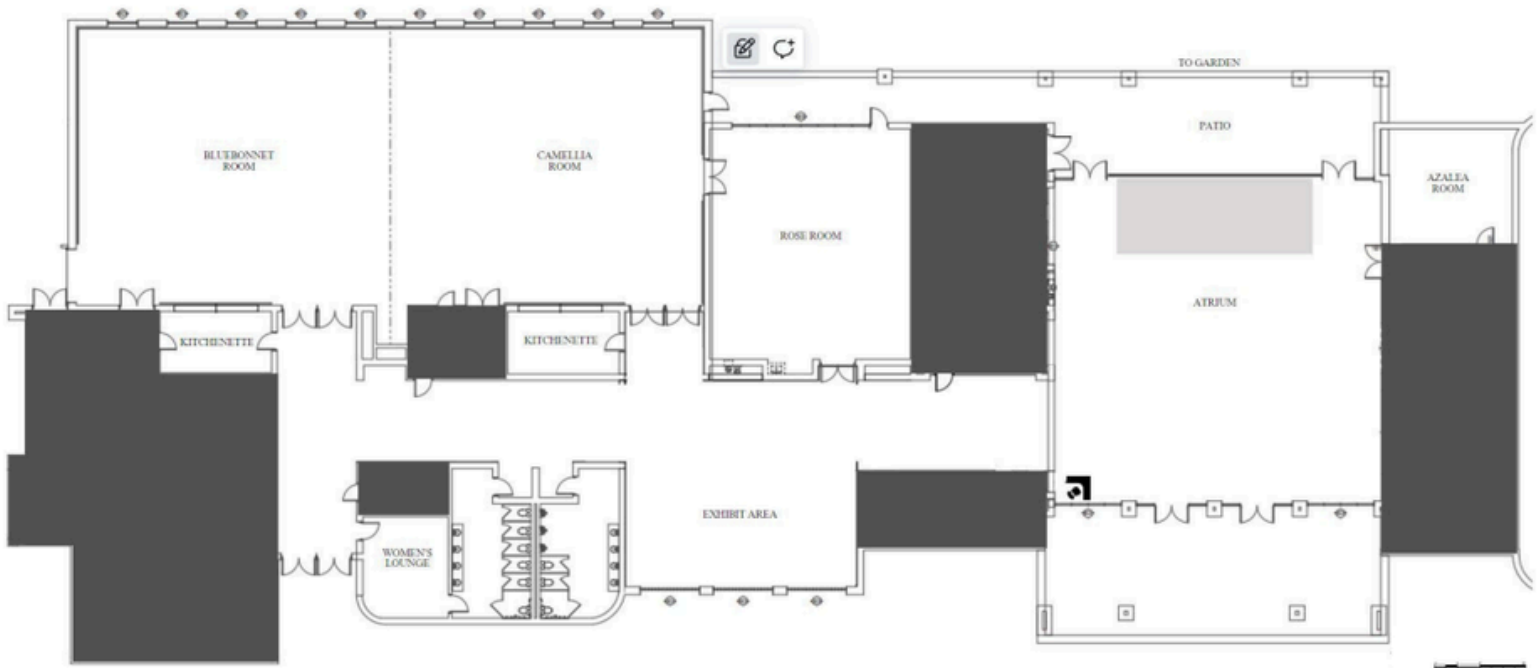

W.T. Brookshire Conference Center Amenities

- 24,000 SF meeting space
- 47,535 SF front lawn
- 16,365 SF tree grove
- 15,558 SF porch
- Built-in stage
- Equipped finishing kitchen
- Flexible innovative and expandable space plan
- Modern designed finishes
- Acoustic performance design
- Daylighting and lighting design
- Audio visual and technical design
- Flexible lobby event space and intermission areas
- Offices for staff

- Bluebonnet & Camellia Room: 2,800 SF each
- Rose Room: 1,494 SF
- Azalea Room: 360 SF
- Exhibit Space
- Atrium
- Outdoor Spaces

Rose Complex Campus

Continued

The Mayfair Building

- 12,320 SF

In its heyday, the Mayfair Building hosted musical legends including Elvis Presley and Johnny Cash. Today, the Mayfair Building has been restored to its previous glory and is available to rent as part of the Rose Complex Campus.