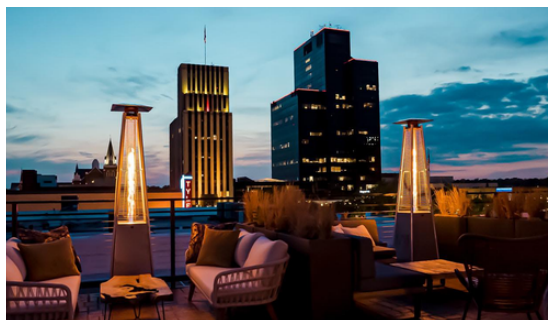

THE VENUE AT THE CANTINA

Seats 220

With several dining rooms, the VENUE at CANTINA can accommodate intimate parties as well as large private gatherings.

CEDARS OF LEBANON

Seats 200 people

Whether your event is large or small, you never feel lost in our ballroom that offers seating for up to 200 guests. The ballroom features a beautiful wooden dance floor and the banquet room features a picturesque faux fireplace.

ONE REALTOR CENTER

4,300 SF

OneREALTOR Center is East Texas' most architecturally unique and technologically advanced event and training center.

OAK CROSSING

Seats 264

With full A/V setup and a personal event coordinator, you'll have the event logistics you need for peace of mind and confidence. Open catering and optional stage are available.

THE LONE OAK

Seats 70

This venue offers a unique experience for events and is suitable for intimate gatherings or large groups. There's ample space for you to unwind and entertain and it includes a kitchen, bar, dressing room and living space.

THE MAJESTY EVENT CENTER

Seats 250

The venue has a total of 23,300 SF and has the capacity to host a variety of events. Conveniently located just 5 minutes from downtown Tyler.

FOR MORE VENUES. SCAN HERE

visitt Tyler.com/businesses/to-do/venuesgroupsweddings