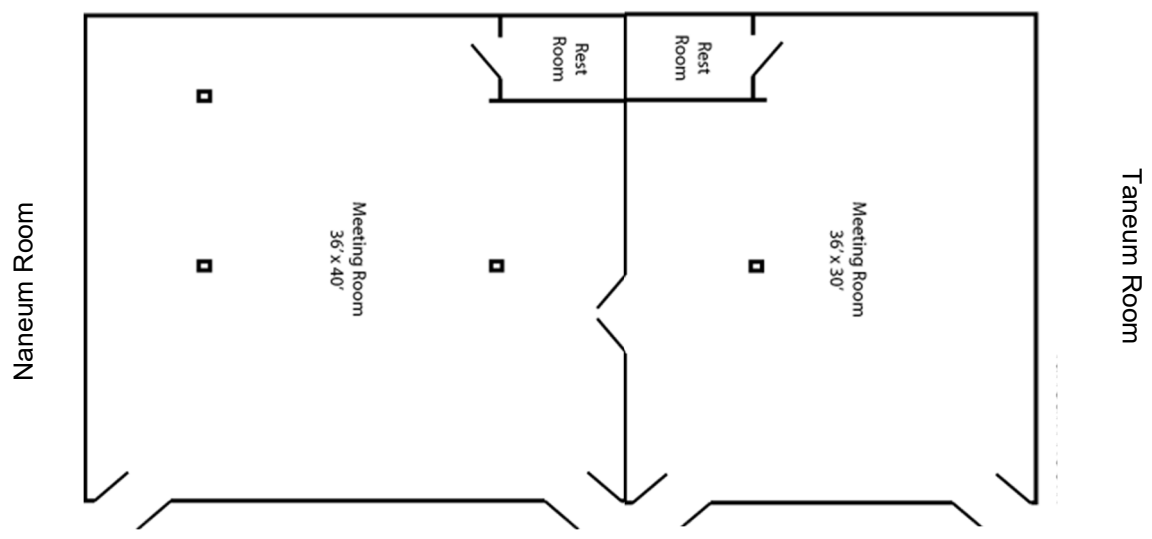

Note: We cannot seat more than the stated maximum capacity for the room

- 2024 Daily Rate \$125.00 each room
- Basic set-up includes tables (up to 8 per room) and chairs

Available Amenities*

- Data Projector & cart \$55.00 Each/day
- Portable Bar \$26.00 Day
- Small Portable PA \$55.00 Day
- Large Portable PA \$80.00 Day
- Stage Portable \$60.00 Day
- Stage Risers \$25.00 Each/day
- Large Coffee urn \$16.00 Each/day

The following items are available at no additional charge upon request:

- Tables
 - 6' Rectangle
 - 60" Round
- Chairs
- Coat rack
- Coffee urn
- Podium
- US & State Flags & Poles
- White board

****Room setup must be turned in no later than 2 weeks prior to event**