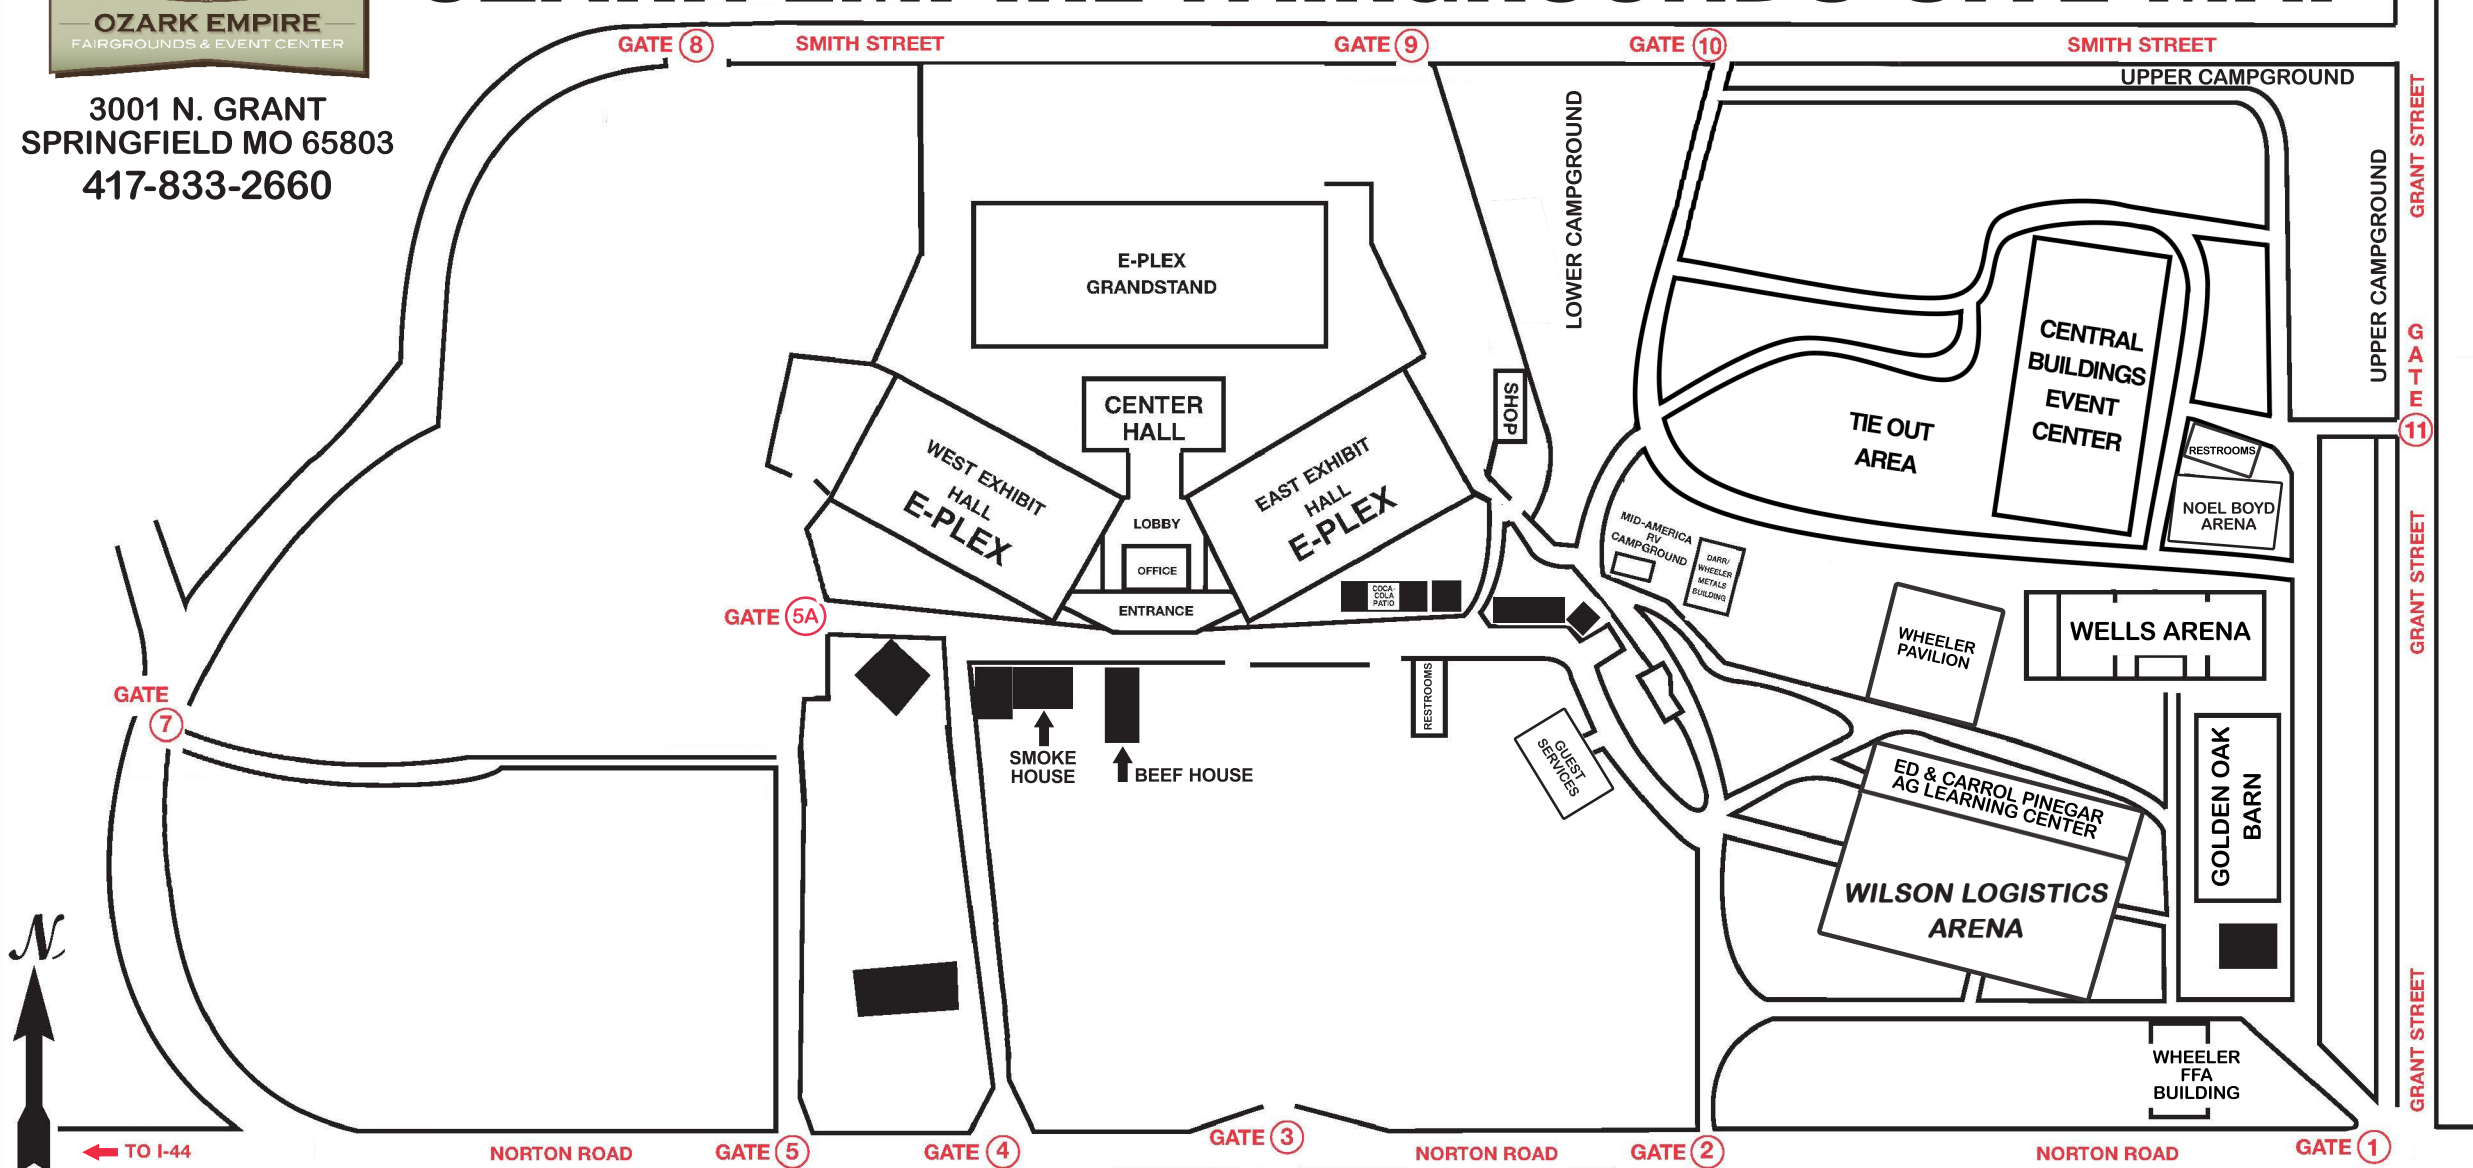

3001 N. GRANT
 SPRINGFIELD MO 65803
 417-833-2660

OZARK EMPIRE FAIRGROUNDS SITE MAP

- GATES**
- ① WALK THRU GATE
 - ② DRIVE THRU GATE
 - ③ WALK THRU GATE
 - ④ DRIVE THRU GATE
 - ⑤ DRIVE THRU GATE
 - ⑦ DRIVE THRU GATE
 - ⑧ DRIVE THRU GATE
 - ⑨ DRIVE THRU GATE
 - ⑩ DRIVE THRU GATE
 - ⑪ DRIVE THRU GATE