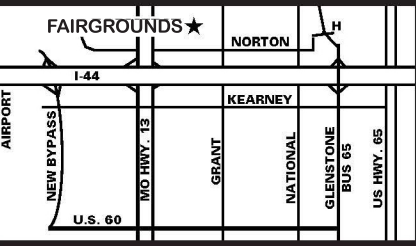

3001 N. GRANT
 SPRINGFIELD MO 65803
 417-833-2660

OZARK EMPIRE FAIRGROUNDS SITE MAP

- GATES**
- ① WALK THRU GATE
 - ② DRIVE THRU GATE
 - ③ WALK THRU GATE
 - ④ DRIVE THRU GATE
 - ⑤ DRIVE THRU GATE
 - ⑦ DRIVE THRU GATE
 - ⑧ DRIVE THRU GATE
 - ⑨ DRIVE THRU GATE
 - ⑩ DRIVE THRU GATE
 - ⑪ DRIVE THRU GATE