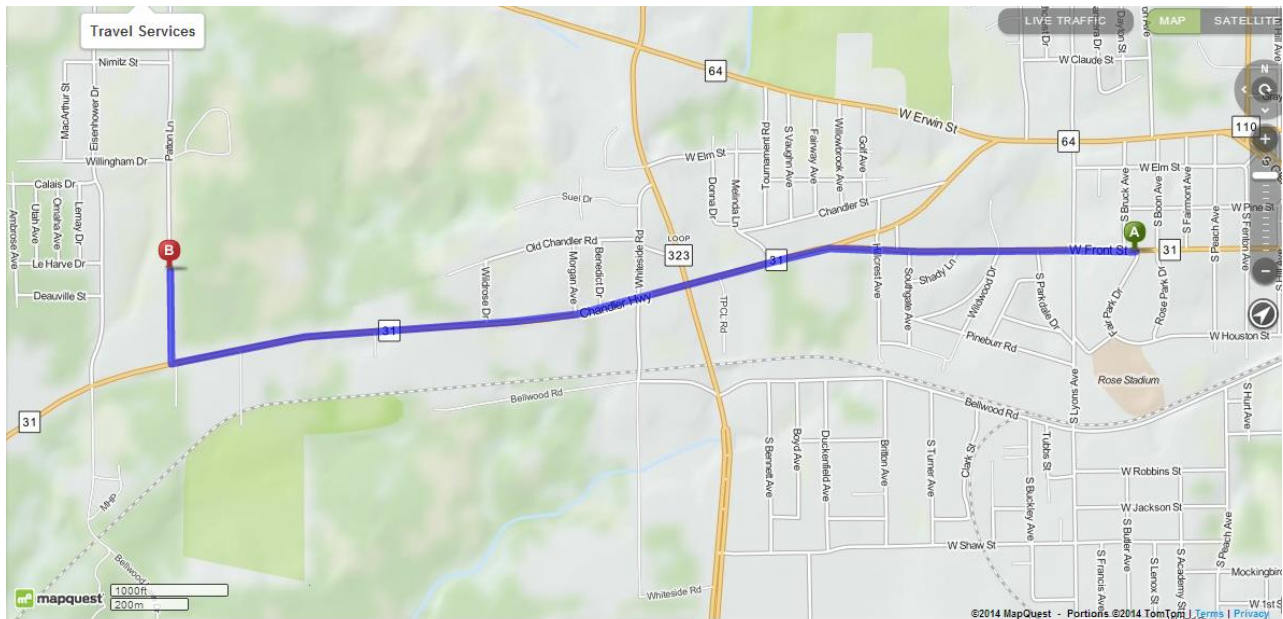

Directions to The Park of East Texas

Directions

From the West Loop 323 or the Fairgrounds:

Take Hwy 31 W (Front Street) go 2.2 miles to Patton Lane. Turn right on Patton Lane and about 1/4 mile on right will be a gate to the property.