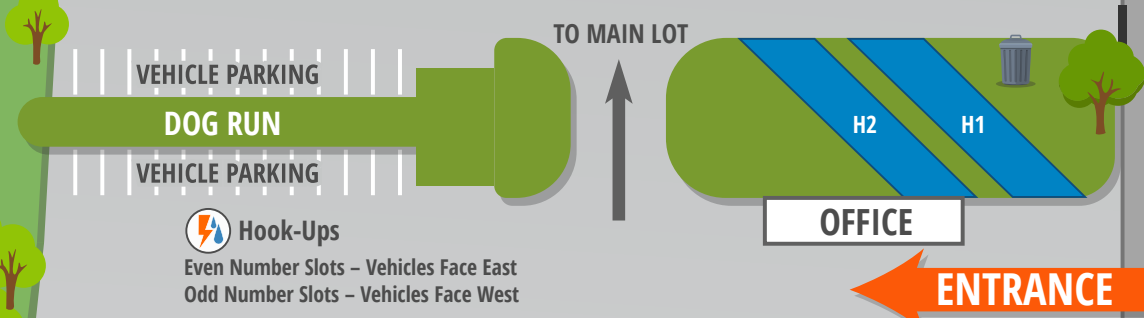

EXPO SQUARE RV PARK

-  30-33 ft.
-  34-37 ft.
-  Up to 40 ft.
-  Up to 40 ft. No Horse Trailer
-  Bathrooms/Showers Laundry
-  Trash
-  Barrier - No Entry

 Hook-Ups
Even Number Slots - Vehicles Face East
Odd Number Slots - Vehicles Face West