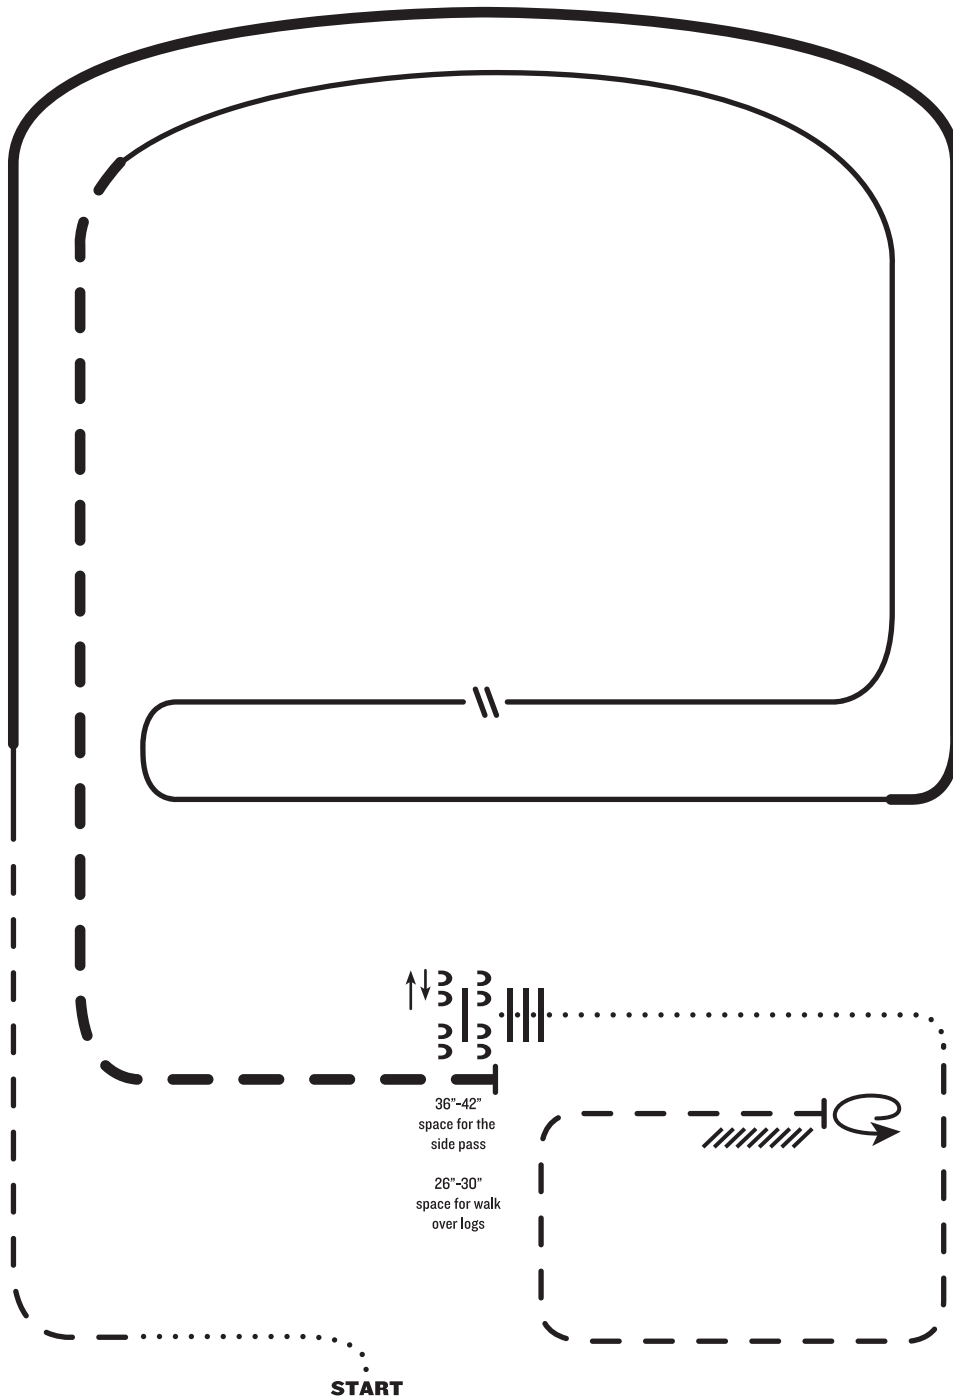

# RANCH RIDING - PATTERN 4

## LEGEND

.....	Walk
....	Extended Walk
- - -	Trot
- - - -	Extended Trot
— — —	Lope
— — — —	Extended Lope
////	Back
//	Lead Change

1. Walk
2. Trot
3. Extended lope right lead
4. Lope right lead
5. Change leads (simple or flying)
6. Lope left lead
7. Extended trot
8. Stop, side pass left, side pass right, 1/2 way
9. Walk over logs
10. Walk
11. Trot square
12. Stop, 360° turn left, and back

Note: The drawn description of this pattern is only intended for the general depiction of the pattern. Exhibitors should utilize the arena space to best exhibit their horses.