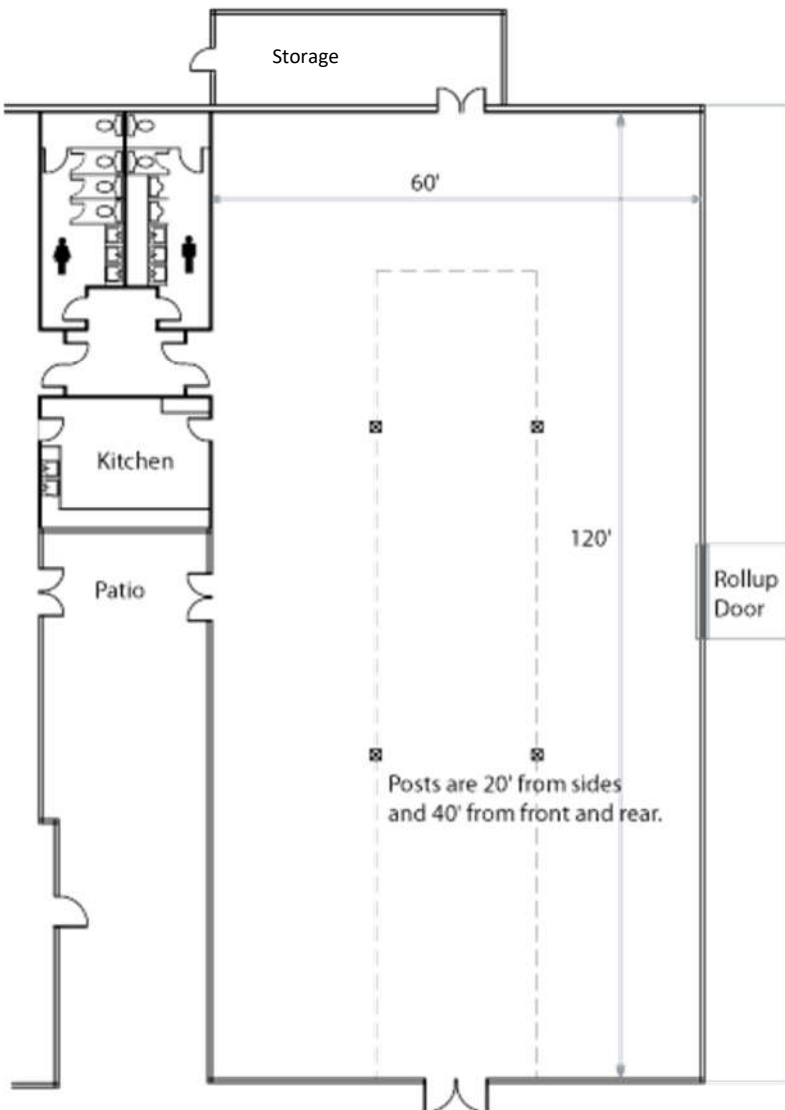

*Displayed prices do not include applicable sales tax of 8.4% on amenities. RV and dry camping is subject to 10.4% sales and lodging tax.