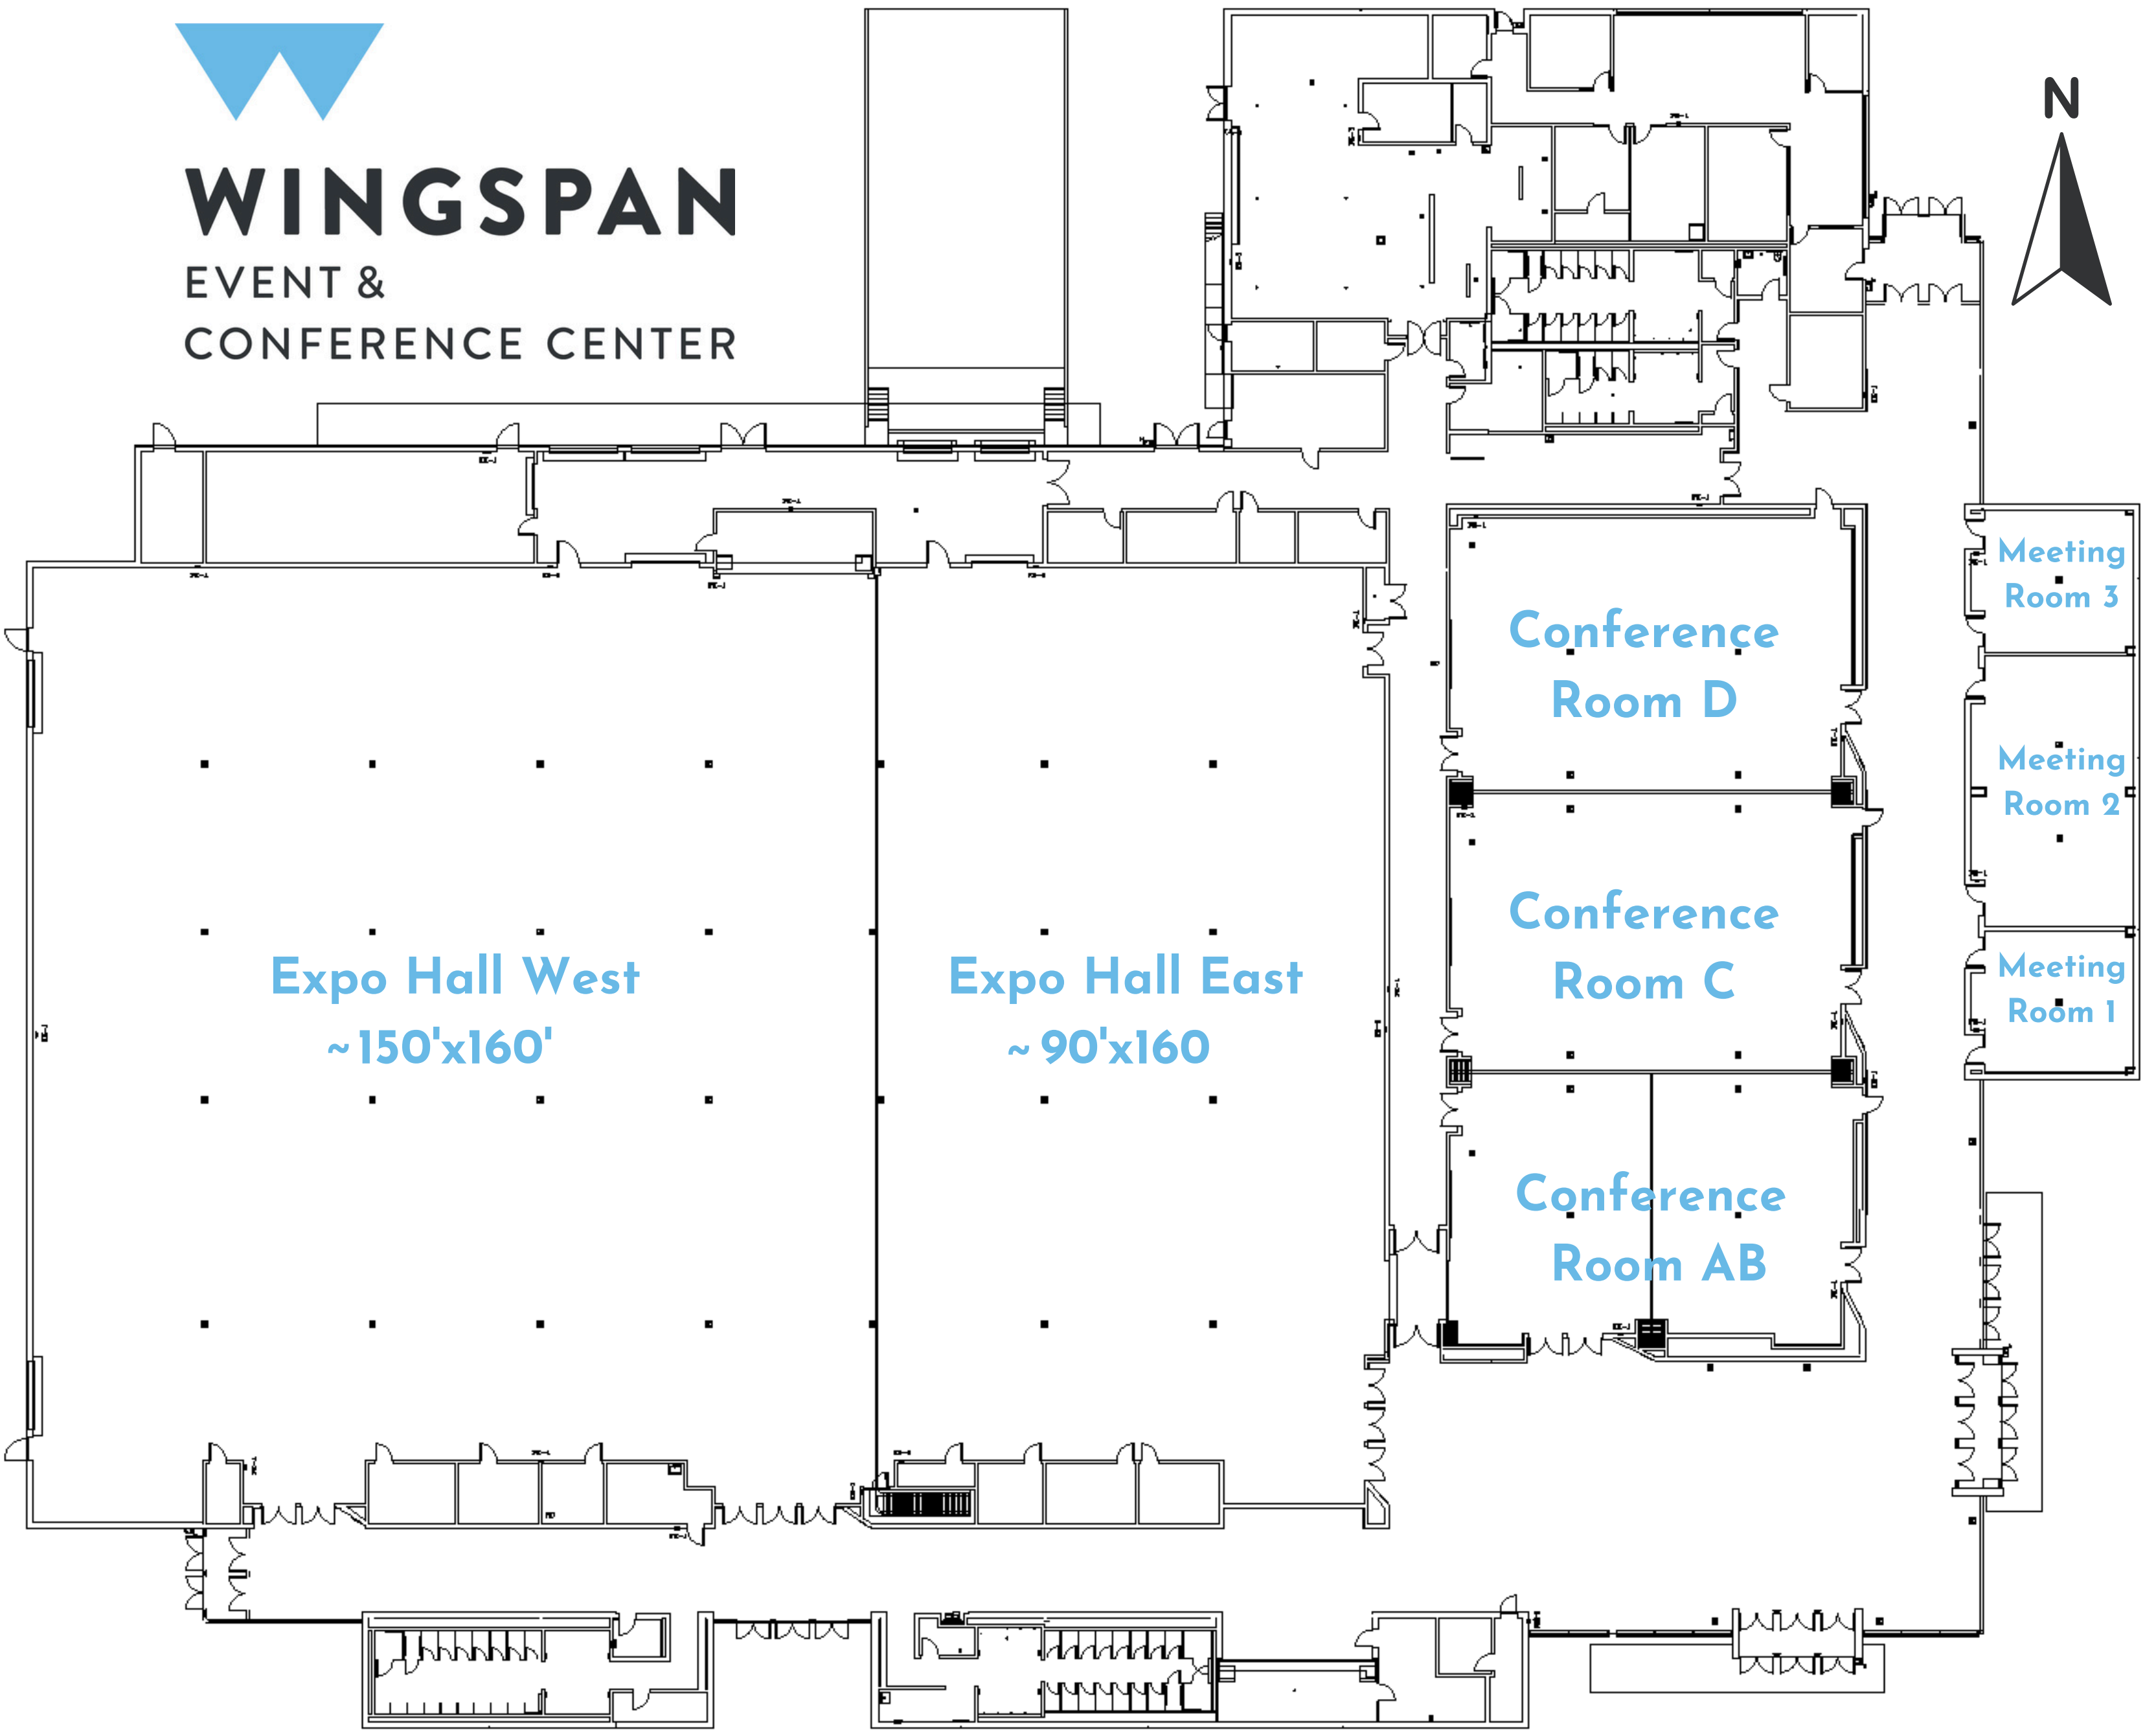

# WINGSPAN

EVENT &  
CONFERENCE CENTER

<u>Event Space</u>	<u>Square Feet</u>	<u>10x10</u>	<u>Lecture</u>	<u>Classroom</u>	<u>Banquet</u>
Entire Expo	39,250	203	2,610	2,112	2,032
Expo West	24,720	129	1,624	1,344	1,360
Expo East	14,530	74	943	768	672
Entire Conf Room	10,225	48	1,008	522	480
Conf Room AB	3,325	15	300	160	160
Conf Room C	3,475	15	300	160	160
Conf Room D	3,420	15	300	160	160
Meeting Room 1	696	N/A	60	24	32
Meeting Room 2	1,353	N/A	130	54	64
Meeting Room 3	694	N/A	60	24	32