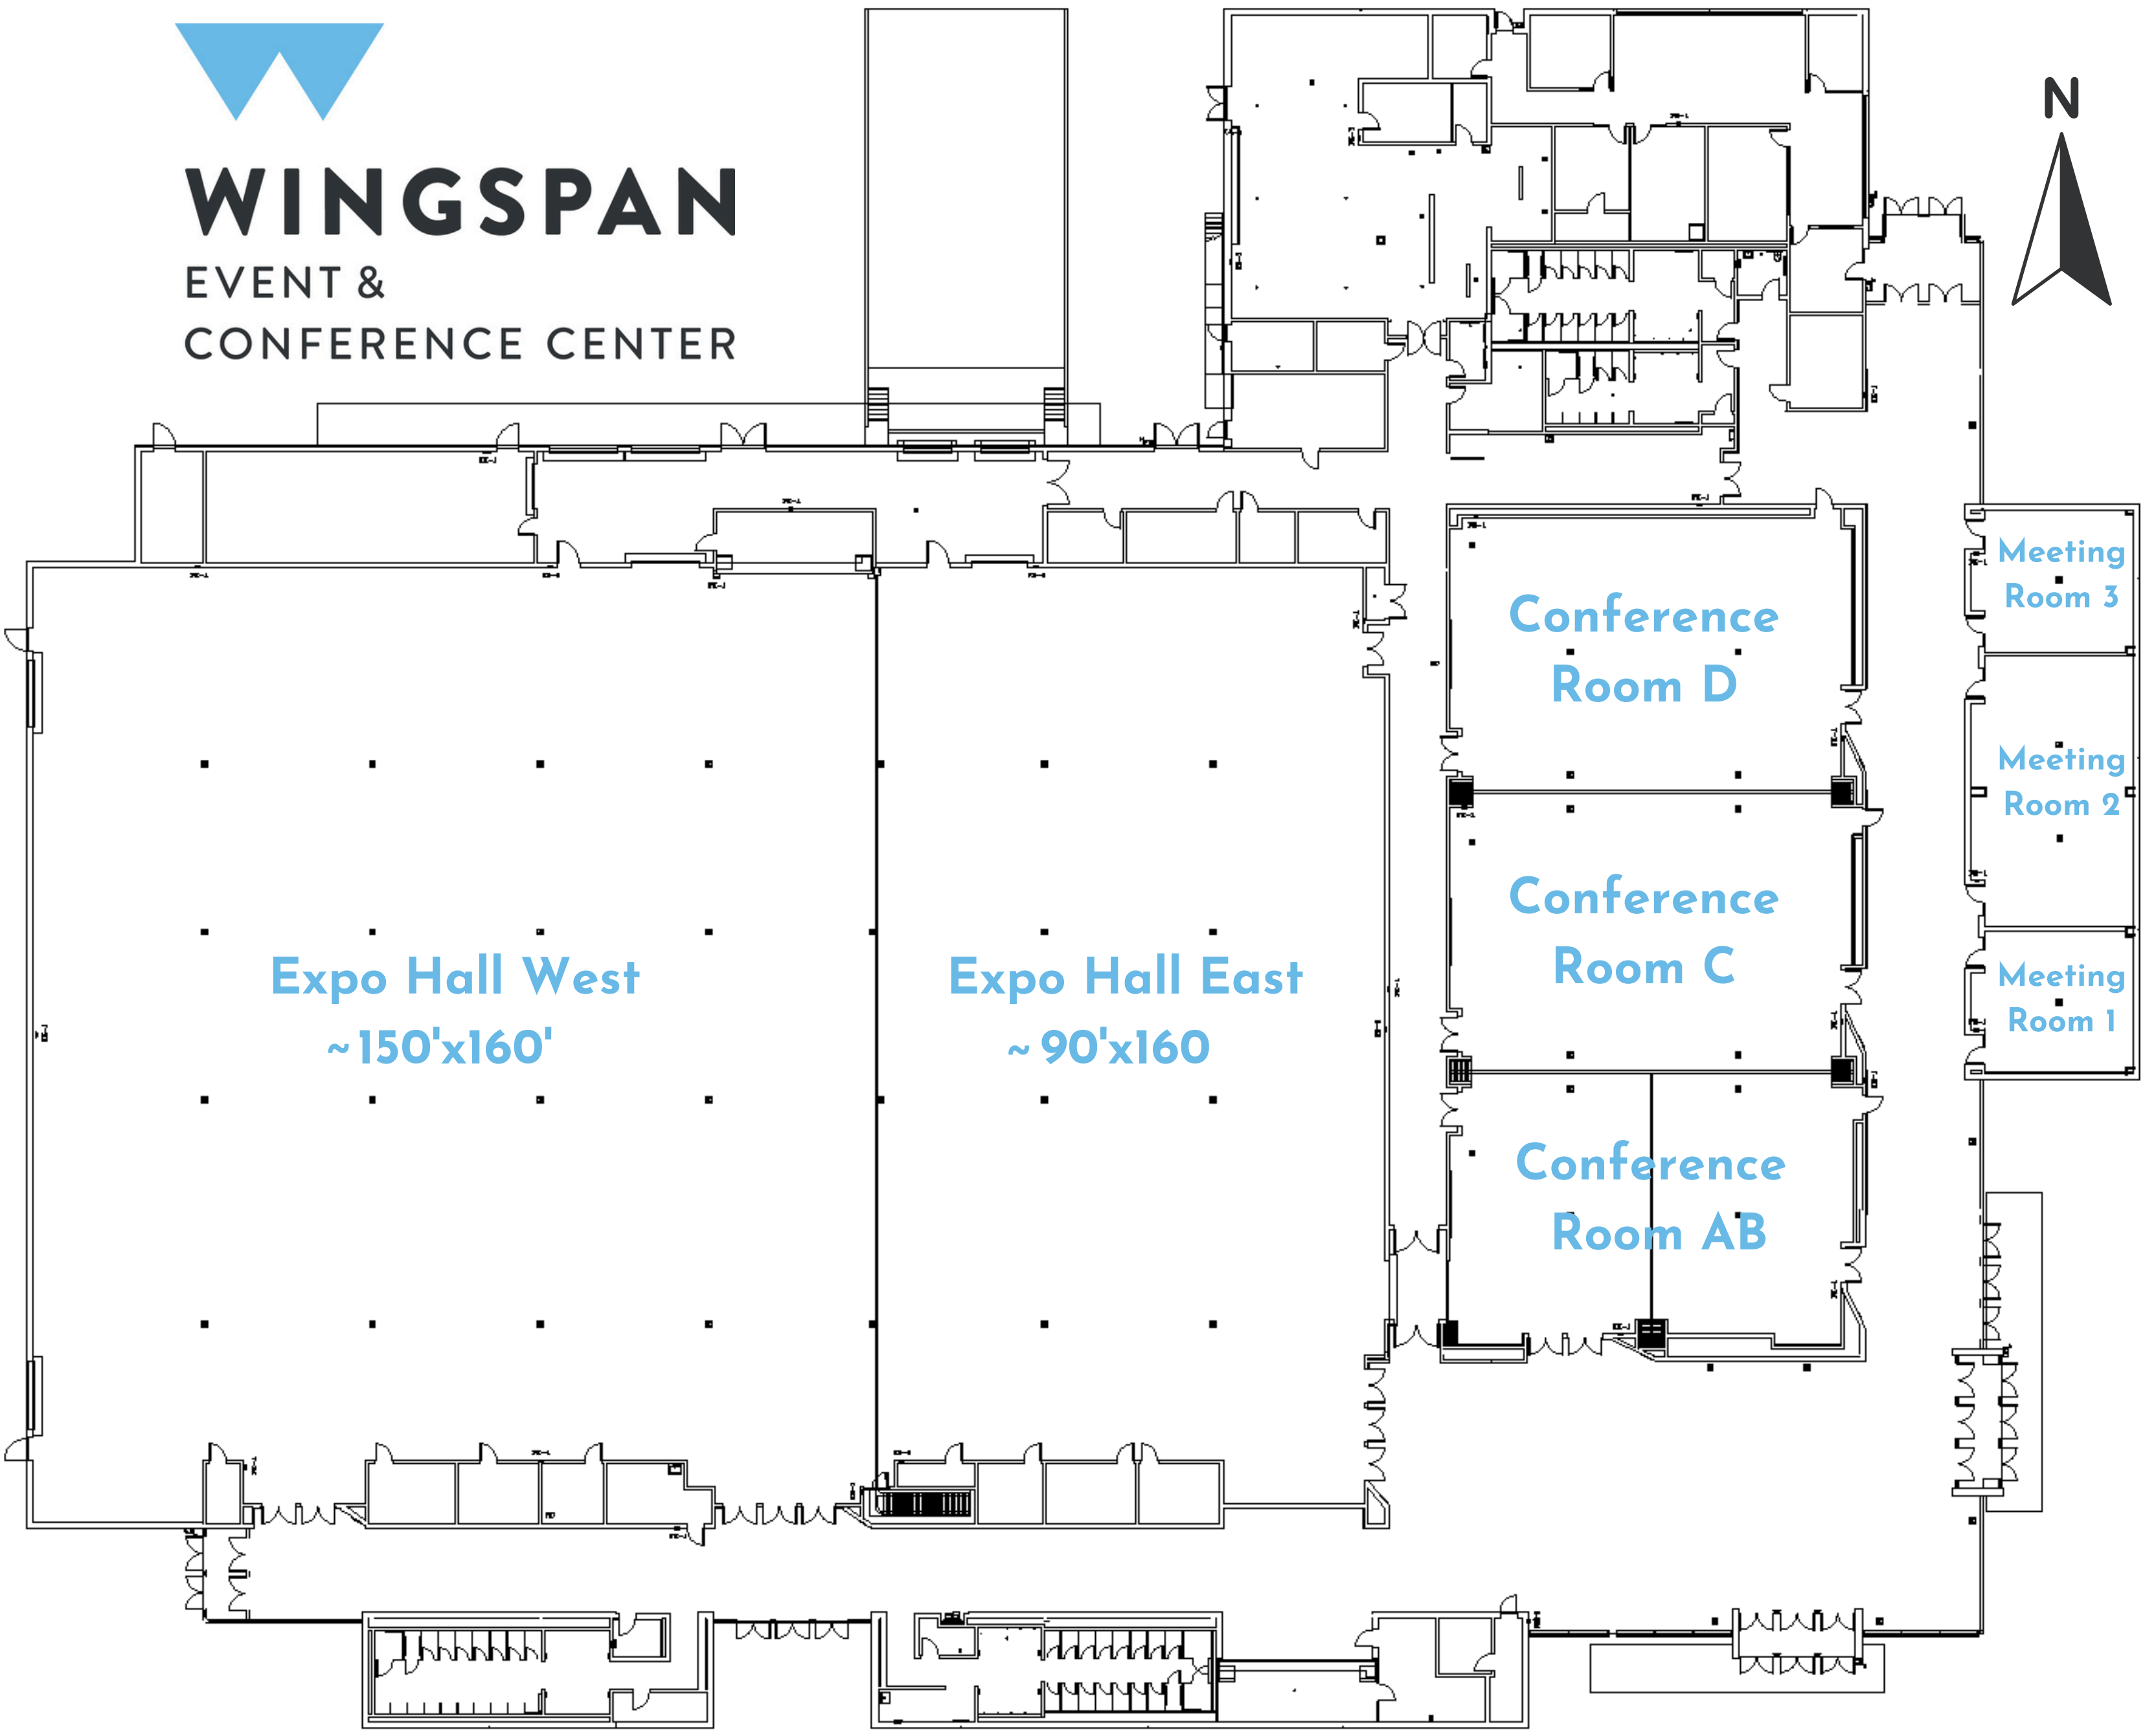

# WINGSPAN

EVENT &  
CONFERENCE CENTER

<u>Event Space</u>	<u>Event Day</u>	<u>Move In/Out</u>	<u>Sq. Ft.</u>	<u>10x10</u>	<u>Lecture</u>	<u>Classroom</u>	<u>Banquet</u>
Entire Expo	\$5,224	\$2,612	39,250	203	2,610	2,112	2,032
Expo West	\$3,290	\$1,645	24,720	129	1,624	1,344	1,360
Expo East	\$1,934	\$967	14,530	74	943	768	672
Entire Conf Room	\$2,662	\$1,331	10,225	48	1,008	522	480
Conf Room AB	\$866	\$433	3,325	15	300	160	160
Conf Room C	\$904	\$452	3,475	15	300	160	160
Conf Room D	\$890	\$445	3,420	15	300	160	160
Meeting Room 1	\$450	\$225	696	N/A	60	24	32
Meeting Room 2	\$617	\$309	1,353	N/A	130	54	64
Meeting Room 3	\$450	\$225	694	N/A	60	24	32