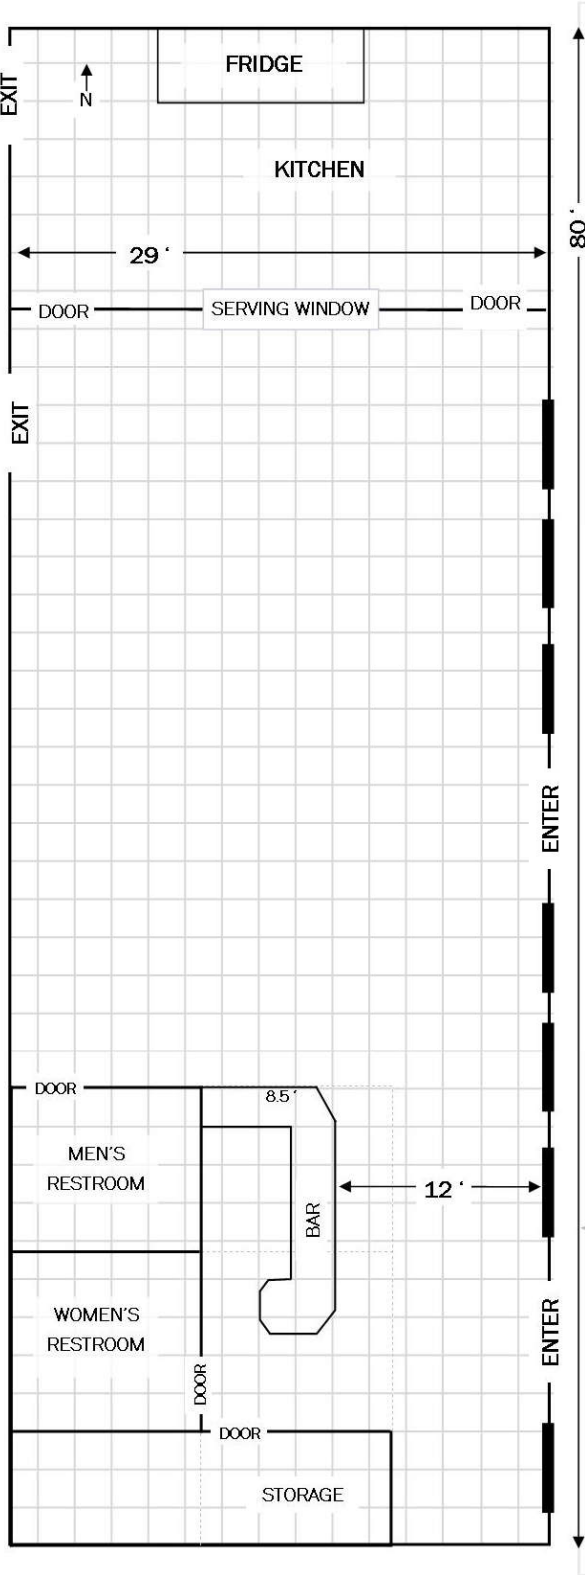

Kittitas Valley Event Center
 901 E 7th Ave
 Ellensburg, WA 98926
 (509) 962-7639

Western Town Dance Hall

Maximum Capacity:	
Standing	140
Theater	100
Dining	100
Class	50
Size:	
80'x29'	2,320 sq. ft.

Note: We cannot seat more than the stated maximum capacity for the room

****Event setup must be turned in no later than 2 weeks prior to the event**

- Daily Rate \$450.00
- Furnished with 14 round tables and 1 rectangle

Available Amenities*

- ___ Data projector & cart \$55.00 Day
- ___ Portable PA (small) \$55.00 Day