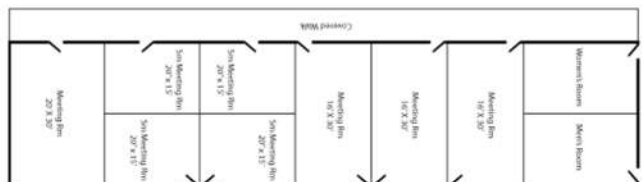

Kittitas Valley Event Center
 901 E 7th Ave
 Ellensburg, WA 98926
 (509) 962-7639

Western Town Dance Hall

Maximum Capacity:	
Standing	140
Theater	100
Dining	100
Class	50
Size:	
80'x29'	2,320 sq. ft.

Note: We cannot seat more than the stated maximum capacity for the room

****Event setup must be turned in no later than 2 weeks prior to the event**

- Daily Rate \$450.00
- Furnished with 14 round tables and 1 rectangle

Available Amenities*

- ___ Data projector & cart \$55.00 Day
- ___ Portable PA (small) \$55.00 Day