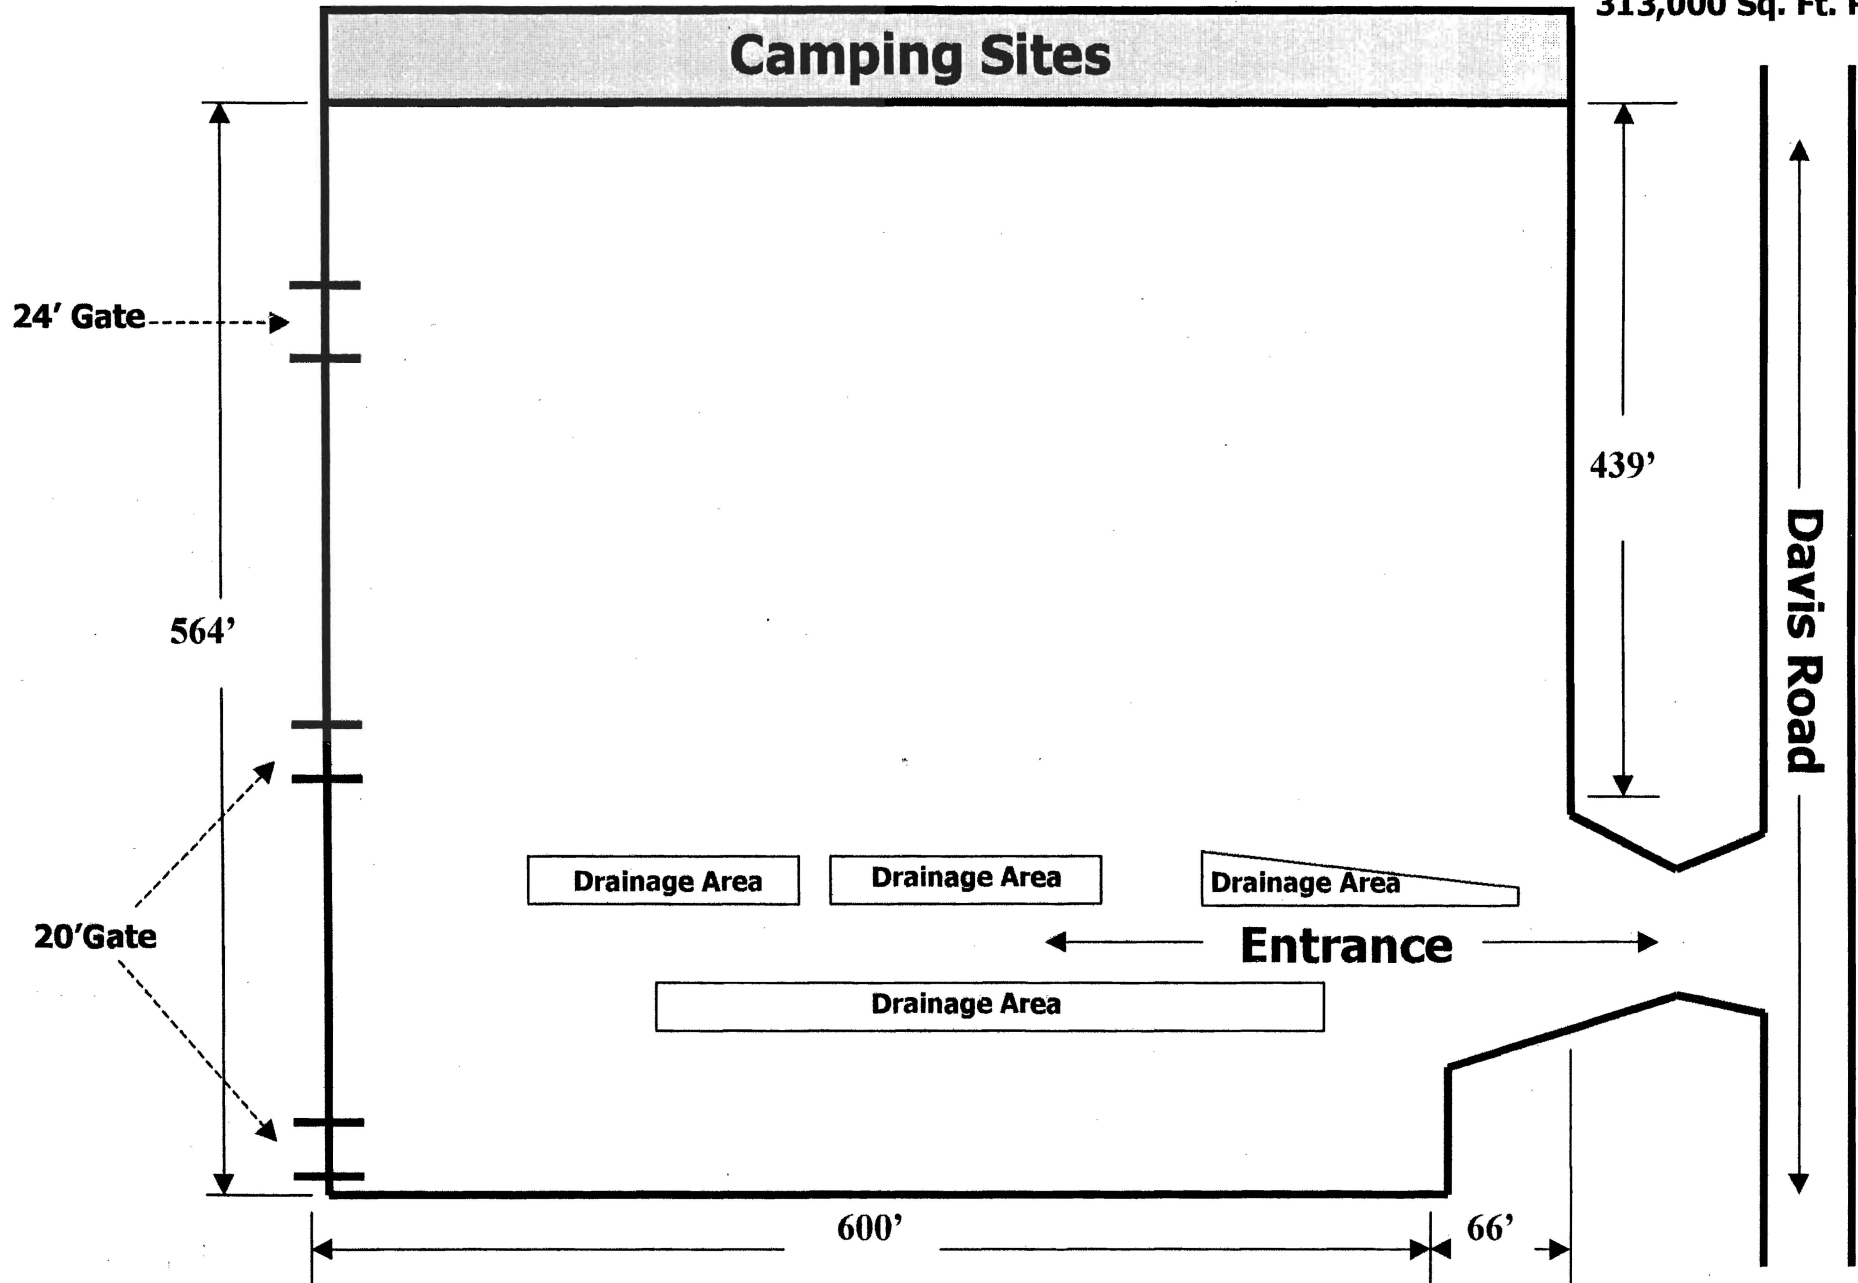

Parking and Grounds

Davis Road Lot

313,000 Sq. Ft. Paved

3/14/2005

24