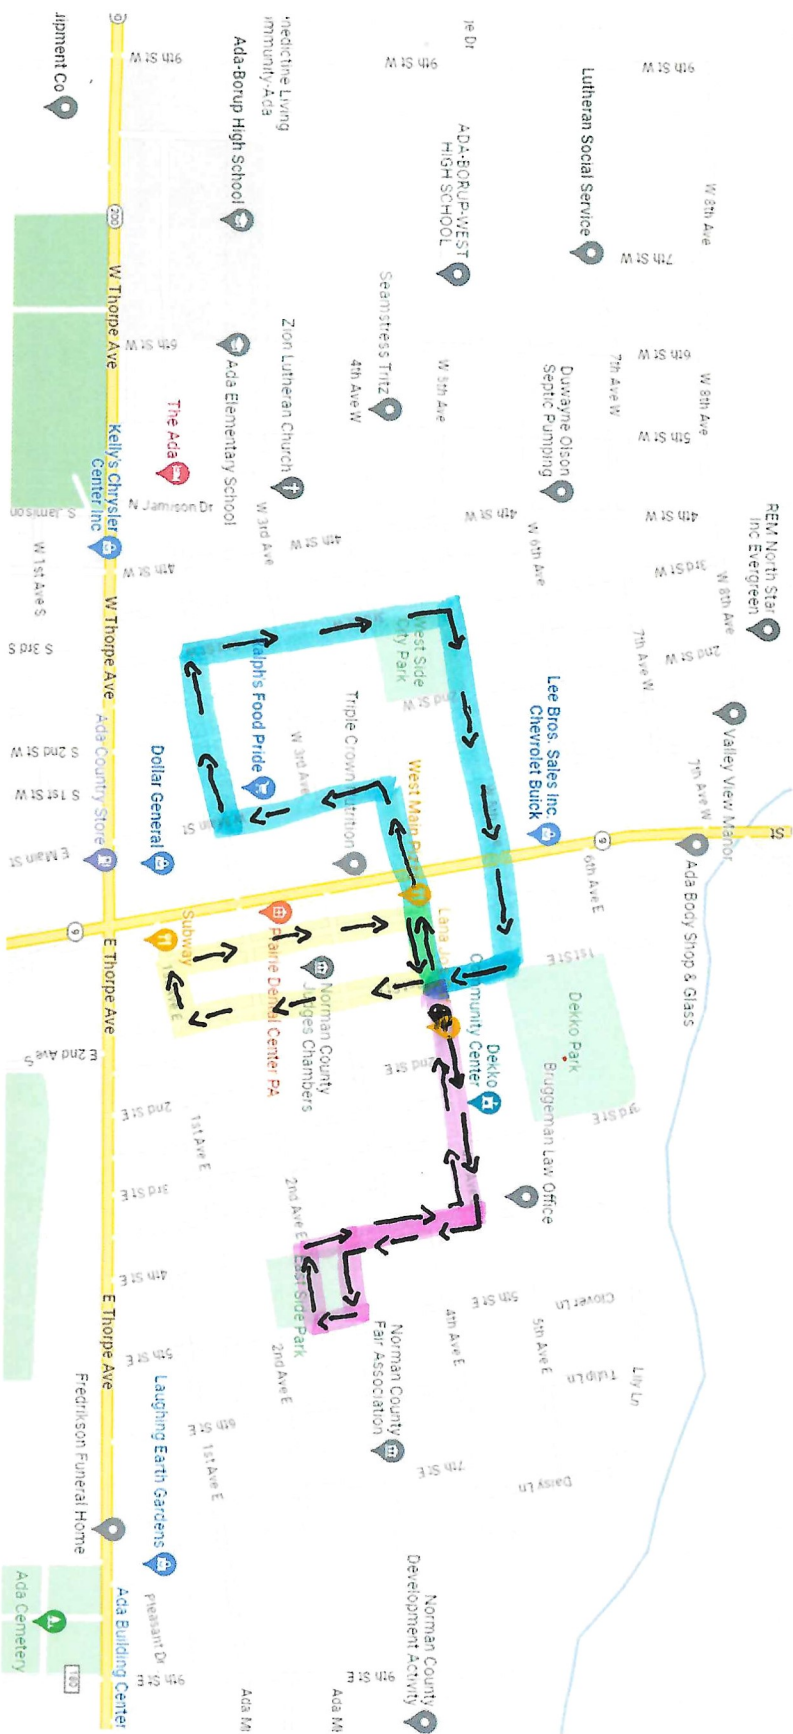

Inspire, Inc. Walking Path Ada, MN

Begin at Dekko Park

Yellow Path = .5 Miles

Pink Path = .8 Miles

Blue Path = 1 Mile