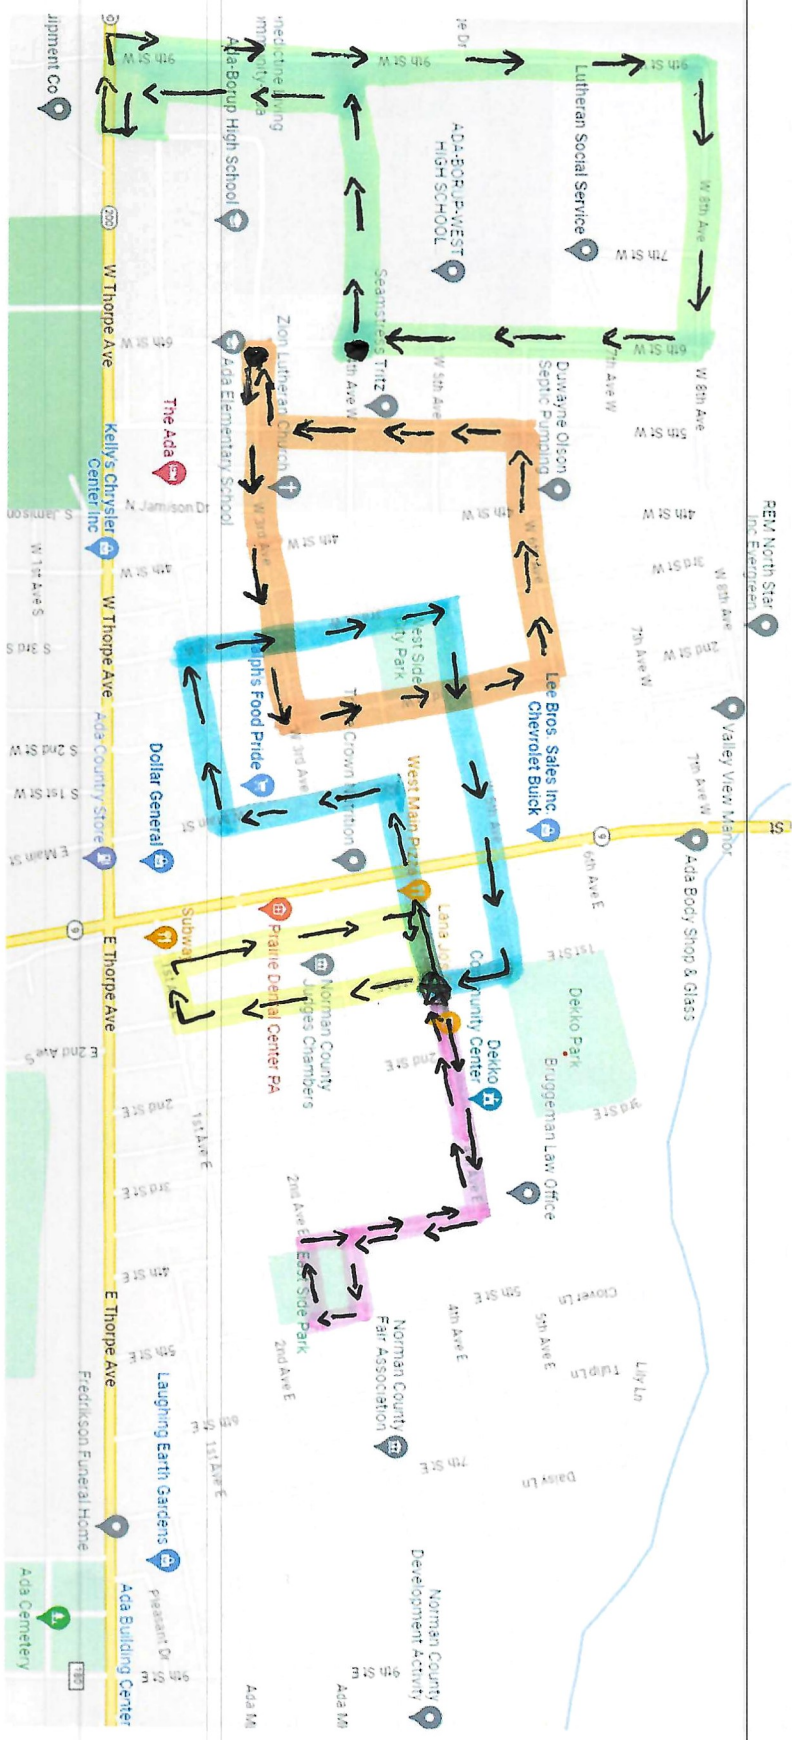

Inspire, Inc. Walking Path Ada, MN

Begin at Dekko Park

Begin to the East of the school

Yellow Path = .5 Miles

Orange Path = 1.1 Miles

Pink Path = .8 Miles

Green Path = 1.8 Miles

Blue Path = 1 Mile