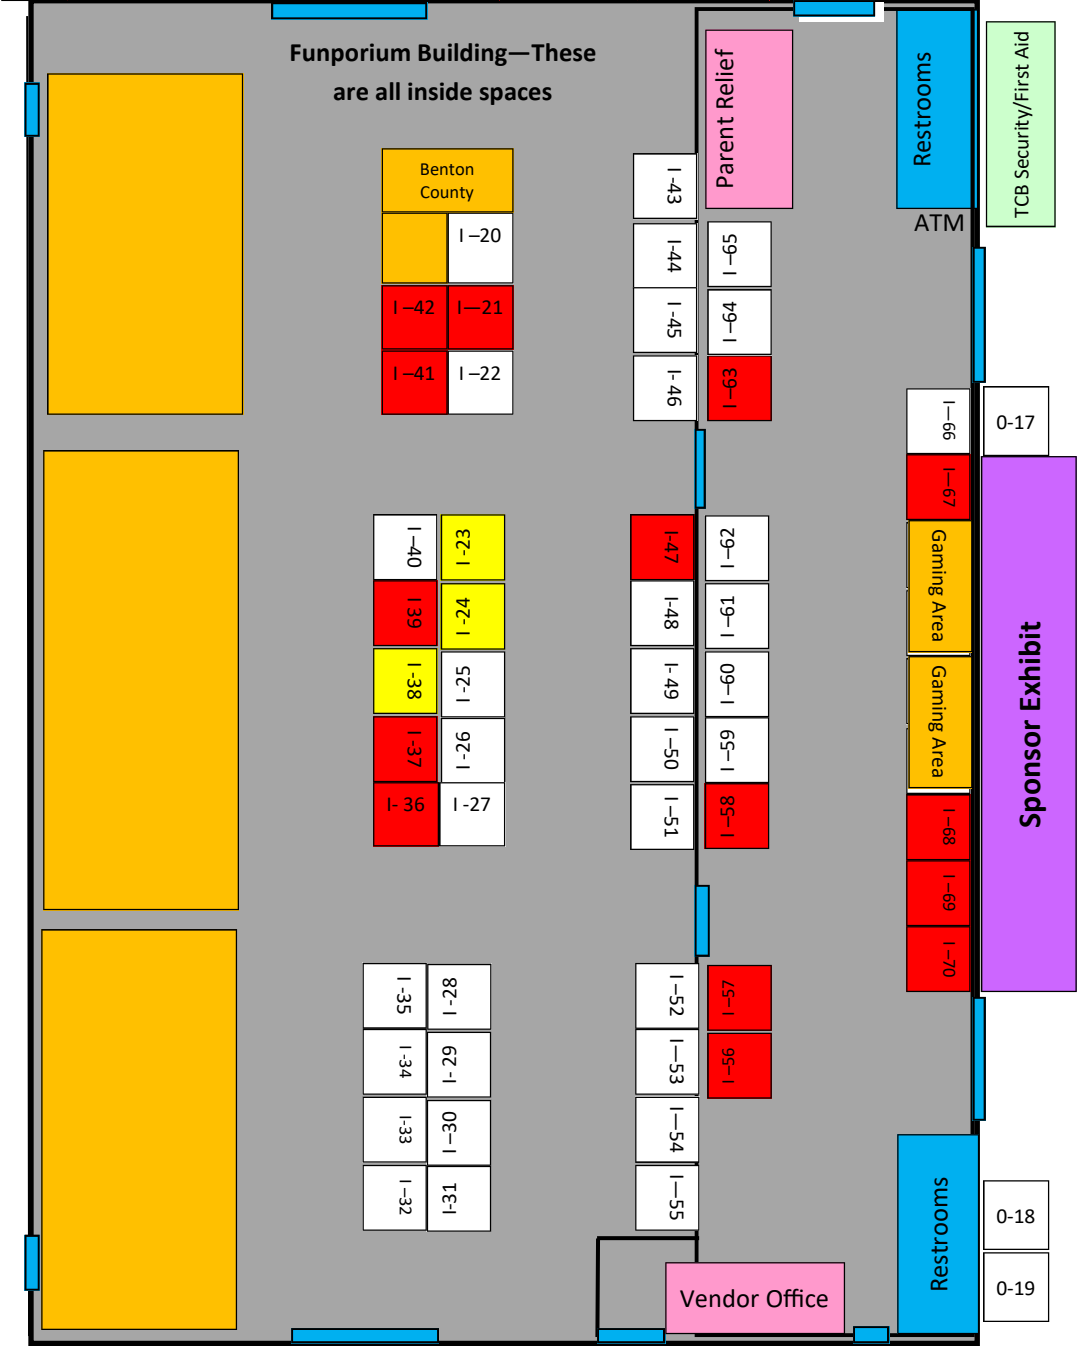

Oak Grove Stage, Benton Oaks Tap House & Food Vendors

Entertainment Stage

BEER BOOTH

0-10	0-11	0-12	0-13	0-14	0-15	0-16
------	------	------	------	------	------	------

This way (left) to 4-H Area, Rodeo & Open Class Poultry & Cavies

Central Plaza—These are all outside spaces

This way (right) to Main Stage Lawn

INFO Booth

0-1	0-2	0-3	0-4	0-5	0-6	0-7	0-8	0-9
-----	-----	-----	-----	-----	-----	-----	-----	-----

Food Booth

North

Funporium Building—These are all inside spaces

Sponsor Exhibit

Sponsor Exhibit

All booths are 10' x 10'

Key: O=Outside; I = Inside

open	hold	sold
------	------	------

Programming

Floral Courtyard