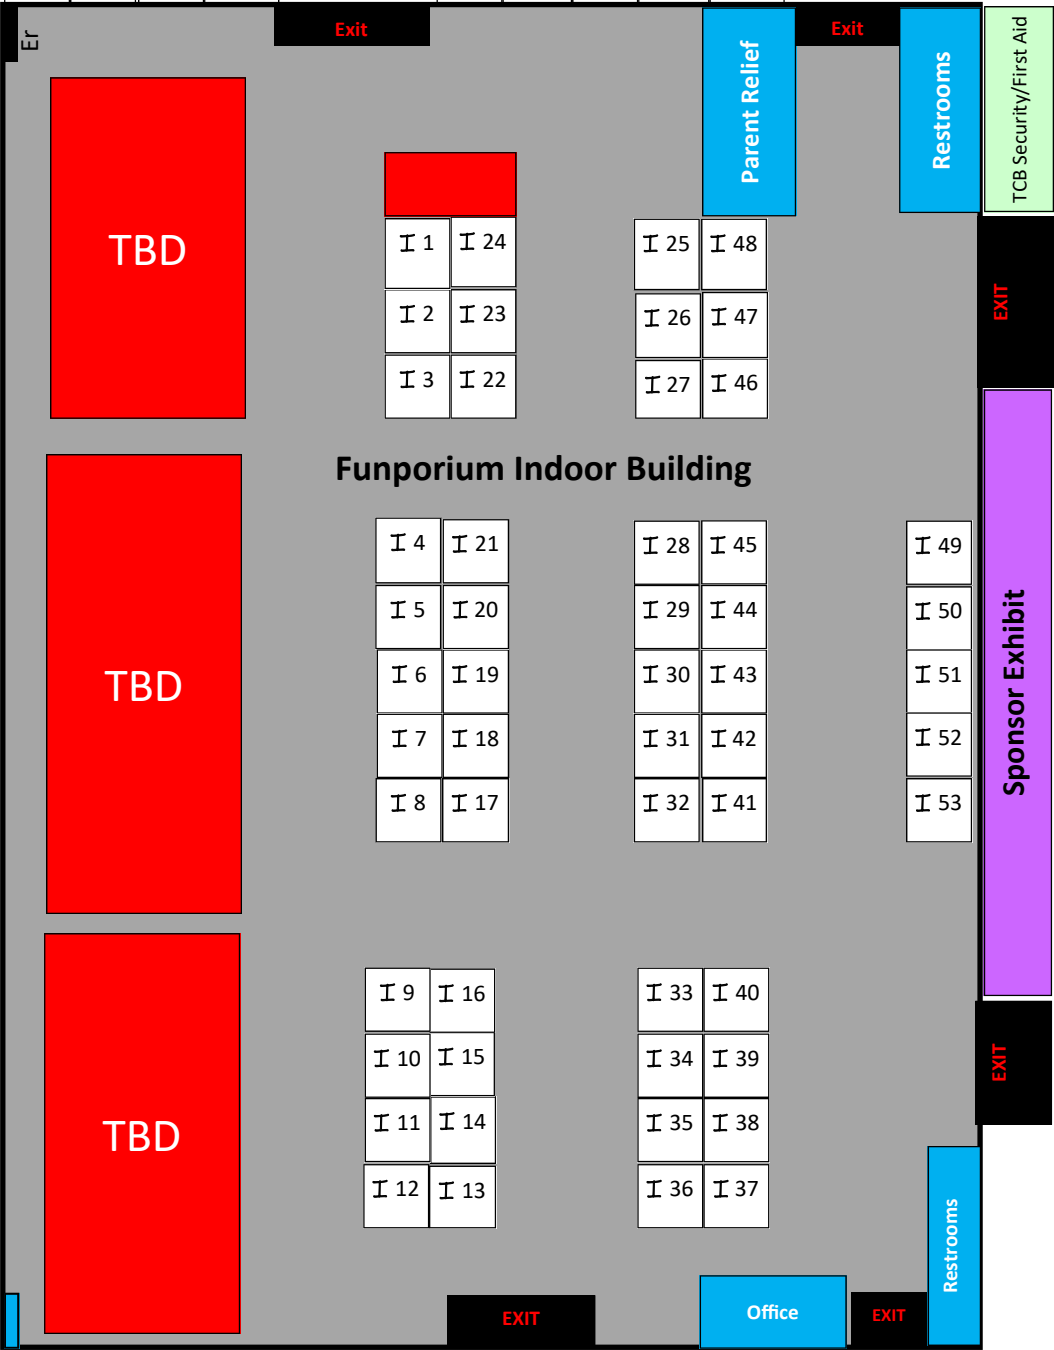

Oak Grove Stage, Benton Oaks Tap House & Food Vendors

O 10 O 11 O 12 O 13 O 14 O 15 O 16

INFO Booth

ATM

Left to 4-H Area, Rodeo & Open Class Poultry & Cavies

Central Outdoor Plaza

Right to Main Stage Lawn

O 1 O 2 O 3 O 4 O 5 O 6 O 7 O 8 O 9 O 17

Rainier Carnival

Sponsor Exhibit

Sponsor Exhibit

KEY

O = Outside booth
I = Inside booth

Open (white box)
Sold (red box)

Floral Courtyard