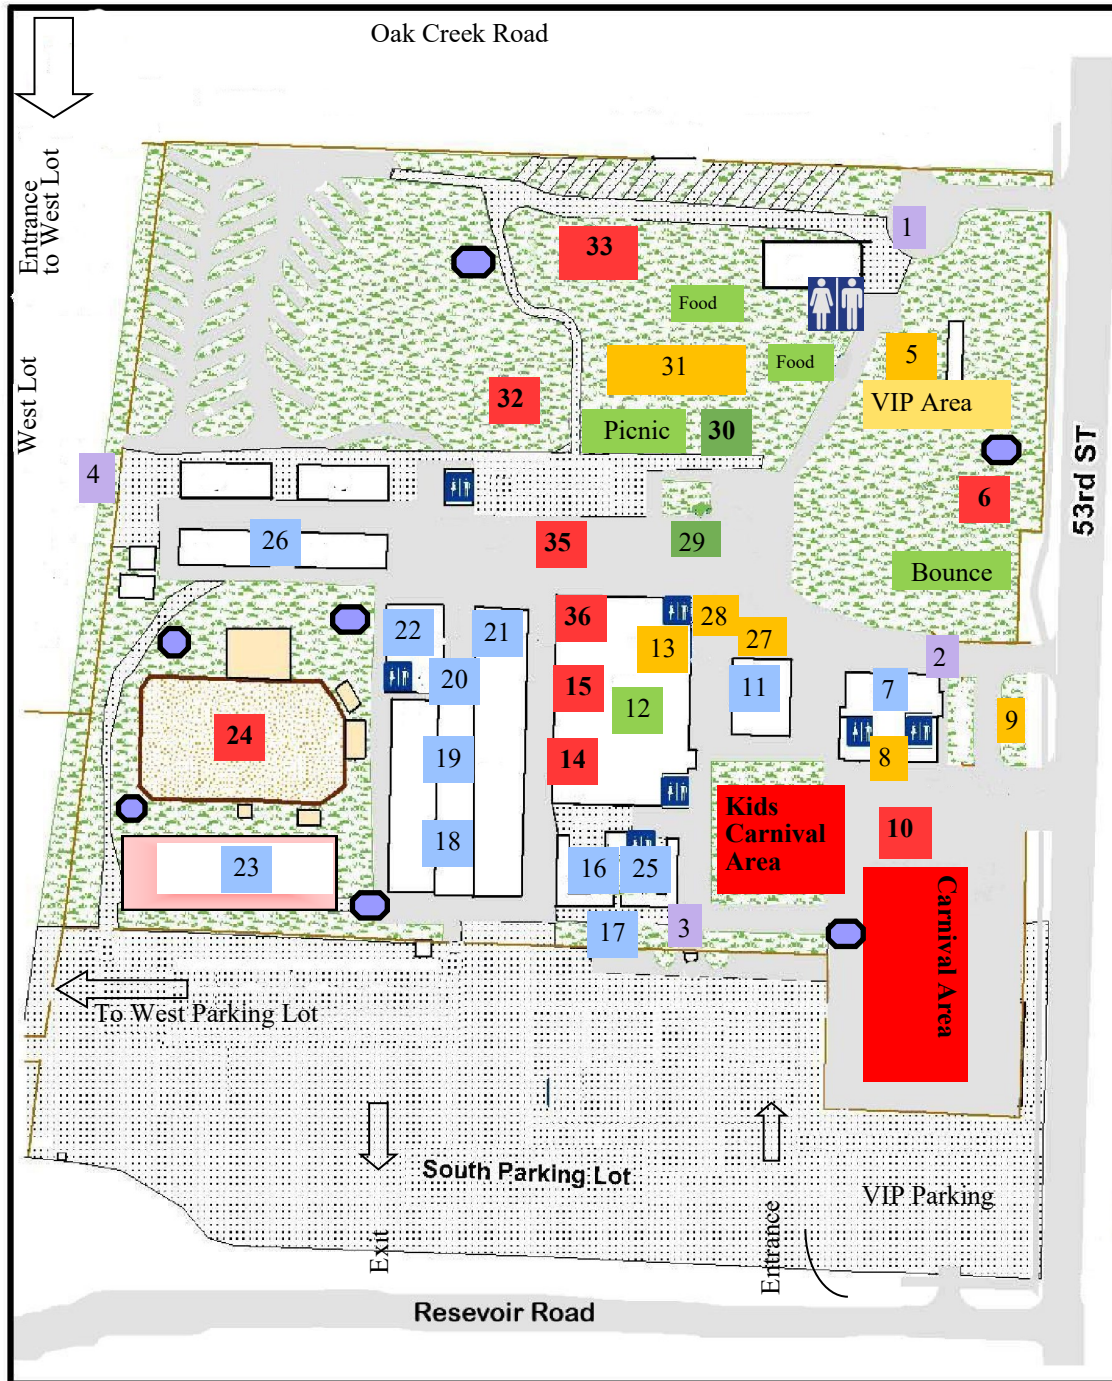

2024 Fairgrounds Map

Benton County Fair & Rodeo

1. Red Gate (No Public Access)
 2. Purple Gate - Will Call, Drop Off
 3. Blue Gate (South Parking Lot)
 4. Orange Gate (West Parking Lot)
 5. Fair Office - BCSO Reserves Command Center
 6. Main Stage
 7. Auditorium - Crafts, Fiber & Fine Arts, Photography
 8. Jamison Room
 9. Bike Parking
 10. Carnival Office
 11. 4-H Exhibits Building
 12. Funporium - Shopping and Family Fun
 13. Parent Relief Booth/Wheelchairs
 14. First Force Robotics
 15. Willamette Cascade Railroad Club Train Displays
 16. Floral Courtyard - Flowers & Land Products
 17. Master Gardener's Demo Garden
 18. 4-H Beef Ring
 19. 4-H Livestock Exhibits
 20. Small Animal Ring
 21. Auction Ring
 22. Guerber Hall - Poultry, Rabbits, Cavies, 4-H Office
 23. Beef Barn
 24. Rodeo Arena
 25. Floral Courtyard - Ice Cream Social & Bingo
 26. Open Class Sheep & Goat Barns
 27. Information Booth
 28. First Aid/TCB Security Command Center
 29. Beer Service
 30. Hard Liquor
 31. Food Court
 32. Oak Grove Stage
 33. Samaritan Health Picnic
 34. Benton County Sheriffs Office
- Portable Toilet/Handwashing Station
- Gates Rides/Attractions Service Exhibits Vendors

Benton County Fair-grounds is a tobacco and smoke-free facility.