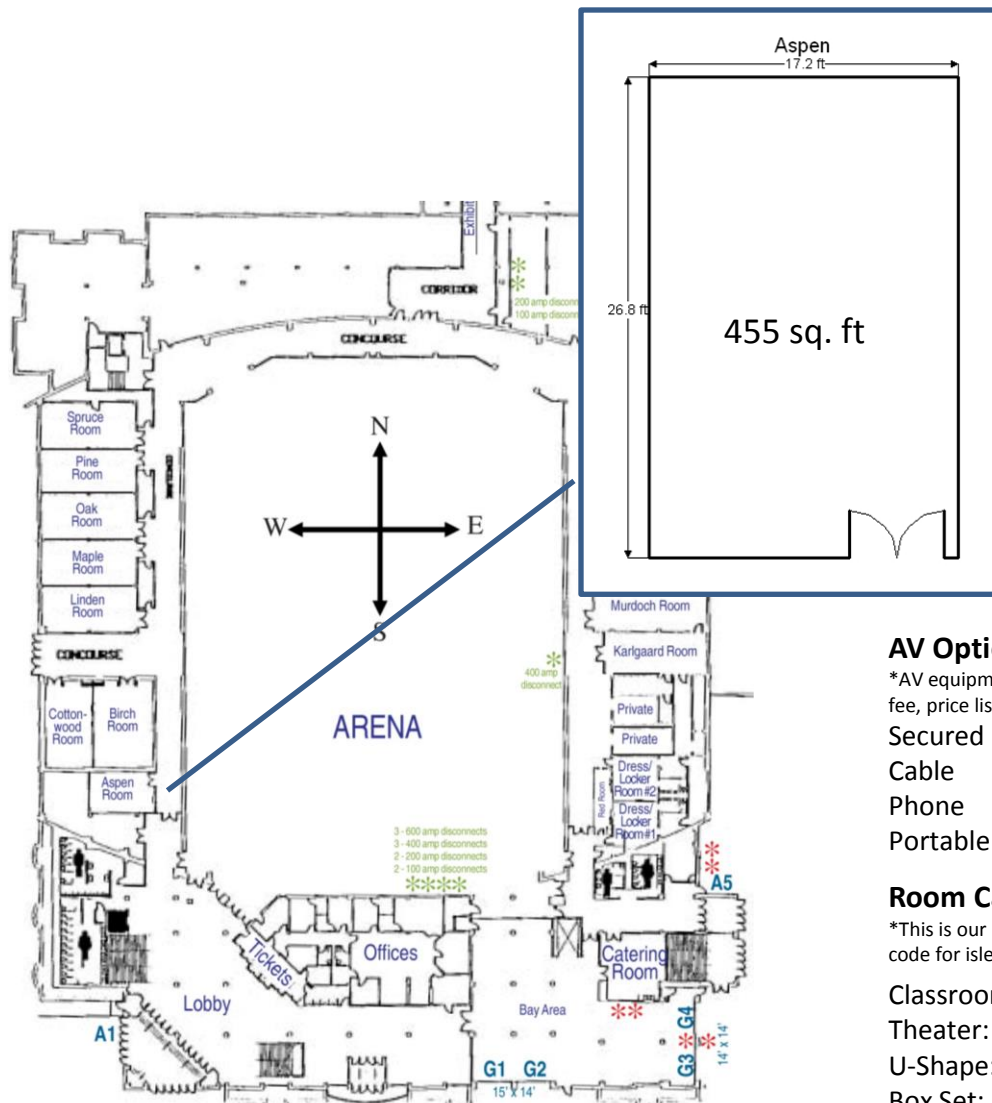

Aspen Room

Located on the West Side of the Arena.

AV Options:

- *AV equipment may be provided at an additional fee, price list can be provided by request
- Secured Hard-line Internet
- Cable
- Phone
- Portable Sound

Room Capacities

- *This is our recommended capacities to maintain fire code for isle and entries
- Classroom: 22ppl
- Theater: 35ppl
- U-Shape: 18ppl
- Box Set: 20ppl