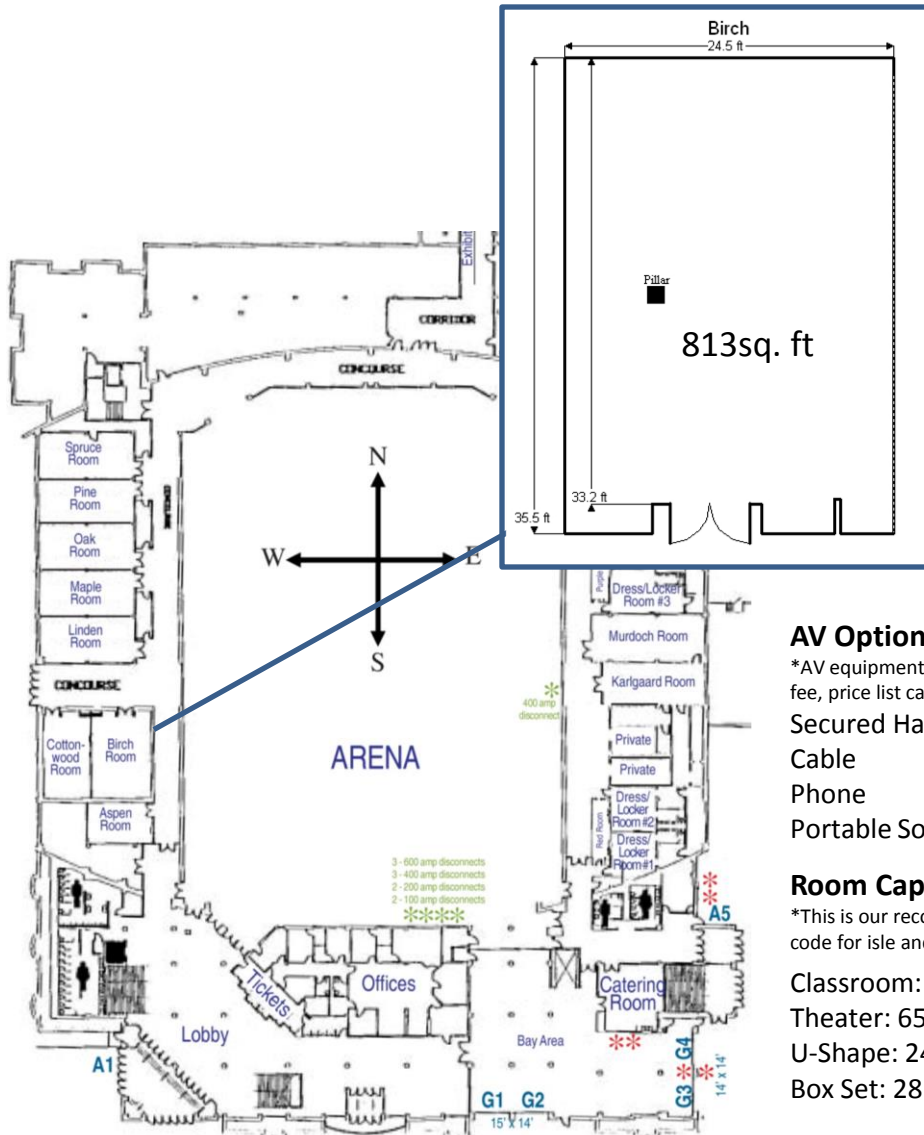

Birch Room

Located on the West Side of the Arena.

AV Options:

*AV equipment may be provided at an additional fee, price list can be provided by request

- Secured Hard-line Internet
- Cable
- Phone
- Portable Sound

Room Capacities

*This is our recommended capacities to maintain fire code for isle and entries

- Classroom: 40ppl
- Theater: 65ppl
- U-Shape: 24ppl
- Box Set: 28ppl