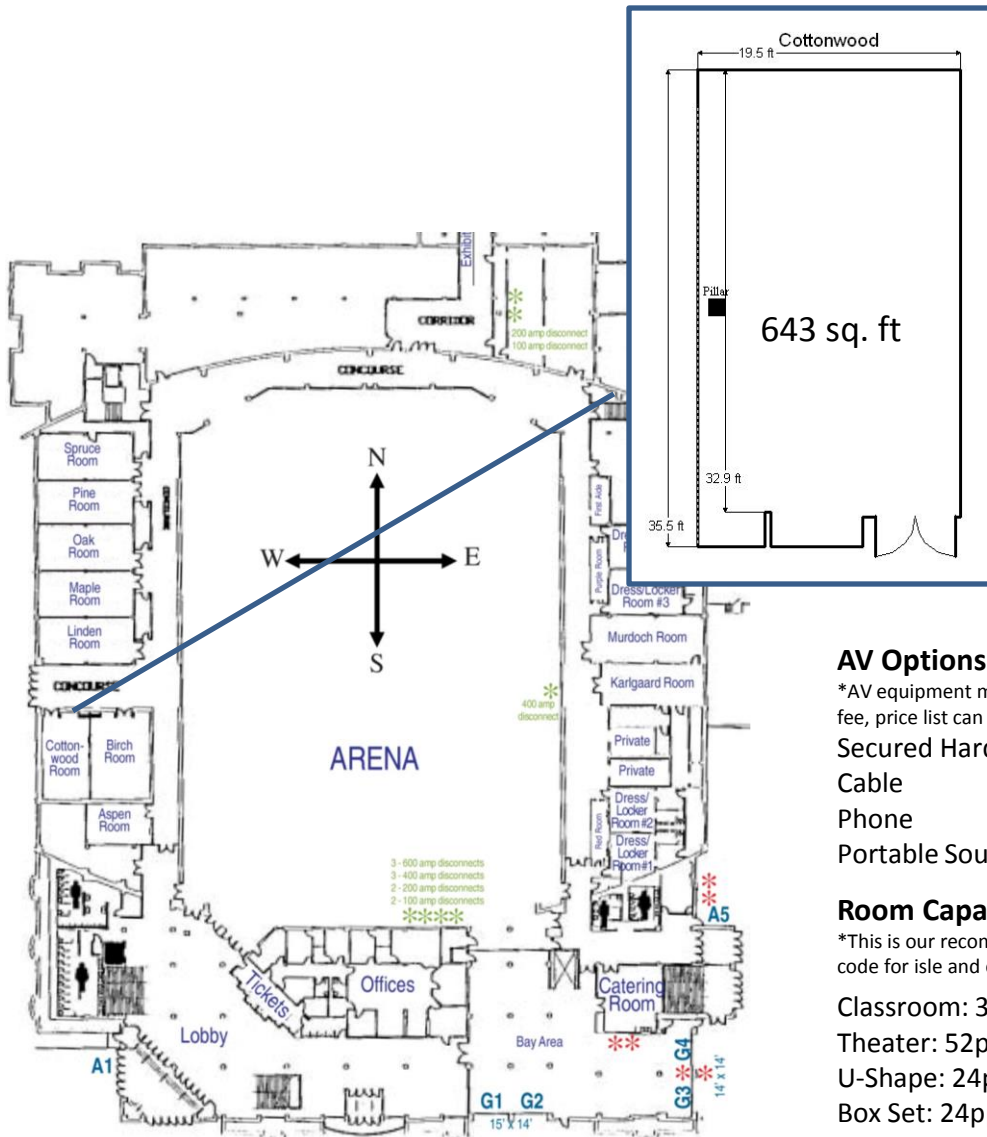

Cottonwood Room

Located on the West Side of the Arena.

AV Options:

*AV equipment may be provided at an additional fee, price list can be provided by request

- Secured Hard-line Internet
- Cable
- Phone
- Portable Sound

Room Capacities

*This is our recommended capacities to maintain fire code for isle and entries

- Classroom: 30ppl
- Theater: 52ppl
- U-Shape: 24ppl
- Box Set: 24ppl

Cottonwood
30 Chairs

Cottonwood
32 Chairs