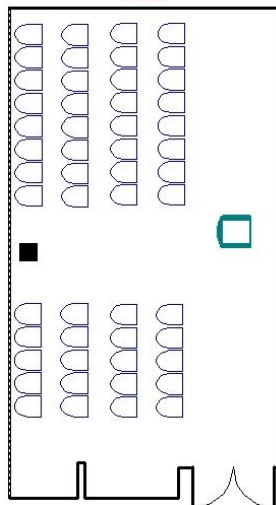

Room Capacities

*This is our recommended capacities to maintain fire code for isle and entries

- Classroom: 30ppl
- Theater: 52ppl
- U-Shape: 24ppl
- Box Set: 24ppl

Cottonwood
30 Chairs

Cottonwood
32 Chairs