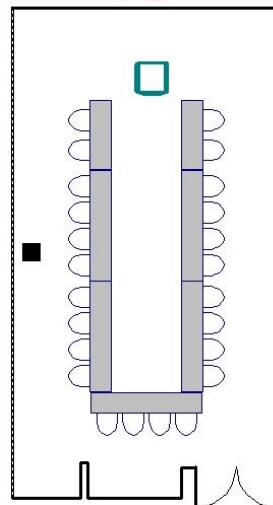

Cottonwood
24 Chairs