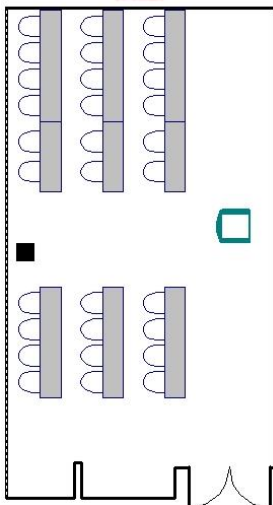

Cottonwood Room

Located on the West Side of the Arena.

AV Options:

*AV equipment may be provided at an additional fee, price list can be provided by request

- Secured Hard-line Internet
- Cable
- Phone
- Portable Sound

Room Capacities

*This is our recommended capacities to maintain fire code for isle and entries

- Classroom: 30ppl
- Theater: 52ppl
- U-Shape: 24ppl
- Box Set: 24ppl

Cottonwood
30 Chairs

Cottonwood
32 Chairs