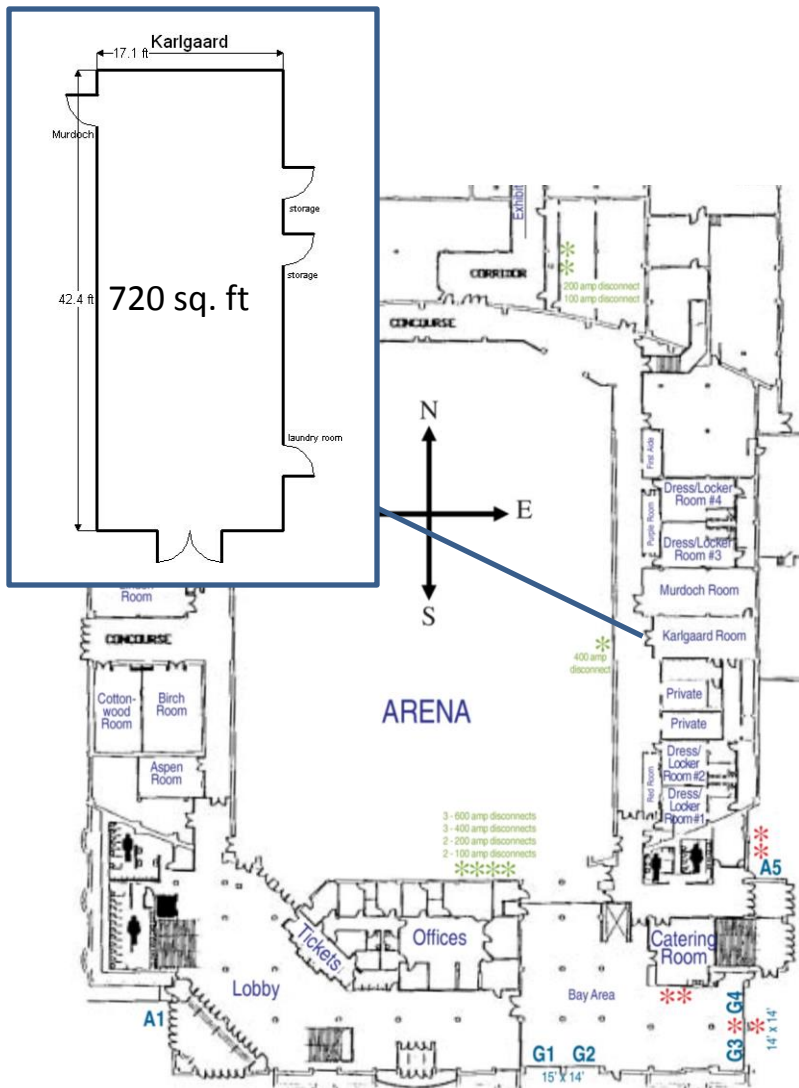

Karlgard Room

Located on the East Side of the Arena.

AV Options:

- *AV equipment may be provided at an additional fee, price list can be provided by request
- Secured Hard-line Internet
- Cable
- Phone
- Portable Sound

Room Capacities

- *This is our recommended capacities to maintain fire code for isle and entries
- Classroom: 28ppl
- Theater: 62ppl
- U-Shape: 28ppl
- Box Set: 32ppl