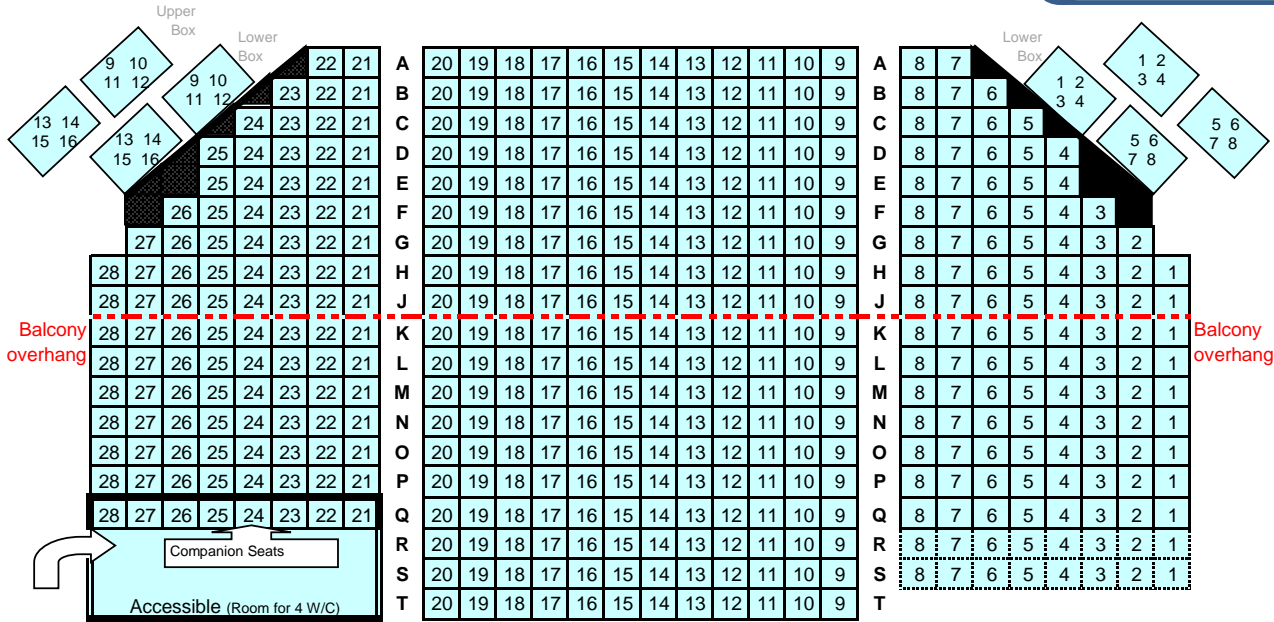

Christmas With Lorie Line

Wednesday, December 15, 2021 7:00 PM
 Thursday, December 16, 2021 7:00 PM
Belle Mehus Auditorium

201 N. 6th St. Bismarck

Tickets Onsale: Mon., Aug. 2, 2021 11 AM

Box Office @ The Belle will open @ 6 PM, Day of Show. Doors open @ 6:30 PM.

This year's shows will be held at the beautifully - restored, historic **Belle Mehus Auditorium**, located at the corner of 6th St. and Broadway.

Stage

The show is appropriate for the entire family (kids ages 4 and up). However, this year due to ongoing COVID-19 concerns and restrictions, we will not be doing The Twelve Days Of Christmas with the children and Santa.