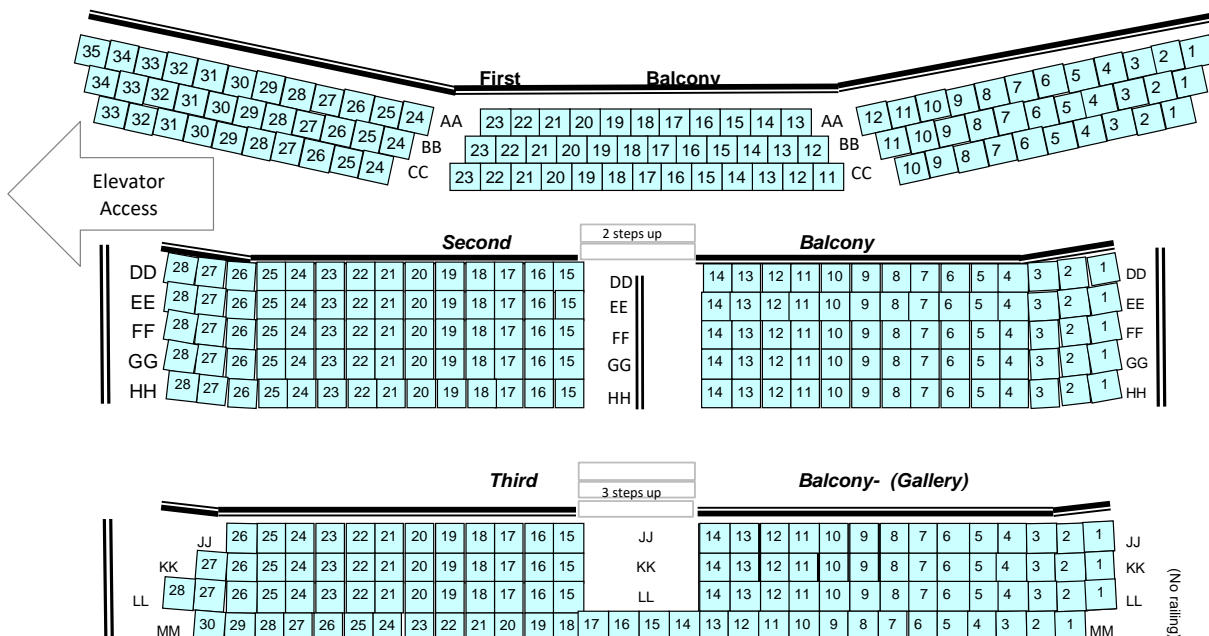

Group Discount Available!
(10+ tkts/1 transaction)

All Seats Reserved:
$62.00

BE THERE WITH BELLS ON!