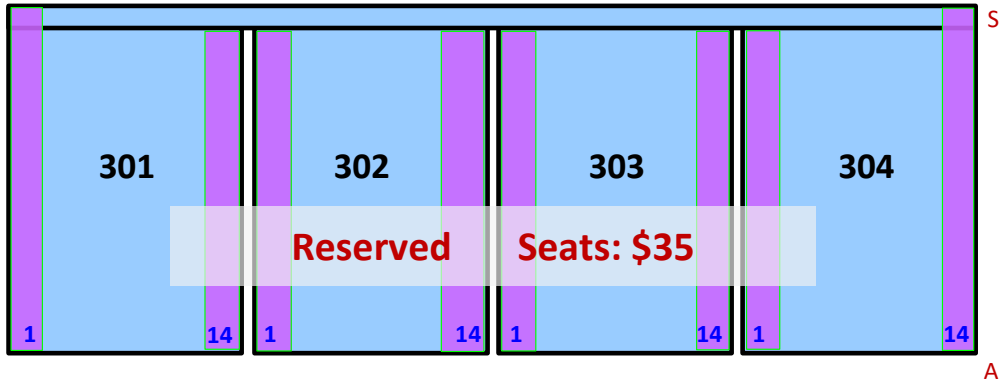

Aisle Seat Premium is in effect.

All aisle seats AND the seat next to it are \$20 additional.

Doors open: 8 PM

Camera Policy TBA.

Reserved: \$35
GA Pit 2: \$45
GA Pit 1: \$55

Pepper Presents

Lee Brice

Special Guest: TBA

Bismarck Event Center

EXHIBIT HALL

All patrons will enter thru Door E42.

Saturday, June 19, 2021 9:00 PM

Tickets onsale: Fri., Apr. 23, 2021 11AM

Please note: This map shows the anticipated setup for this show and is for informational purposes only and may vary at time of setup due to artist management request.