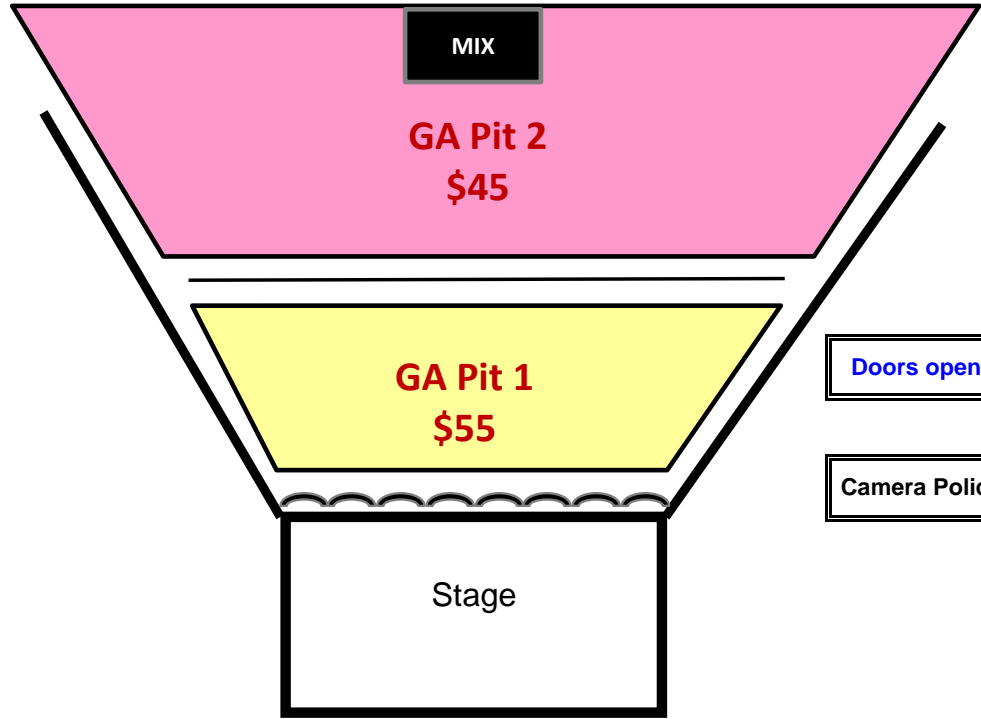

Aisle Seat Premium is in effect.

All aisle seats AND the seat next to it are \$20 additional.

Doors open: 8 PM

Camera Policy TBA.

Reserved: \$35
GA Pit 2: \$45
GA Pit 1: \$55

Pepper Presents

Lee Brice

Special Guest: TBA

Bismarck Event Center

EXHIBIT HALL

All patrons will enter thru Door E42.

Saturday, June 19, 2021 9:00 PM

Tickets onsale: Fri., Apr. 23, 2021 11AM

Please note: This map shows the anticipated setup for this show and is for informational purposes only and may vary at time of setup due to artist management request.