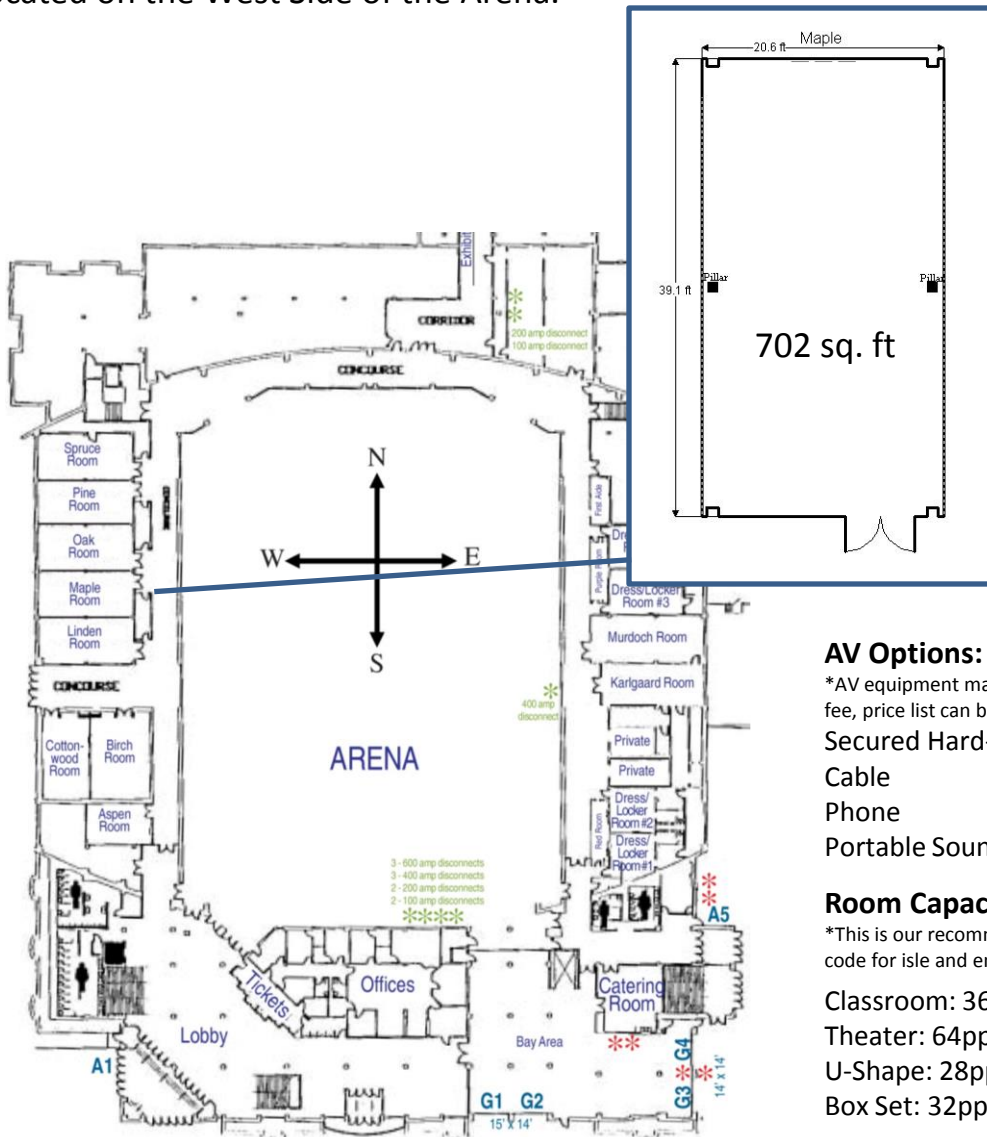

# Maple Room

Located on the West Side of the Arena.

### Room Capacities

\*This is our recommended capacities to maintain fire code for isle and entries

- Classroom: 36 ppl
- Theater: 64 ppl
- U-Shape: 28 ppl
- Box Set: 32 ppl