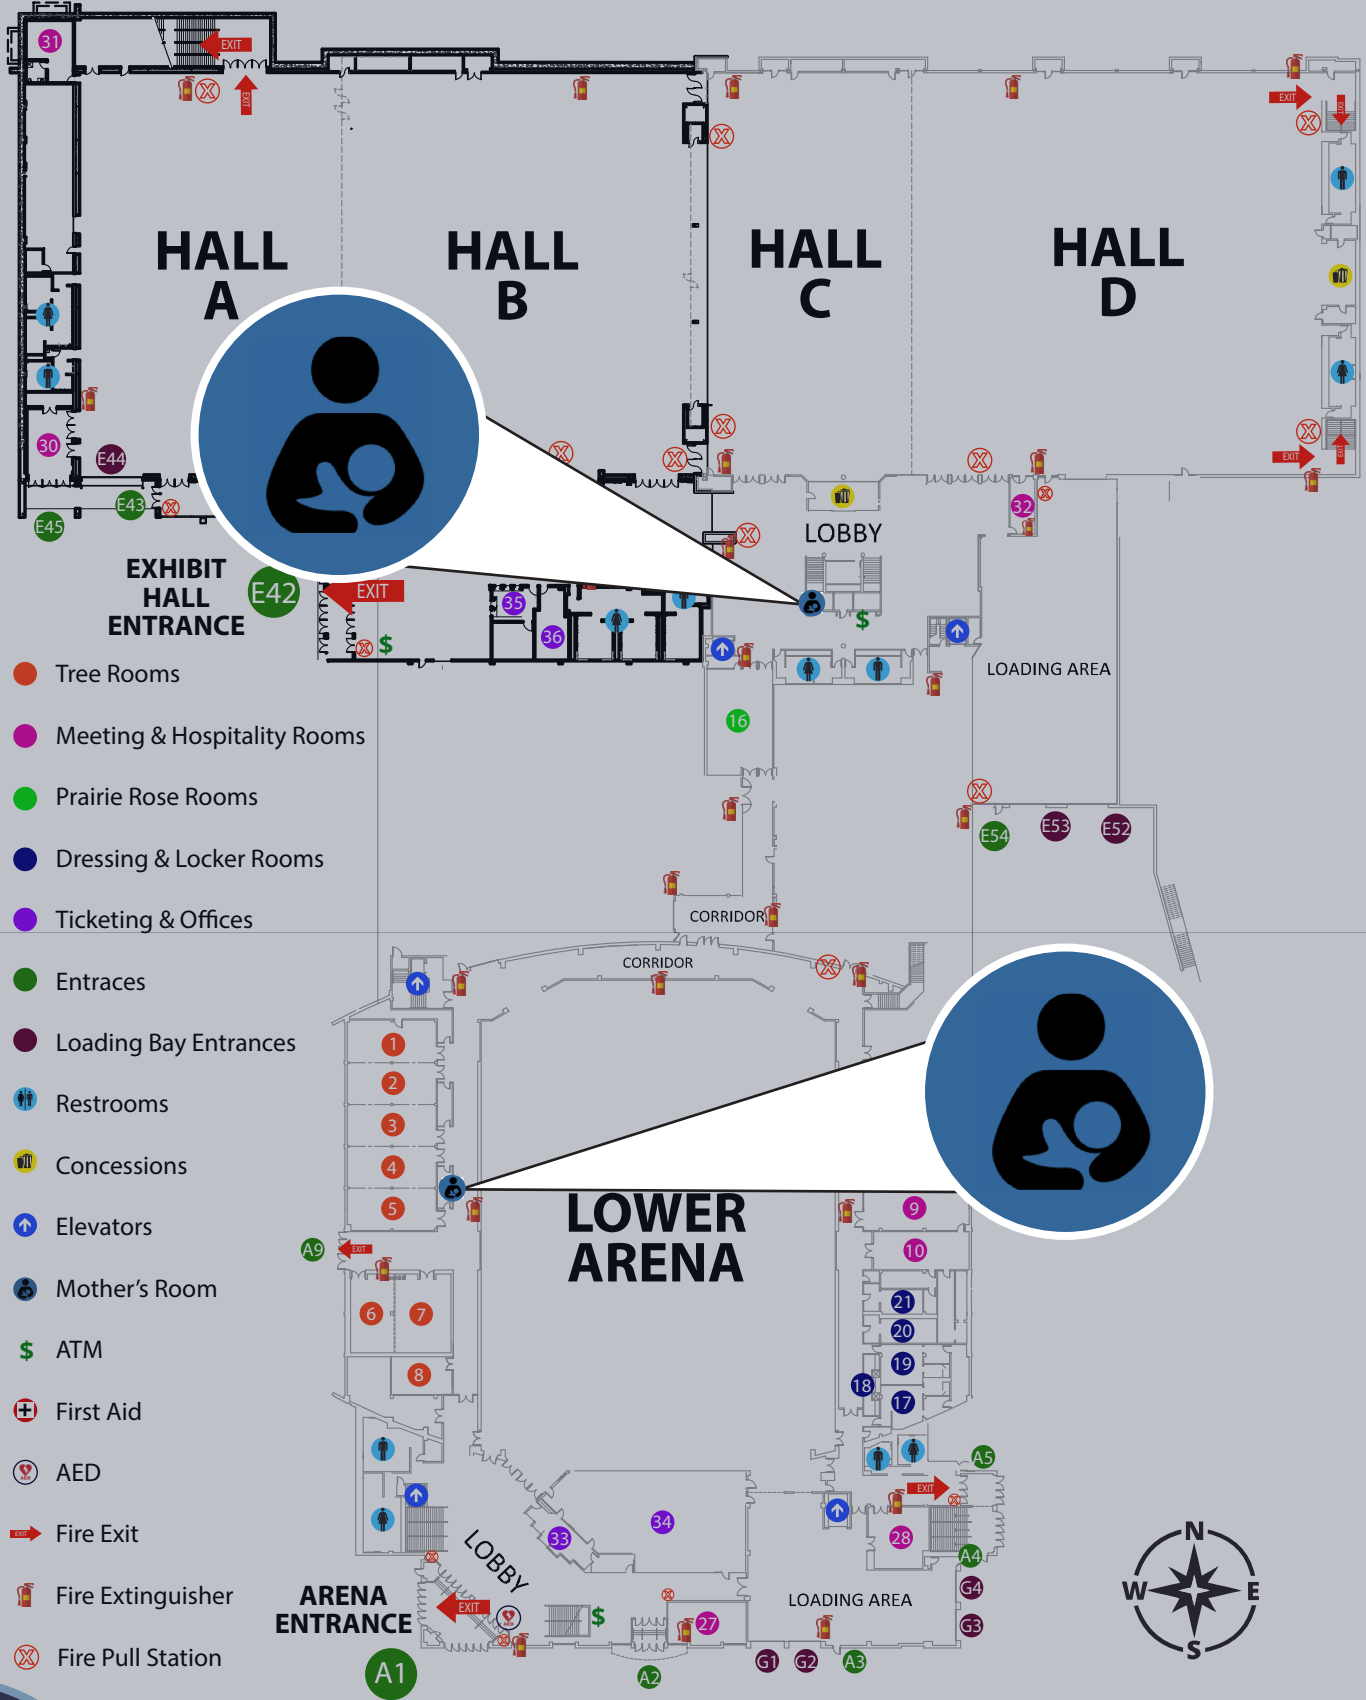

LOWER LEVEL MAP

- | | | |
|--------------------|--------------------|-----------------------------------|
| 1. Spruce Room | 10. Karlgaard Room | 27. Mayor's Conference Room |
| 2. Pine Room | 17. Locker Room #1 | 28. Arena Hospitality Room |
| 3. Oak Room | 18. Red Room | 30. Exhibit Hall Hospitality Room |
| 4. Maple Room | 19. Locker Room #2 | 31. Exhibit Hall VIP Room |
| 5. Linden Room | 20. Dressing Room | 32. Show Manager Office |
| 6. Cottonwood Room | 21. Dressing Room | 33. Main Ticket Office |
| 7. Birch Room | 22. Locker Room #3 | 34. Administrative Offices |
| 8. Aspen Room | 23. Purple Room | 35. Exhibit Hall Ticket Office |
| 9. Murdoch Room | 24. Locker Room #4 | 36. Coat Check |

UPPER LEVEL MAP

WALKWAY ENTRANCE

- Tree Rooms
- Meeting & Hospitality Rooms
- Prairie Rose Rooms
- Dressing & Locker Rooms
- Ticketing & Offices
- Entrances
- Loading Bay Entrances
- ♿ Restrooms
- 🍷 Concessions
- ↑ Elevators
- ♂ Mother's Room
- \$ ATM
- + First Aid
- ⊕ AED
- ➔ Fire Exit
- 🧯 Fire Extinguisher
- ⊗ Fire Pull Station

- 11. Prairie Rose 101
- 12. Prairie Rose 102
- 13. Prairie Rose 103
- 14. Prairie Rose 104
- 15. Prairie Rose 105
- 16. Prairie Rose 106
- 25. Dressing Room
- 26. Dressing Room
- 29. Missouri Room
- 37. Administrative Offices