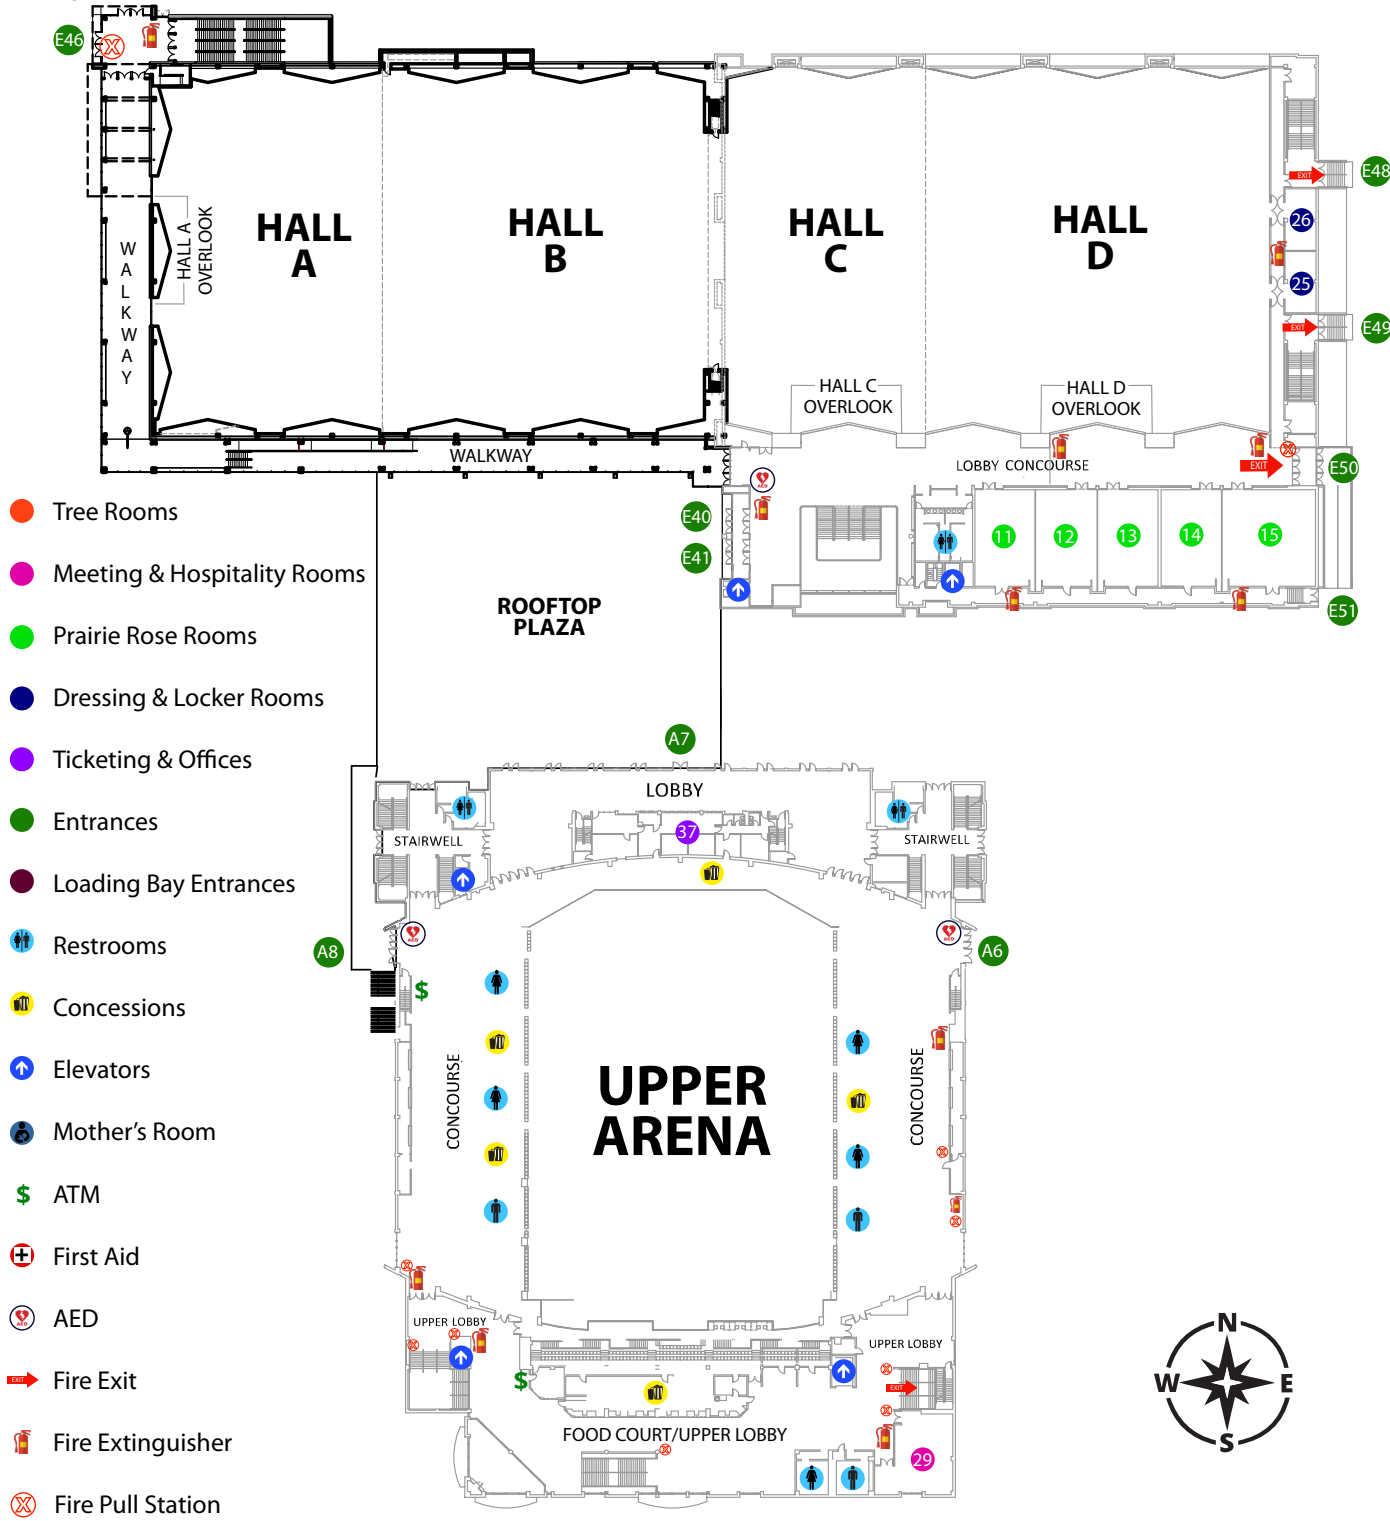

LOWER LEVEL MAP

- | | | |
|--------------------|--------------------|-----------------------------------|
| 1. Spruce Room | 10. Karlgaard Room | 27. Mayor's Conference Room |
| 2. Pine Room | 17. Locker Room #1 | 28. Arena Hospitality Room |
| 3. Oak Room | 18. Red Room | 30. Exhibit Hall Hospitality Room |
| 4. Maple Room | 19. Locker Room #2 | 31. Exhibit Hall VIP Room |
| 5. Linden Room | 20. Dressing Room | 32. Show Manager Office |
| 6. Cottonwood Room | 21. Dressing Room | 33. Main Ticket Office |
| 7. Birch Room | 22. Locker Room #3 | 34. Administrative Offices |
| 8. Aspen Room | 23. Purple Room | 35. Exhibit Hall Ticket Office |
| 9. Murdoch Room | 24. Locker Room #4 | 36. Coat Check |

UPPER LEVEL MAP

WALKWAY ENTRANCE

- Tree Rooms
- Meeting & Hospitality Rooms
- Prairie Rose Rooms
- Dressing & Locker Rooms
- Ticketing & Offices
- Entrances
- Loading Bay Entrances
- ♿ Restrooms
- 🍷 Concessions
- ↑ Elevators
- ♂ Mother's Room
- \$ ATM
- + First Aid
- ⊕ AED
- ➔ Fire Exit
- 🧯 Fire Extinguisher
- ⊗ Fire Pull Station

- 11. Prairie Rose 101
- 12. Prairie Rose 102
- 13. Prairie Rose 103
- 14. Prairie Rose 104
- 15. Prairie Rose 105
- 16. Prairie Rose 106
- 25. Dressing Room
- 26. Dressing Room
- 29. Missouri Room
- 37. Administrative Offices