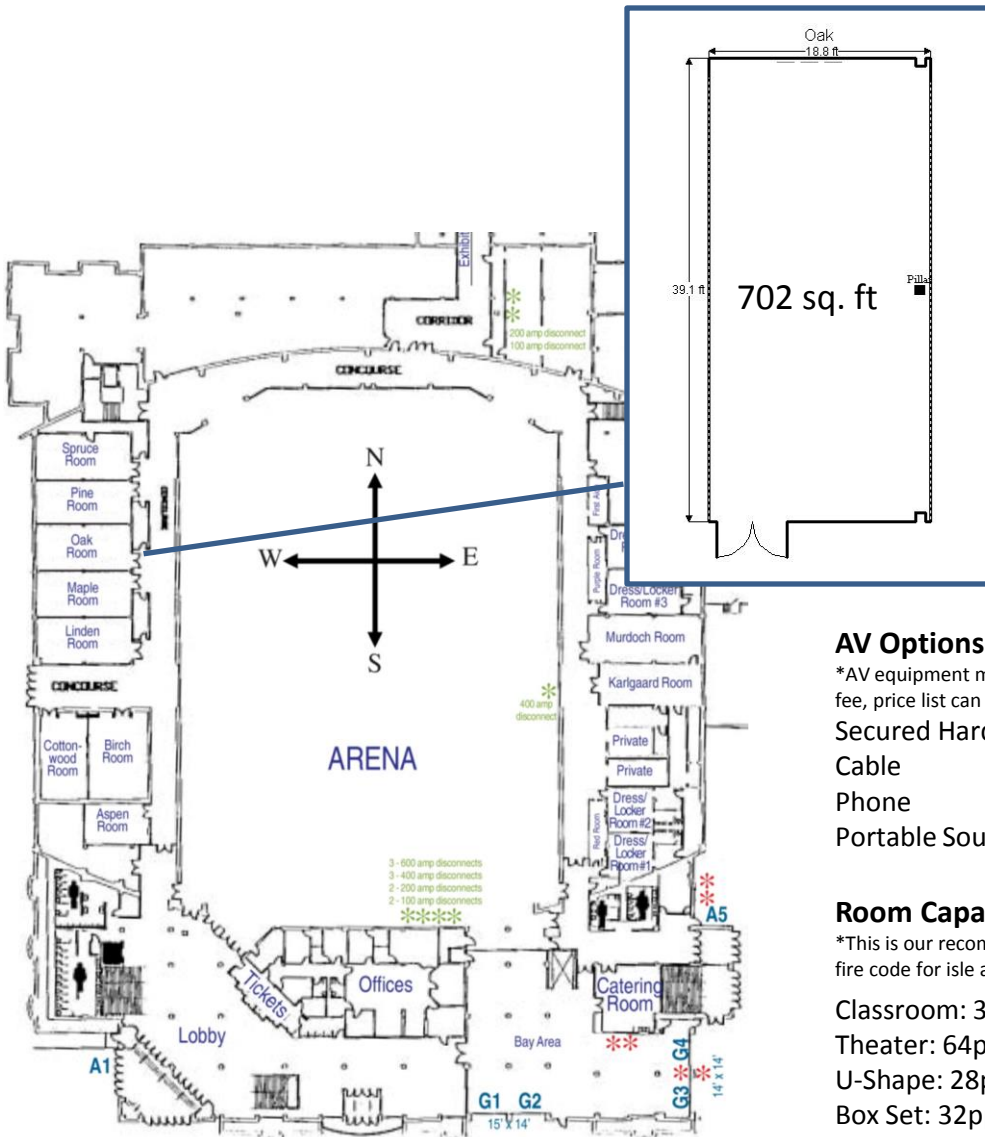

Oak Room

Located on the West Side of the Arena.

AV Options:

*AV equipment may be provided at an additional fee, price list can be provided by request

- Secured Hard-line Internet
- Cable
- Phone
- Portable Sound

Room Capacities

*This is our recommended capacities to maintain fire code for isle and entries

- Classroom: 36 ppl
- Theater: 64 ppl
- U-Shape: 28 ppl
- Box Set: 32 ppl