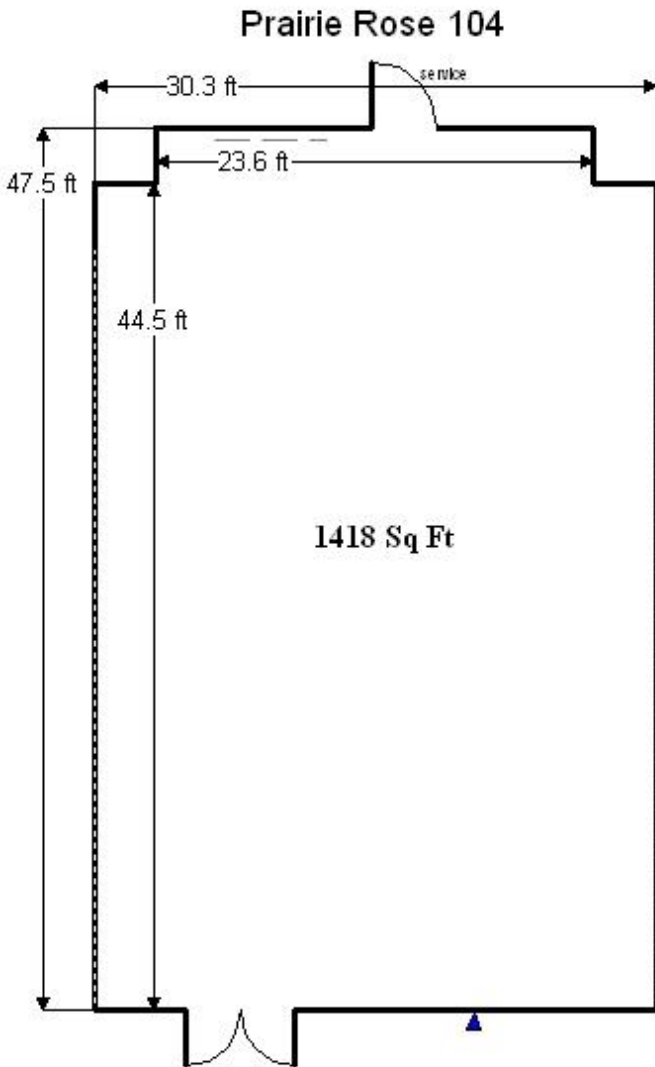

PR 104 Room

Located upper level of Exhibit Hall.

AV Options:

*AV equipment may be provided at an additional fee, price list can be provided by request

In House Sound

Screen

Projector

Unsecured WiFi

U-Shape: 32 ppl

Box Set: 40 ppl