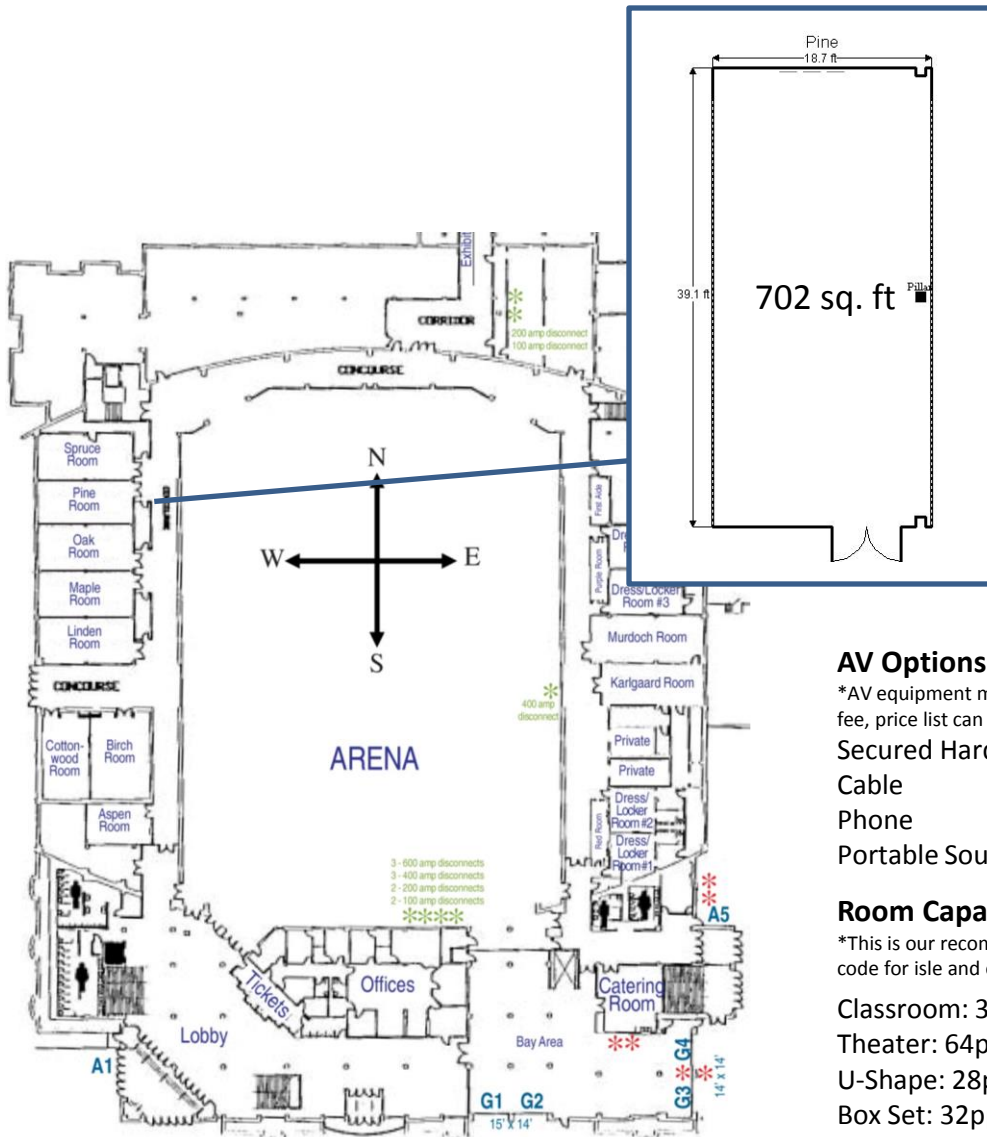

Pine Room

Located on the West Side of the Arena.

AV Options:

*AV equipment may be provided at an additional fee, price list can be provided by request

- Secured Hard-line Internet
- Cable
- Phone
- Portable Sound

Room Capacities

*This is our recommended capacities to maintain fire code for isle and entries

- Classroom: 36 ppl
- Theater: 64 ppl
- U-Shape: 28 ppl
- Box Set: 32 ppl