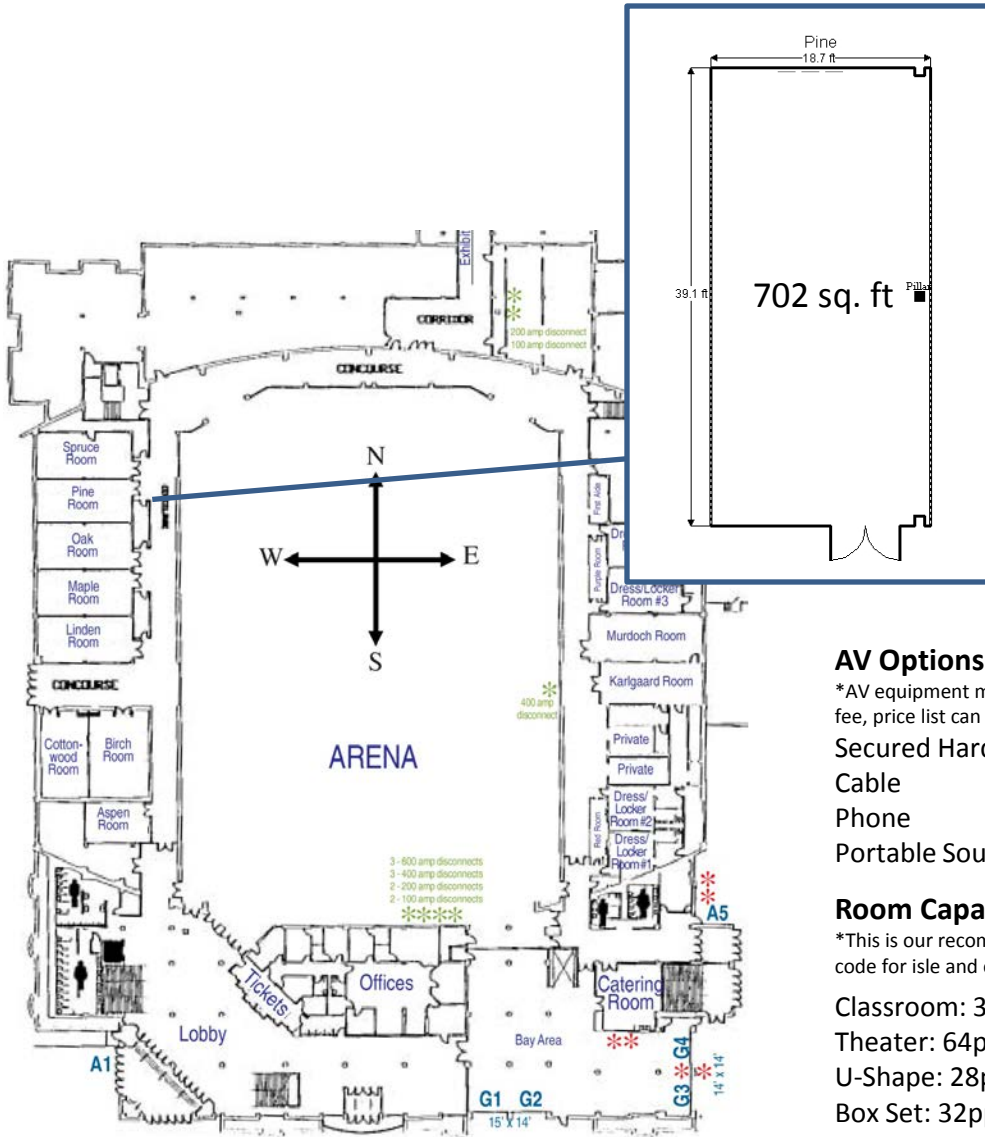

Spruce Room

Located on the West Side of the Arena.

AV Options:

*AV equipment may be provided at an additional fee, price list can be provided by request

- Secured Hard-line Internet
- Cable
- Phone
- Portable Sound

Room Capacities

*This is our recommended capacities to maintain fire code for isle and entries

- Classroom: 36 ppl
- Theater: 64 ppl
- U-Shape: 28 ppl
- Box Set: 32 ppl