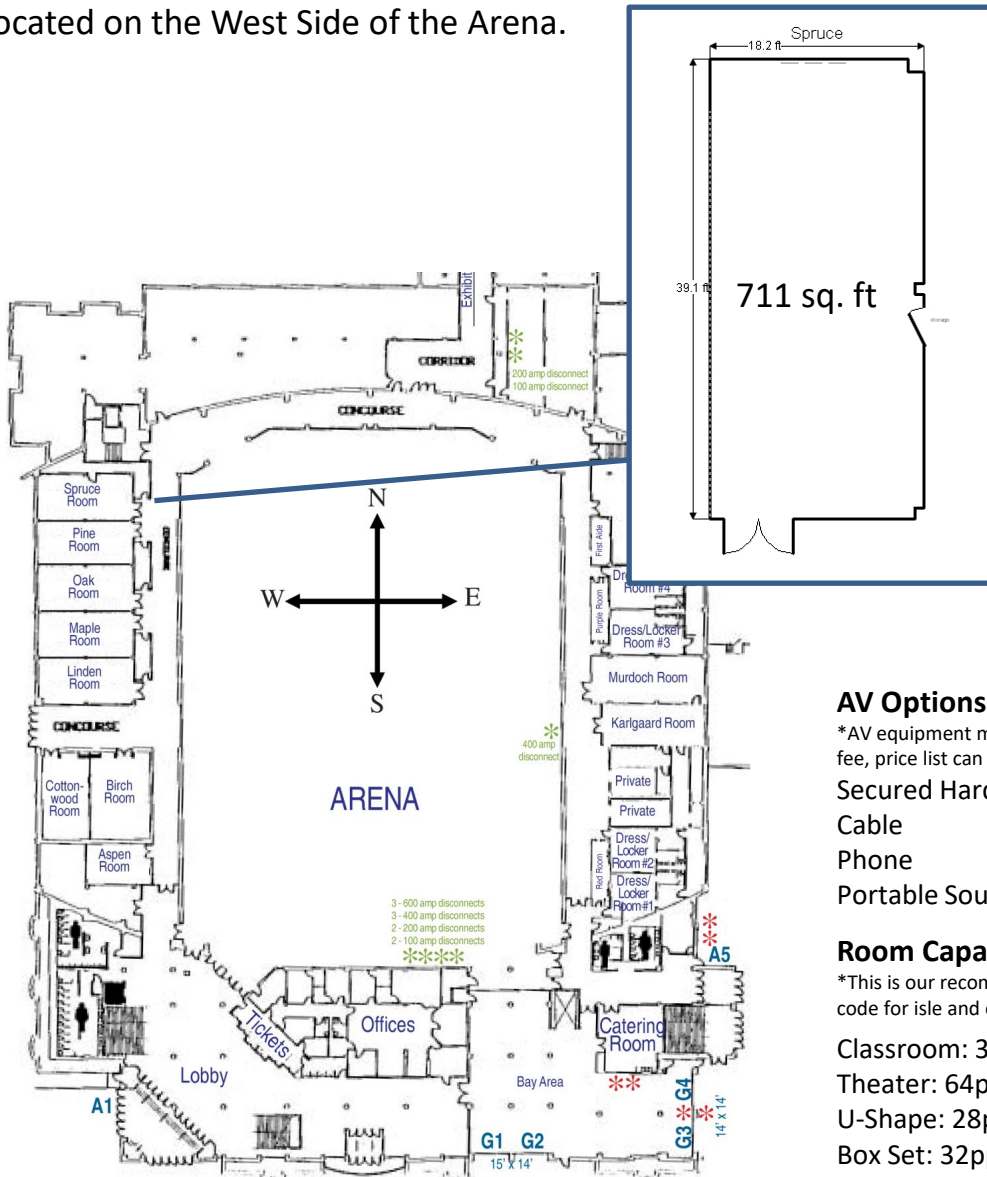

Spruce Room

Located on the West Side of the Arena.

AV Options:

*AV equipment may be provided at an additional fee, price list can be provided by request

- Secured Hard-line Internet
- Cable
- Phone
- Portable Sound

Room Capacities

*This is our recommended capacities to maintain fire code for isle and entries

- Classroom: 36 ppl
- Theater: 64 ppl
- U-Shape: 28 ppl
- Box Set: 32 ppl