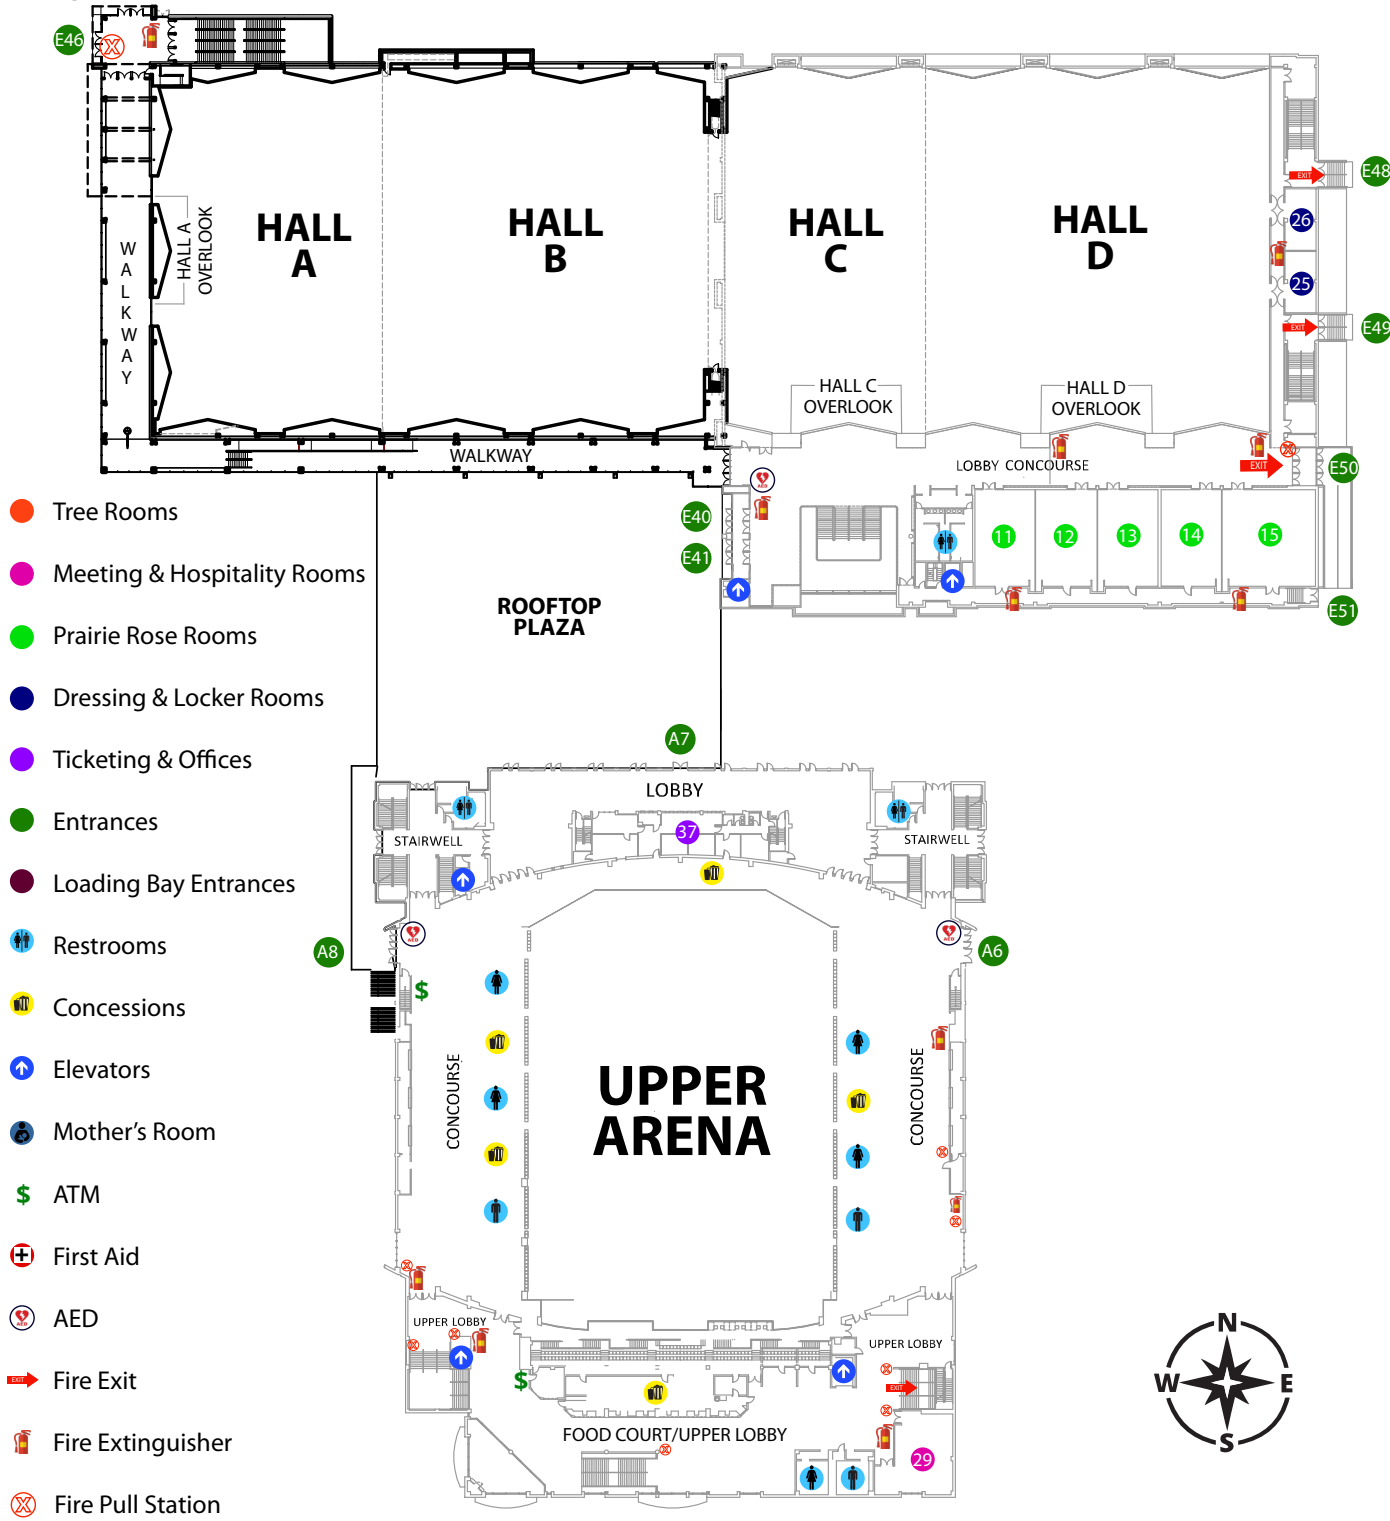

# UPPER LEVEL MAP

WALKWAY ENTRANCE

- Tree Rooms
- Meeting & Hospitality Rooms
- Prairie Rose Rooms
- Dressing & Locker Rooms
- Ticketing & Offices
- Entrances
- Loading Bay Entrances
- ♿ Restrooms
- 🍷 Concessions
- ↑ Elevators
- ♂️ Mother's Room
- \$ ATM
- ⊕ First Aid
- Ⓜ️ AED
- ➡️ Fire Exit
- 🧯 Fire Extinguisher
- ⊗ Fire Pull Station

- 11. Prairie Rose 101
- 12. Prairie Rose 102
- 13. Prairie Rose 103
- 14. Prairie Rose 104
- 15. Prairie Rose 105
- 16. Prairie Rose 106

- 25. Dressing Room
- 26. Dressing Room
- 29. Missouri Room
- 37. Administrative Offices